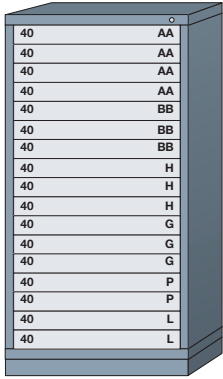

Modular Drawer Cabinets

Drawer Number	40	50	60	70	80	90	100	110	120	130	140	150	160	170	180
Usable Height	2-1/4"	3"	3-7/8"	4-5/8"	5-3/8"	6-1/4"	7"	7-3/4"	8-1/2"	9-3/8"	10-1/8"	10-7/8"	11-3/4"	12-1/2"	13-1/4"
Drawer Size	SMALL		MEDIUM		LARGE			EXTRA LARGE							

Pre-Engineered Modular Drawer Cabinets — Standard 30" Wide

Eye-Level (59-1/4" High)

17 drawers with
591 compartments

680A

15 drawers with
336 compartments

6801001

14 drawers with
300 compartments

6801002