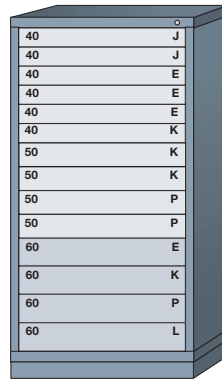

Modular Drawer Cabinets

Drawer Number	40	50	60	70	80	90	100	110	120	130	140	150	160	170	180
Usable Height	2-1/4"	3"	3-7/8"	4-5/8"	5-3/8"	6-1/4"	7"	7-3/4"	8-1/2"	9-3/8"	10-1/8"	10-7/8"	11-3/4"	12-1/2"	13-1/4"
Drawer Size	SMALL		MEDIUM		LARGE			EXTRA LARGE							

Pre-Engineered Modular Drawer Cabinets — Standard 30" Wide

Eye-Level (59-1/4" High)

17 drawers with
591 compartments

680A

15 drawers with
336 compartments

6801001

14 drawers with
300 compartments

6801002

13 drawers with
256 compartments

6801003

12 drawers with
240 compartments

6801005

12 drawers with
224 compartments

6801004

11 drawers with
269 compartments

680F