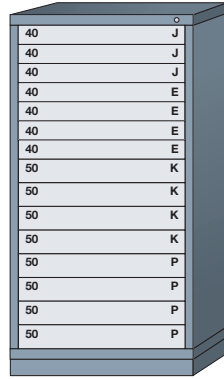

Modular Drawer Cabinets

Drawer Number	40	50	60	70	80	90	100	110	120	130	140	150	160	170	180
Usable Height	2-1/4"	3"	3-7/8"	4-5/8"	5-3/8"	6-1/4"	7"	7-3/4"	8-1/2"	9-3/8"	10-1/8"	10-7/8"	11-3/4"	12-1/2"	13-1/4"
Drawer Size	SMALL		MEDIUM		LARGE			EXTRA LARGE							

Pre-Engineered Modular Drawer Cabinets — Standard 30" Wide

Eye-Level (59-1/4" High)

17 drawers with
591 compartments

680A

15 drawers with
336 compartments

6801001

14 drawers with
300 compartments

6801002