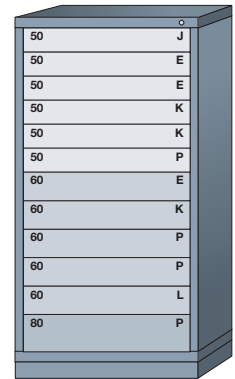

Modular Drawer Cabinets

Drawer Number	40	50	60	70	80	90	100	110	120	130	140	150	160	170	180
Usable Height	2-1/4"	3"	3-7/8"	4-5/8"	5-3/8"	6-1/4"	7"	7-3/4"	8-1/2"	9-3/8"	10-1/8"	10-7/8"	11-3/4"	12-1/2"	13-1/4"
Drawer Size	SMALL		MEDIUM		LARGE			EXTRA LARGE							

Pre-Engineered Modular Drawer Cabinets — Standard 30" Wide

Eye-Level (59-1/4" High)

17 drawers with
591 compartments

680A

15 drawers with
336 compartments

6801001

14 drawers with
300 compartments

6801002

13 drawers with
256 compartments

6801003

12 drawers with
240 compartments

6801005

12 drawers with
224 compartments

6801004

11 drawers with
269 compartments

680F

11 drawers with
222 compartments

680B

11 drawers with
204 compartments

6801008

11 drawers with
200 compartments

6801007

11 drawers with
192 compartments

6801006