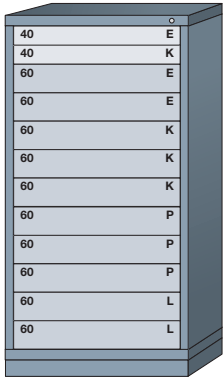

Modular Drawer Cabinets

Drawer Number	40	50	60	70	80	90	100	110	120	130	140	150	160	170	180
Usable Height	2-1/4"	3"	3-7/8"	4-5/8"	5-3/8"	6-1/4"	7"	7-3/4"	8-1/2"	9-3/8"	10-1/8"	10-7/8"	11-3/4"	12-1/2"	13-1/4"
Drawer Size	SMALL		MEDIUM		LARGE			EXTRA LARGE							

Pre-Engineered Modular Drawer Cabinets — Standard 30" Wide

Eye-Level (59-1/4" High)

17 drawers with
591 compartments

680A

15 drawers with
336 compartments

6801001

14 drawers with
300 compartments

6801002

13 drawers with
256 compartments

6801003

12 drawers with
240 compartments

6801005

12 drawers with
224 compartments

6801004

11 drawers with
269 compartments

680F

11 drawers with
222 compartments

680B

11 drawers with
204 compartments

6801008

11 drawers with
200 compartments

6801007

11 drawers with
192 compartments

6801006