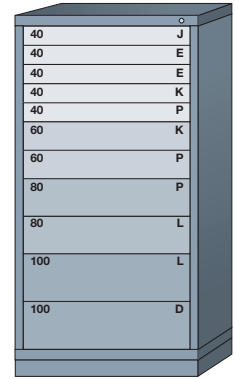

Pre-Engineered Modular Drawer Cabinets — Standard 30" Wide

Eye-Level (59-1/4" High)

17 drawers with
591 compartments

680A

15 drawers with
336 compartments

6801001

14 drawers with
300 compartments

6801002

13 drawers with
256 compartments

6801003

12 drawers with
240 compartments

6801005

12 drawers with
224 compartments

6801004

11 drawers with
269 compartments

680F

11 drawers with
222 compartments

680B

11 drawers with
204 compartments

6801008

11 drawers with
200 compartments

6801007

11 drawers with
192 compartments

6801006