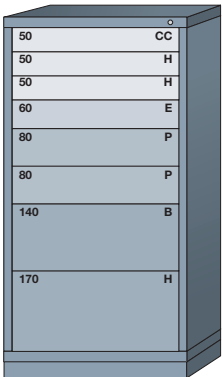

Modular Drawer Cabinets

Drawer Number	40	50	60	70	80	90	100	110	120	130	140	150	160	170	180
Usable Height	2-1/4"	3"	3-7/8"	4-5/8"	5-3/8"	6-1/4"	7"	7-3/4"	8-1/2"	9-3/8"	10-1/8"	10-7/8"	11-3/4"	12-1/2"	13-1/4"
Drawer Size	SMALL		MEDIUM		LARGE			EXTRA LARGE							

Pre-Engineered Modular Drawer Cabinets — Standard 30" Wide

Eye-Level (59-1/4" High)

10 drawers with
168 compartments

6801009

10 drawers with
164 compartments

6801010

9 drawers with
144 compartments

6801013

9 drawers with
144 compartments

6801011

9 drawers with
140 compartments

6801012

8 drawers with
184 compartments

680D

8 drawers with
181 compartments

680E