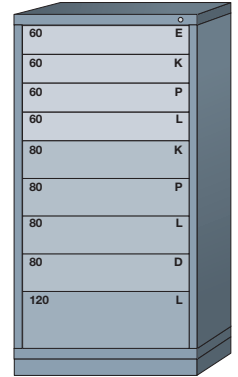

Modular Drawer Cabinets

Drawer Number	40	50	60	70	80	90	100	110	120	130	140	150	160	170	180
Usable Height	2-1/4"	3"	3-7/8"	4-5/8"	5-3/8"	6-1/4"	7"	7-3/4"	8-1/2"	9-3/8"	10-1/8"	10-7/8"	11-3/4"	12-1/2"	13-1/4"
Drawer Size	SMALL		MEDIUM		LARGE			EXTRA LARGE							

Pre-Engineered Modular Drawer Cabinets — Standard 30" Wide

Eye-Level (59-1/4" High)

10 drawers with
168 compartments

6801009

10 drawers with
164 compartments

6801010

9 drawers with
144 compartments

6801013

9 drawers with
144 compartments

6801011

9 drawers with
140 compartments

6801012

8 drawers with
184 compartments

680D

8 drawers with
181 compartments

680E