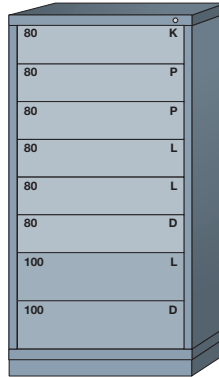

Pre-Engineered Modular Drawer Cabinets — Standard 30" Wide

Eye-Level (59-1/4" High)

10 drawers with
168 compartments

6801009

10 drawers with
164 compartments

6801010

9 drawers with
144 compartments

6801013

9 drawers with
144 compartments

6801011

9 drawers with
140 compartments

6801012

8 drawers with
184 compartments

680D

8 drawers with
181 compartments

680E

8 drawers with
104 compartments

6801014

7 drawers with
80 compartments

6801015

7 drawers with
77 compartments

680G

6 drawers with
64 compartments

6801016