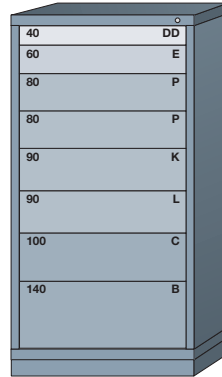

Pre-Engineered Modular Drawer Cabinets — Standard 30" Wide

Eye-Level (59-1/4" High)

10 drawers with
168 compartments

6801009

10 drawers with
164 compartments

6801010

9 drawers with
144 compartments

6801013

9 drawers with
144 compartments

6801011

9 drawers with
140 compartments

6801012

8 drawers with
184 compartments

680D

8 drawers with
181 compartments

680E

8 drawers with
104 compartments

6801014

7 drawers with
80 compartments

6801015

7 drawers with
77 compartments

680G

6 drawers with
64 compartments

6801016