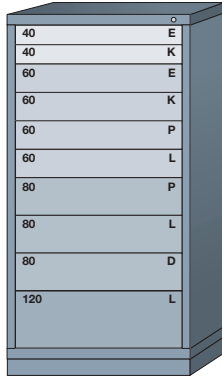

Modular Drawer Cabinets

Drawer Number	40	50	60	70	80	90	100	110	120	130	140	150	160	170	180
Usable Height	2-1/4"	3"	3-7/8"	4-5/8"	5-3/8"	6-1/4"	7"	7-3/4"	8-1/2"	9-3/8"	10-1/8"	10-7/8"	11-3/4"	12-1/2"	13-1/4"
Drawer Size	SMALL		MEDIUM		LARGE			EXTRA LARGE							

Pre-Engineered Modular Drawer Cabinets — Standard 30" Wide

Eye-Level (59-1/4" High)

10 drawers with
168 compartments

6801009

10 drawers with
164 compartments

6801010

9 drawers with
144 compartments

6801013