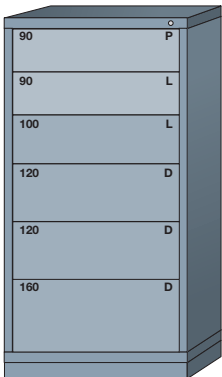

Pre-Engineered Modular Drawer Cabinets — Standard 30" Wide

Eye-Level (59-1/4" High)

10 drawers with
168 compartments

6801009

10 drawers with
164 compartments

6801010

9 drawers with
144 compartments

6801013

8 drawers with
104 compartments

6801014

7 drawers with
80 compartments

6801015

7 drawers with
77 compartments

680G

6 drawers with
64 compartments

6801016

5 drawers with
37 compartments

6801017

4 drawers with
29 compartments

6801018

Base shelf and two (2)
adjustable shelves behind
lockable swing door

2516801022

Base shelf and two
(2) adjustable shelves

2516801023