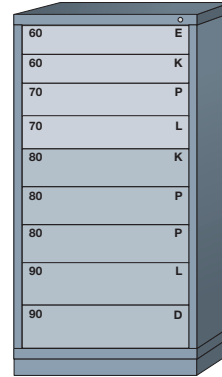

Modular Drawer Cabinets

Drawer Number	40	50	60	70	80	90	100	110	120	130	140	150	160	170	180
Usable Height	2-1/4"	3"	3-7/8"	4-5/8"	5-3/8"	6-1/4"	7"	7-3/4"	8-1/2"	9-3/8"	10-1/8"	10-7/8"	11-3/4"	12-1/2"	13-1/4"
Drawer Size	SMALL		MEDIUM		LARGE			EXTRA LARGE							

Pre-Engineered Modular Drawer Cabinets — Standard 30" Wide

Eye-Level (59-1/4" High)

10 drawers with
168 compartments

6801009

10 drawers with
164 compartments

6801010

9 drawers with
144 compartments

6801013

9 drawers with
144 compartments

6801011

9 drawers with
140 compartments

6801012

8 drawers with
184 compartments

680D

8 drawers with
181 compartments

680E