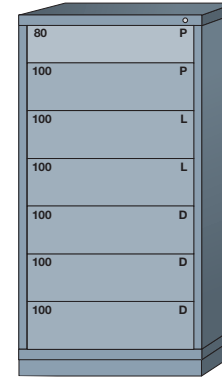

Modular Drawer Cabinets

Drawer Number	40	50	60	70	80	90	100	110	120	130	140	150	160	170	180
Usable Height	2-1/4"	3"	3-7/8"	4-5/8"	5-3/8"	6-1/4"	7"	7-3/4"	8-1/2"	9-3/8"	10-1/8"	10-7/8"	11-3/4"	12-1/2"	13-1/4"
Drawer Size	SMALL		MEDIUM		LARGE			EXTRA LARGE							

Pre-Engineered Modular Drawer Cabinets — Standard 30" Wide

Eye-Level (59-1/4" High)

10 drawers with
168 compartments

6801009

10 drawers with
164 compartments

6801010

9 drawers with
144 compartments

6801013

9 drawers with
144 compartments

6801011

9 drawers with
140 compartments

6801012

8 drawers with
184 compartments

680D

8 drawers with
181 compartments

680E

8 drawers with
104 compartments

6801014

7 drawers with
80 compartments

6801015

7 drawers with
77 compartments

680G

6 drawers with
64 compartments

6801016