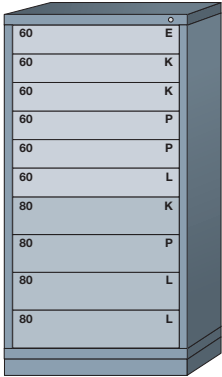

Modular Drawer Cabinets

Drawer Number	40	50	60	70	80	90	100	110	120	130	140	150	160	170	180
Usable Height	2-1/4"	3"	3-7/8"	4-5/8"	5-3/8"	6-1/4"	7"	7-3/4"	8-1/2"	9-3/8"	10-1/8"	10-7/8"	11-3/4"	12-1/2"	13-1/4"
Drawer Size	SMALL		MEDIUM		LARGE			EXTRA LARGE							

Pre-Engineered Modular Drawer Cabinets — Standard 30" Wide

Eye-Level (59-1/4" High)

10 drawers with
168 compartments

6801009

10 drawers with
164 compartments

6801010

9 drawers with
144 compartments

6801013

9 drawers with
144 compartments

6801011

9 drawers with
140 compartments

6801012

8 drawers with
184 compartments

680D

8 drawers with
181 compartments

680E