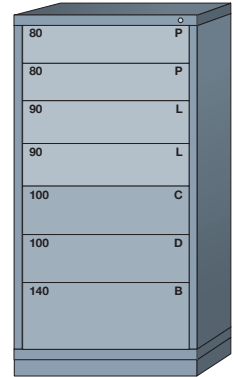

Pre-Engineered Modular Drawer Cabinets — Standard 30" Wide

Eye-Level (59-1/4" High)

10 drawers with
168 compartments

6801009

10 drawers with
164 compartments

6801010

9 drawers with
144 compartments

6801013

9 drawers with
144 compartments

6801011

9 drawers with
140 compartments

6801012

8 drawers with
184 compartments

680D

8 drawers with
181 compartments

680E

8 drawers with
104 compartments

6801014

7 drawers with
80 compartments

6801015

7 drawers with
77 compartments

680G

6 drawers with
64 compartments

6801016

5 drawers with
37 compartments

6801017

4 drawers with
29 compartments

6801018

Base shelf and two (2)
adjustable shelves behind
lockable swing door

2516801022

Base shelf and two
(2) adjustable shelves

2516801023