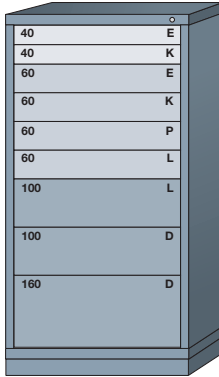

Modular Drawer Cabinets

Drawer Number	40	50	60	70	80	90	100	110	120	130	140	150	160	170	180
Usable Height	2-1/4"	3"	3-7/8"	4-5/8"	5-3/8"	6-1/4"	7"	7-3/4"	8-1/2"	9-3/8"	10-1/8"	10-7/8"	11-3/4"	12-1/2"	13-1/4"
Drawer Size	SMALL		MEDIUM		LARGE			EXTRA LARGE							

Pre-Engineered Modular Drawer Cabinets — Standard 30" Wide

Eye-Level (59-1/4" High)

10 drawers with
168 compartments

6801009

10 drawers with
164 compartments

6801010

9 drawers with
144 compartments

6801013

9 drawers with
144 compartments

6801011

9 drawers with
140 compartments

6801012

8 drawers with
184 compartments

680D

8 drawers with
181 compartments

680E