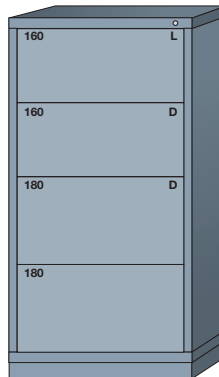

Pre-Engineered Modular Drawer Cabinets — Standard 30" Wide

Eye-Level (59-1/4" High)

10 drawers with
168 compartments

6801009

10 drawers with
164 compartments

6801010

9 drawers with
144 compartments

6801013

9 drawers with
144 compartments

6801011

9 drawers with
140 compartments

6801012

8 drawers with
184 compartments

680D

8 drawers with
181 compartments

680E

8 drawers with
104 compartments

6801014

7 drawers with
80 compartments

6801015

7 drawers with
77 compartments

680G

6 drawers with
64 compartments

6801016

5 drawers with
37 compartments

6801017

4 drawers with
29 compartments

6801018

Base shelf and two (2)
adjustable shelves behind
lockable swing door

2516801022

Base shelf and two
(2) adjustable shelves

2516801023