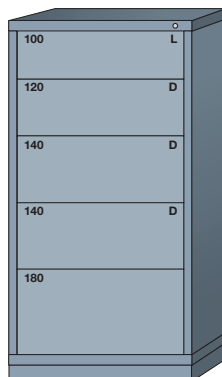

Pre-Engineered Modular Drawer Cabinets — Standard 30" Wide

Eye-Level (59-1/4" High)

10 drawers with
168 compartments

6801009

10 drawers with
164 compartments

6801010

9 drawers with
144 compartments

6801013

9 drawers with
144 compartments

6801011

9 drawers with
140 compartments

6801012

8 drawers with
184 compartments

680D

8 drawers with
181 compartments

680E

8 drawers with
104 compartments

6801014

7 drawers with
80 compartments

6801015

7 drawers with
77 compartments

680G

6 drawers with
64 compartments

6801016

5 drawers with
37 compartments

6801017

4 drawers with
29 compartments

6801018

Base shelf and two (2)
adjustable shelves behind
lockable swing door

2516801022

Base shelf and two
(2) adjustable shelves

2516801023