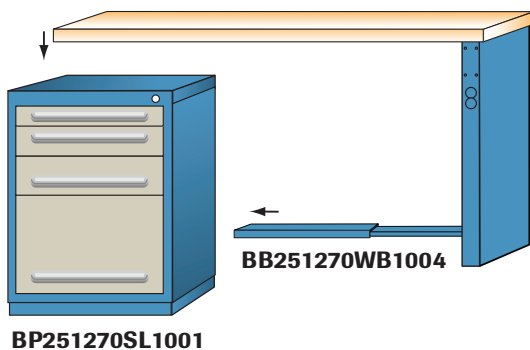

Step 2 - Workbench Kit

Match the cabinet to the cabinet height of the kits in the table to the right. Choose the work surface for your workbench. Use the chosen catalog number along with the catalog number from pages 8-9. Component details are available on pages 20-21.

Color Selection

Determine which color combination you desire and add the two (2) letter digits as a prefix to all catalog numbers.

Example

You can also custom design your workbenches! See pages 20-21.

Work Surface Height	Cat. No.	Work Surface
<p>Desk (28-5/8" High)</p>	■ 251270WB1001	60"w Laminate
	■ 251270WB1002	60"w Shop Top
	■ 251270WB1003	60"w Steel
	■ 251270WB1004	60"w Hardwood
	■ 251270WB1005	60"w Stainless
	■ 251270WB1011	72"w Laminate
	■ 251270WB1012	72"w Shop Top
	■ 251270WB1013	72"w Steel
	■ 251270WB1014	72"w Hardwood
	■ 251270WB1015	72"w Stainless
<p>Table (31-7/8" High)</p>	■ 251310WB1001	60"w Laminate
	■ 251310WB1002	60"w Shop Top
	■ 251310WB1003	60"w Steel
	■ 251310WB1004	60"w Hardwood
	■ 251310WB1005	60"w Stainless
	■ 251310WB1011	72"w Laminate
	■ 251310WB1012	72"w Shop Top
	■ 251310WB1013	72"w Steel
	■ 251310WB1014	72"w Hardwood
	■ 251310WB1015	72"w Stainless
<p>Bench (35" High)</p>	■ 251350WB1001	60"w Laminate
	■ 251350WB1002	60"w Shop Top
	■ 251350WB1003	60"w Steel
	■ 251350WB1004	60"w Hardwood
	■ 251350WB1005	60"w Stainless
	■ 251350WB1011	72"w Laminate
	■ 251350WB1012	72"w Shop Top
	■ 251350WB1013	72"w Steel
	■ 251350WB1014	72"w Hardwood
	■ 251350WB1015	72"w Stainless
<p>Mid-Range (39" High)</p>	■ 251400WB1001	60"w Laminate
	■ 251400WB1002	60"w Shop Top
	■ 251400WB1003	60"w Steel
	■ 251400WB1004	60"w Hardwood
	■ 251400WB1005	60"w Stainless
	■ 251400WB1011	72"w Laminate
	■ 251400WB1012	72"w Shop Top
	■ 251400WB1013	72"w Steel
	■ 251400WB1014	72"w Hardwood
	■ 251400WB1015	72"w Stainless