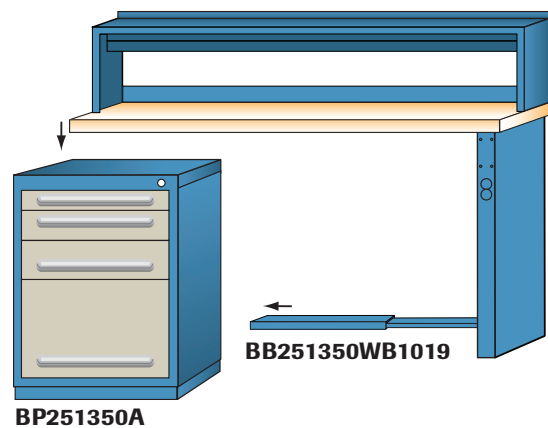

- Kit includes panel leg, adjustable footrest, steel shelf riser (12" h x 10-1/2" d), back stop, pick rack, and work surface
- Kit can be assembled to either side of cabinet
- Field installed only

Step 1 - Modular Drawer Cabinets

Step 2 - Workbench Kit

Match the cabinet to the cabinet height of the kits in the table to the right. Choose the work surface for your workbench. Use the chosen catalog number along with the catalog number from pages 8-9. Component details are available on pages 20-21.

Color Selection

Determine which color combination you desire and add the two (2) letter ■ digits as a prefix to all catalog numbers.

Example

Work Surface Height	Cat. No.	Work Surface
Desk (28-5/8" High)	■ 251270WB1006	60" w Laminate
	■ 251270WB1007	60" w Shop Top
	■ 251270WB1008	60" w Steel
	■ 251270WB1009	60" w Hardwood
	■ 251270WB1010	60" w Stainless
	■ 251270WB1016	72" w Laminate
	■ 251270WB1017	72" w Shop Top
	■ 251270WB1018	72" w Steel
	■ 251270WB1019	72" w Hardwood
	■ 251270WB1020	72" w Stainless
Table (31-7/8" High)	■ 251310WB1006	60" w Laminate
	■ 251310WB1007	60" w Shop Top
	■ 251310WB1008	60" w Steel
	■ 251310WB1009	60" w Hardwood
	■ 251310WB1010	60" w Stainless
	■ 251310WB1016	72" w Laminate
	■ 251310WB1017	72" w Shop Top
	■ 251310WB1018	72" w Steel
	■ 251310WB1019	72" w Hardwood
	■ 251310WB1020	72" w Stainless
Bench (35" High)	■ 251350WB1006	60" w Laminate
	■ 251350WB1007	60" w Shop Top
	■ 251350WB1008	60" w Steel
	■ 251350WB1009	60" w Hardwood
	■ 251350WB1010	60" w Stainless
	■ 251350WB1016	72" w Laminate
	■ 251350WB1017	72" w Shop Top
	■ 251350WB1018	72" w Steel
	■ 251350WB1019	72" w Hardwood
	■ 251350WB1020	72" w Stainless
Mid-Range (39" High)	■ 251400WB1006	60" w Laminate
	■ 251400WB1007	60" w Shop Top
	■ 251400WB1008	60" w Steel
	■ 251400WB1009	60" w Hardwood
	■ 251400WB1010	60" w Stainless
	■ 251400WB1016	72" w Laminate
	■ 251400WB1017	72" w Shop Top
	■ 251400WB1018	72" w Steel
	■ 251400WB1019	72" w Hardwood
	■ 251400WB1020	72" w Stainless