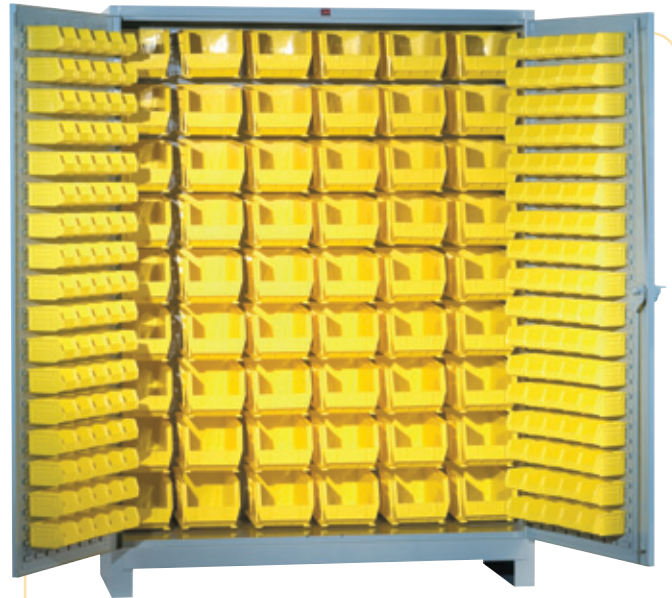

## All-Welded Storage Cabinets

### All-Welded Cabinet with Removable Bins

#### Bin Storage Cabinet

- Includes 136 small (4 $\frac{1}{8}$ "w x 5 $\frac{3}{8}$ "d x 3"h) plastic bins on doors
- 45 large (8 $\frac{1}{4}$ "w x 14 $\frac{3}{4}$ "d x 7"h) plastic bins inside cabinet
- Overall Size: 48"w x 21"d x 82"h

#### Bin Storage Cabinet

- Includes 170 small (4 $\frac{1}{8}$ "w x 5 $\frac{3}{8}$ "d x 3"h) plastic bins on doors
- 54 large (8 $\frac{1}{4}$ "w x 14 $\frac{3}{4}$ "d x 7"h) plastic bins inside cabinet
- Overall Size: 60"w x 21"d x 82"h