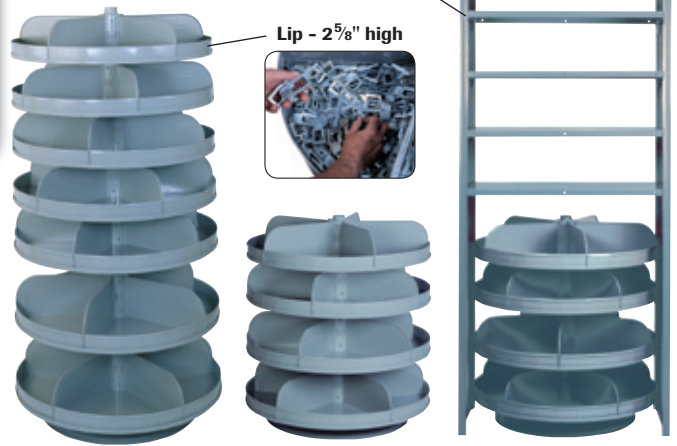

## Revolving Bins

- Each shelf has a 500 lb. capacity
- Freestanding designed shelves revolve in both directions easily on Nylatron® bearings
- Each shelf is stabilized to prevent sagging when unevenly loaded, and includes 5 permanent dividers
- Broad base resists tipping

### 7-Shelf Revolving Bin

Top six shelves can be lowered to add an additional shelf.  
Overall: 34"d x 65<sup>11</sup>/<sub>16</sub>"h  
**No. 3950**

### 4-Shelf Revolving Bin

Overall: 34"d x 37<sup>11</sup>/<sub>16</sub>"h  
**No. 3953**  
**Accessories**  
**No. 3965** - Extra Dividers  
**No. 3959** - Extra Shelf for 3950 only

#### Color Selection

- In Stock**
- DD** Dove Gray
  - PP** Putty
- Also Available**
- BB** Wedgewood Blue

Four Shelf Revolving Bin fits snugly within a standard 36"w Lyon shelving section (sold separately) to offer combined bulk and package storage