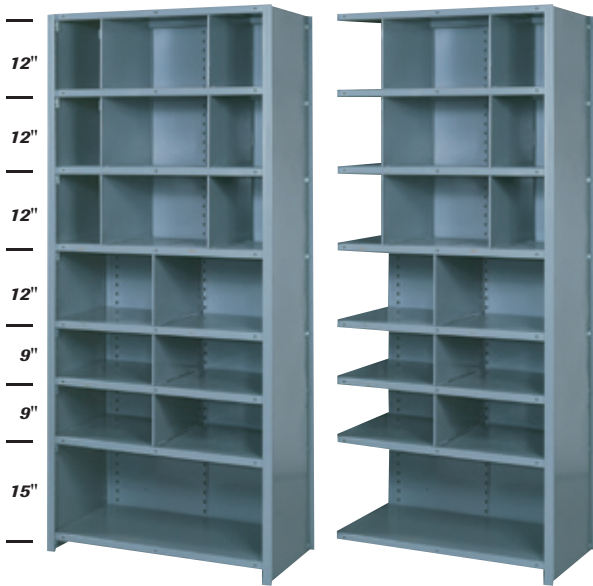

Pre-Engineered 36" Wide Bin Shelving

- Steel Bin Shelving is ideal where materials require assigned locations
- Shelf dividers are individually adjustable side-to-side on 3" centers
- Dividers can be removed or additional dividers added when your storage needs change
- To order extra dividers, see page 53 item (J)

Color Selection

In Stock

DD Dove Gray

Also Available

PP Putty

BB Wedgewood Blue

16-Compartment Bin Shelf Starter

16-Compartment Bin Shelf Add-On

Get as many as 38 compartments, and all dividers can be adjusted to further customize the bin sizes!

W x D x H	Traditional Shelves			Heavy-Duty Shelves		
	Starter	Add-On	Capacity	Starter	Add-On	Capacity
16-Compartment Bin Shelf Unit						
36" x 12" x 84"	8060S	8060	750 lbs.	8060SH	8060H	800 lbs.
36" x 18" x 84"	8061S	8061	650 lbs.	8061SH	8061H	900 lbs.
36" x 24" x 84"	8062S	8062	700 lbs.	8062SH	8062H	800 lbs.
36-Compartment Bin Shelf Unit						
36" x 12" x 84"	8100S	8100	550 lbs.	8100SH	8100H	800 lbs.
36" x 18" x 84"	8101S	8101	650 lbs.	8101SH	8101H	900 lbs.
36" x 24" x 84"	8102S	8102	700 lbs.	8102SH	8102H	800 lbs.
38-Compartment Bin Shelf Unit						
36" x 12" x 84"	8120S	8120	650 lbs.	8120SH	8120H	800 lbs.
36" x 18" x 84"	8121S	8121	650 lbs.	8121SH	8121H	900 lbs.
36" x 24" x 84"	8122S	8122	700 lbs.	8122SH	8122H	800 lbs.

36-Compartment Bin Shelf Starter

36-Compartment Bin Shelf Add-On

38-Compartment Bin Shelf Starter

38-Compartment Bin Shelf Add-On