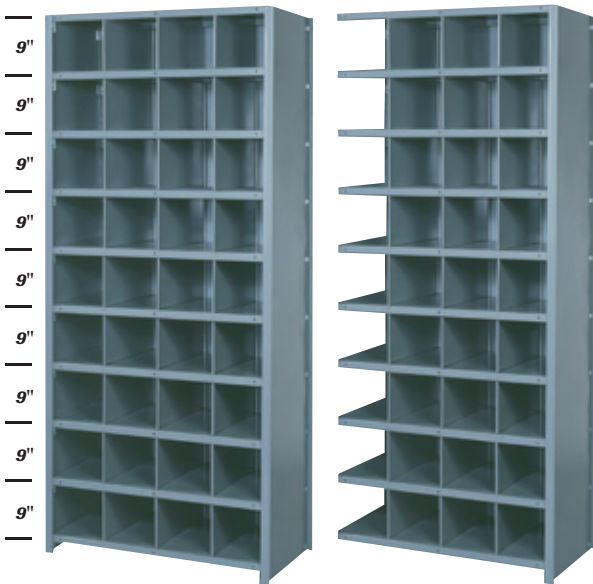

Pre-Engineered 36" Wide Bin Shelving

- Steel Bin Shelving is ideal where materials require assigned locations
- Shelf dividers are individually adjustable side-to-side on 3" centers
- Dividers can be removed or additional dividers added when your storage needs change
- To order extra dividers, see page 53 item (J)

Color Selection

In Stock

DD Dove Gray

Also Available

PP Putty

BB Wedgewood Blue

16-Compartment Bin Shelf Starter

16-Compartment Bin Shelf Add-On

Get as many as 38 compartments, and all dividers can be adjusted to further customize the bin sizes!

W x D x H	Traditional Shelves			Heavy-Duty Shelves		
	Starter	Add-On	Capacity	Starter	Add-On	Capacity
16-Compartment Bin Shelf Unit						
36" x 12" x 84"	8060S	8060	750 lbs.	8060SH	8060H	800 lbs.
36" x 18" x 84"	8061S	8061	650 lbs.	8061SH	8061H	900 lbs.
36" x 24" x 84"	8062S	8062	700 lbs.	8062SH	8062H	800 lbs.
36-Compartment Bin Shelf Unit						
36" x 12" x 84"	8100S	8100	550 lbs.	8100SH	8100H	800 lbs.
36" x 18" x 84"	8101S	8101	650 lbs.	8101SH	8101H	900 lbs.
36" x 24" x 84"	8102S	8102	700 lbs.	8102SH	8102H	800 lbs.
38-Compartment Bin Shelf Unit						
36" x 12" x 84"	8120S	8120	650 lbs.	8120SH	8120H	800 lbs.
36" x 18" x 84"	8121S	8121	650 lbs.	8121SH	8121H	900 lbs.
36" x 24" x 84"	8122S	8122	700 lbs.	8122SH	8122H	800 lbs.

36-Compartment Bin Shelf Starter

36-Compartment Bin Shelf Add-On

38-Compartment Bin Shelf Starter

38-Compartment Bin Shelf Add-On