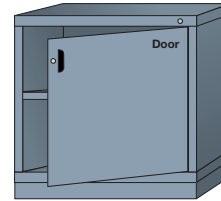

Pre-Engineered Modular Drawer Cabinets — Standard 30" Wide

Desk (26-7/8" High)

5 drawers with
144 compartments

■ ■ ■ 270B ■

4 drawers with
41 compartments

■ ■ ■ 2701001 ■

3 drawers with
50 compartments

■ ■ ■ 270A ■

Base shelf and
adjustable shelf behind
lockable swing door

■ ■ ■ 2512701002

Base shelf and
adjustable shelf

■ ■ ■ 2512701003

Table (30-1/8" High)

7 drawers with
160 compartments

■ ■ ■ 310A ■

5 drawers with
112 compartments

■ ■ ■ 310B ■

1 drawer with 16
compartments, base shelf
and adjustable shelf behind
lockable swing door

■ ■ ■ 2513101006

Base shelf and
adjustable shelf behind
lockable swing door

■ ■ ■ 2513101007

Base shelf and
adjustable shelf