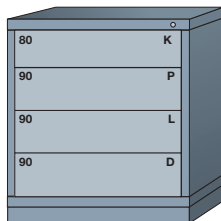

■ ■ ■ 310B ■

1 drawer with 16
compartments, base shelf
and adjustable shelf behind
lockable swing door

■ ■ ■ 2513101006

Base shelf and
adjustable shelf behind
lockable swing door

■ ■ ■ 2513101007

Base shelf and
adjustable shelf

■ ■ ■ 2513101008

Bench (33-1/4" High)

7 drawers with
152 compartments

■ ■ ■ 3501001 ■

6 drawers with
108 compartments

■ ■ ■ 3501002 ■

5 drawers with
104 compartments

■ ■ ■ 350B ■

5 drawers with
92 compartments

■ ■ ■ 3501004 ■

4 drawers with
88 compartments

■ ■ ■ 350A ■

4 drawers with
56 compartments

■ ■ ■ 3501008 ■

3 drawers with
36 compartments

■ ■ ■ 3501010 ■