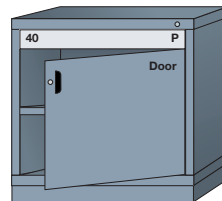

Pre-Engineered Modular Drawer Cabinets — Standard 30" Wide

Desk (26-7/8" High)

5 drawers with
144 compartments

■ ■ ■ 270B ■

4 drawers with
41 compartments

■ ■ ■ 2701001 ■

3 drawers with
50 compartments

■ ■ ■ 270A ■

Base shelf and
adjustable shelf behind
lockable swing door

■ ■ ■ 2512701002

Base shelf and
adjustable shelf

■ ■ ■ 2512701003

Table (30-1/8" High)

7 drawers with
160 compartments

■ ■ ■ 310A ■

5 drawers with
112 compartments

■ ■ ■ 310B ■

1 drawer with 16
compartments, base shelf
and adjustable shelf behind
lockable swing door

■ ■ ■ 2513101006

Base shelf and
adjustable shelf behind
lockable swing door

■ ■ ■ 2513101007

Base shelf and
adjustable shelf