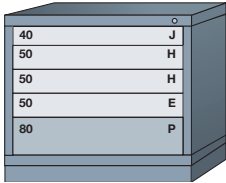

Modular Drawer Cabinets

Drawer Table	Drawer Number	40	50	60	70	80	90	100	110	120	130	140	150	160	170	180
	Usable Height	2-1/4"	3"	3-7/8"	4-5/8"	5-3/8"	6-1/4"	7"	7-3/4"	8-1/2"	9-3/8"	10-1/8"	10-7/8"	11-3/4"	12-1/2"	13-1/4"
	Drawer Size	SMALL			MEDIUM			LARGE			EXTRA LARGE					

Pre-Engineered Modular Drawer Cabinets — Standard 30" Wide

Desk (26-7/8" High)

5 drawers with
144 compartments

■ ■ ■ 270B ■

4 drawers with
41 compartments

■ ■ ■ 2701001 ■

3 drawers with
50 compartments

■ ■ ■ 270A ■