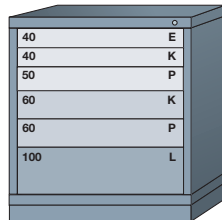

Pre-Engineered Modular Drawer Cabinets — Standard 30" Wide

Desk (26-7/8" High)

5 drawers with
144 compartments

■ ■ ■ 270B ■

4 drawers with
41 compartments

■ ■ ■ 2701001 ■

3 drawers with
50 compartments

■ ■ ■ 270A ■

Base shelf and
adjustable shelf behind
lockable swing door

■ ■ ■ 2512701002

Base shelf and
adjustable shelf

■ ■ ■ 2512701003

Table (30-1/8" High)

7 drawers with
160 compartments

■ ■ ■ 310A ■

5 drawers with
112 compartments

■ ■ ■ 310B ■

1 drawer with 16
compartments, base shelf
and adjustable shelf behind
lockable swing door

■ ■ ■ 2513101006

Base shelf and
adjustable shelf behind
lockable swing door

■ ■ ■ 2513101007

Base shelf and
adjustable shelf

■ ■ ■ 2513101008

Bench (33-1/4" High)

7 drawers with
152 compartments

■ ■ ■ 3501001 ■

6 drawers with
108 compartments

■ ■ ■ 3501002 ■

5 drawers with
104 compartments

■ ■ ■ 350B ■