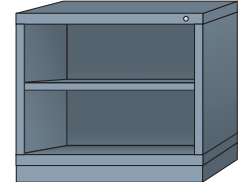

Modular Drawer Cabinets

Drawer Table	Drawer Number	40	50	60	70	80	90	100	110	120	130	140	150	160	170	180
	Usable Height	2-1/4"	3"	3-7/8"	4-5/8"	5-3/8"	6-1/4"	7"	7-3/4"	8-1/2"	9-3/8"	10-1/8"	10-7/8"	11-3/4"	12-1/2"	13-1/4"
	Drawer Size	SMALL			MEDIUM			LARGE			EXTRA LARGE					

Pre-Engineered Modular Drawer Cabinets — Standard 30" Wide

Desk (26-7/8" High)

5 drawers with
144 compartments

■ ■ ■ 270B ■

4 drawers with
41 compartments

■ ■ ■ 2701001 ■

3 drawers with
50 compartments

■ ■ ■ 270A ■

Base shelf and
adjustable shelf behind
lockable swing door

■ ■ ■ 2512701002

Base shelf and
adjustable shelf

■ ■ ■ 2512701003

Table (30-1/8" High)

7 drawers with
160 compartments

■ ■ ■ 310A ■

5 drawers with
112 compartments

■ ■ ■ 310B ■

1 drawer with 16
compartments, base shelf
and adjustable shelf behind
lockable swing door

■ ■ ■ 2513101006

Base shelf and
adjustable shelf behind
lockable swing door

■ ■ ■ 2513101007

Base shelf and
adjustable shelf