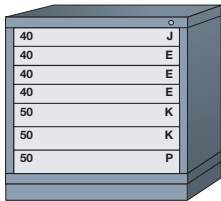

Pre-Engineered Modular Drawer Cabinets — Standard 30" Wide

Desk (26-7/8" High)

5 drawers with
144 compartments

■ ■ ■ 270B ■

4 drawers with
41 compartments

■ ■ ■ 2701001 ■

3 drawers with
50 compartments

■ ■ ■ 270A ■

Base shelf and
adjustable shelf behind
lockable swing door

■ ■ ■ 2512701002

Base shelf and
adjustable shelf

■ ■ ■ 2512701003

Table (30-1/8" High)

7 drawers with
160 compartments

■ ■ ■ 310A ■

5 drawers with
112 compartments

■ ■ ■ 310B ■

1 drawer with 16
compartments, base shelf
and adjustable shelf behind
lockable swing door

■ ■ ■ 2513101006

Base shelf and
adjustable shelf behind
lockable swing door

■ ■ ■ 2513101007

Base shelf and
adjustable shelf