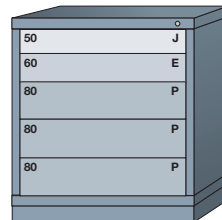

■ ■ ■ 2513101008

Bench (33-1/4" High)

7 drawers with
152 compartments

■ ■ ■ 3501001 ■

6 drawers with
108 compartments

■ ■ ■ 3501002 ■

5 drawers with
104 compartments

■ ■ ■ 350B ■