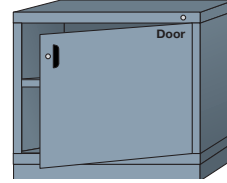

Pre-Engineered Modular Drawer Cabinets — Standard 30" Wide

Desk (26-7/8" High)

5 drawers with
144 compartments

■ ■ ■ 270B ■

4 drawers with
41 compartments

■ ■ ■ 2701001 ■

3 drawers with
50 compartments

■ ■ ■ 270A ■

Base shelf and
adjustable shelf behind
lockable swing door

■ ■ ■ 2512701002

Base shelf and
adjustable shelf

■ ■ ■ 2512701003

Table (30-1/8" High)

7 drawers with
160 compartments

■ ■ ■ 310A ■

5 drawers with
112 compartments