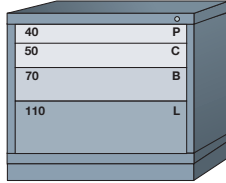

Modular Drawer Cabinets

Drawer Table	Drawer Number	40	50	60	70	80	90	100	110	120	130	140	150	160	170	180
	Usable Height	2-1/4"	3"	3-7/8"	4-5/8"	5-3/8"	6-1/4"	7"	7-3/4"	8-1/2"	9-3/8"	10-1/8"	10-7/8"	11-3/4"	12-1/2"	13-1/4"
	Drawer Size	SMALL			MEDIUM			LARGE			EXTRA LARGE					

Pre-Engineered Modular Drawer Cabinets — Standard 30" Wide

Desk (26-7/8" High)

5 drawers with
144 compartments

■ ■ ■ 270B ■

4 drawers with
41 compartments

■ ■ ■ 2701001 ■

3 drawers with
50 compartments

■ ■ ■ 270A ■