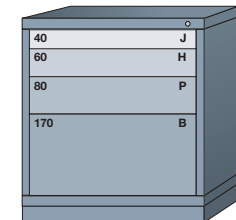

Pre-Engineered Modular Drawer Cabinets — Standard 30" Wide

Desk (26-7/8" High)

5 drawers with
144 compartments

■ ■ ■ 270B ■

4 drawers with
41 compartments

■ ■ ■ 2701001 ■

3 drawers with
50 compartments

■ ■ ■ 270A ■

■ ■ ■ 310B ■

1 drawer with 16
compartments, base shelf
and adjustable shelf behind
lockable swing door

■ ■ ■ 2513101006

Base shelf and
adjustable shelf behind
lockable swing door

■ ■ ■ 2513101007

Base shelf and
adjustable shelf

■ ■ ■ 2513101008

Bench (33-1/4" High)

7 drawers with
152 compartments

■ ■ ■ 3501001 ■

6 drawers with
108 compartments

■ ■ ■ 3501002 ■

5 drawers with
104 compartments

■ ■ ■ 350B ■

5 drawers with
92 compartments

■ ■ ■ 3501004 ■

4 drawers with
88 compartments

■ ■ ■ 350A ■

4 drawers with
56 compartments

■ ■ ■ 3501008 ■

3 drawers with
36 compartments

■ ■ ■ 3501010 ■