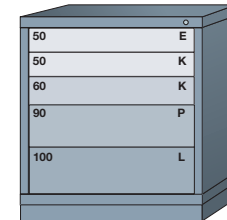

■ ■ ■ 2513101008

Bench (33-1/4" High)

7 drawers with
152 compartments

■ ■ ■ 3501001 ■

6 drawers with
108 compartments

■ ■ ■ 3501002 ■

5 drawers with
104 compartments

■ ■ ■ 350B ■

5 drawers with
92 compartments

■ ■ ■ 3501004 ■

4 drawers with
88 compartments

■ ■ ■ 350A ■

4 drawers with
56 compartments

■ ■ ■ 3501008 ■

3 drawers with
36 compartments

■ ■ ■ 3501010 ■