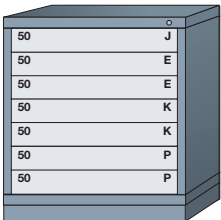

Pre-Engineered Modular Drawer Cabinets — Standard 30" Wide

Desk (26-7/8" High)

5 drawers with
144 compartments

■ ■ ■ 270B ■

4 drawers with
41 compartments

■ ■ ■ 2701001 ■

3 drawers with
50 compartments

■ ■ ■ 270A ■

Base shelf and
adjustable shelf behind
lockable swing door

■ ■ ■ 2512701002

Base shelf and
adjustable shelf

■ ■ ■ 2512701003

Table (30-1/8" High)

7 drawers with
160 compartments

■ ■ ■ 310A ■

5 drawers with
112 compartments

■ ■ ■ 310B ■

1 drawer with 16
compartments, base shelf
and adjustable shelf behind
lockable swing door

■ ■ ■ 2513101006

Base shelf and
adjustable shelf behind
lockable swing door

■ ■ ■ 2513101007

Base shelf and
adjustable shelf

■ ■ ■ 2513101008

Bench (33-1/4" High)

7 drawers with
152 compartments

■ ■ ■ 3501001 ■

6 drawers with
108 compartments

■ ■ ■ 3501002 ■

5 drawers with
104 compartments

■ ■ ■ 350B ■