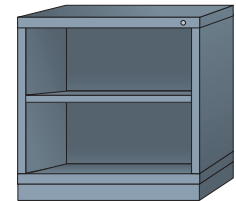

Pre-Engineered Modular Drawer Cabinets — Standard 30" Wide

Desk (26-7/8" High)

5 drawers with
144 compartments

■ ■ ■ 270B ■

4 drawers with
41 compartments

■ ■ ■ 2701001 ■

3 drawers with
50 compartments

■ ■ ■ 270A ■

Base shelf and
adjustable shelf behind
lockable swing door

■ ■ ■ 2512701002

Base shelf and
adjustable shelf

■ ■ ■ 2512701003

Table (30-1/8" High)

7 drawers with
160 compartments

■ ■ ■ 310A ■

5 drawers with
112 compartments

■ ■ ■ 310B ■

1 drawer with 16
compartments, base shelf
and adjustable shelf behind
lockable swing door

■ ■ ■ 2513101006

Base shelf and
adjustable shelf behind
lockable swing door

■ ■ ■ 2513101007

Base shelf and
adjustable shelf

■ ■ ■ 2513101008

Bench (33-1/4" High)

7 drawers with
152 compartments

■ ■ ■ 3501001 ■

6 drawers with
108 compartments

■ ■ ■ 3501002 ■

5 drawers with
104 compartments

■ ■ ■ 350B ■