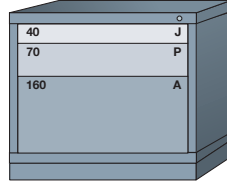

Modular Drawer Cabinets

Drawer Table	Drawer Number	40	50	60	70	80	90	100	110	120	130	140	150	160	170	180
	Usable Height	2-1/4"	3"	3-7/8"	4-5/8"	5-3/8"	6-1/4"	7"	7-3/4"	8-1/2"	9-3/8"	10-1/8"	10-7/8"	11-3/4"	12-1/2"	13-1/4"
	Drawer Size	SMALL			MEDIUM			LARGE			EXTRA LARGE					

Pre-Engineered Modular Drawer Cabinets — Standard 30" Wide

Desk (26-7/8" High)

5 drawers with
144 compartments

■ ■ ■ 270B ■

4 drawers with
41 compartments

■ ■ ■ 2701001 ■

3 drawers with
50 compartments

■ ■ ■ 270A ■

Base shelf and
adjustable shelf behind
lockable swing door

■ ■ ■ 2512701002

Base shelf and
adjustable shelf

■ ■ ■ 2512701003

Table (30-1/8" High)

7 drawers with
160 compartments

■ ■ ■ 310A ■

5 drawers with
112 compartments