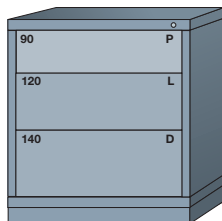

Pre-Engineered Modular Drawer Cabinets — Standard 30" Wide

Desk (26-7/8" High)

5 drawers with
144 compartments

■ ■ ■ 270B ■

4 drawers with
41 compartments

■ ■ ■ 2701001 ■

3 drawers with
50 compartments

■ ■ ■ 270A ■

■ ■ ■ 2513101008

Bench (33-1/4" High)

7 drawers with
152 compartments

■ ■ ■ 3501001 ■

6 drawers with
108 compartments

■ ■ ■ 3501002 ■

5 drawers with
104 compartments

■ ■ ■ 350B ■

5 drawers with
92 compartments

■ ■ ■ 3501004 ■

4 drawers with
88 compartments

■ ■ ■ 350A ■

4 drawers with
56 compartments

■ ■ ■ 3501008 ■

3 drawers with
36 compartments

■ ■ ■ 3501010 ■

2 drawers with 52
compartments, base shelf
and adjustable shelf behind
lockable swing door

■ ■ ■ 3501011 ■

Base shelf and adjustable
shelf behind lockable
swing door

■ ■ ■ 2513501006

Base shelf and
adjustable shelf