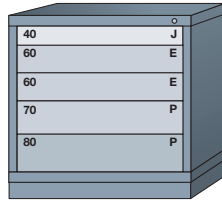

Pre-Engineered Modular Drawer Cabinets — Standard 30" Wide

Desk (26-7/8" High)

5 drawers with
144 compartments

■ ■ ■ 270B ■

4 drawers with
41 compartments

■ ■ ■ 2701001 ■

3 drawers with
50 compartments

■ ■ ■ 270A ■

Base shelf and
adjustable shelf behind
lockable swing door

■ ■ ■ 2512701002

Base shelf and
adjustable shelf

■ ■ ■ 2512701003

Table (30-1/8" High)

7 drawers with
160 compartments

■ ■ ■ 310A ■

5 drawers with
112 compartments