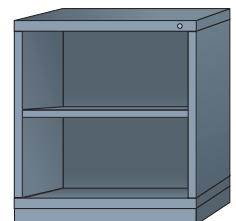

Pre-Engineered Modular Drawer Cabinets — Standard 30" Wide

Desk (26-7/8" High)

5 drawers with
144 compartments

■ ■ ■ 270B ■

4 drawers with
41 compartments

■ ■ ■ 2701001 ■

3 drawers with
50 compartments

■ ■ ■ 270A ■

■ ■ ■ 2513101008

Bench (33-1/4" High)

7 drawers with
152 compartments

■ ■ ■ 3501001 ■

6 drawers with
108 compartments

■ ■ ■ 3501002 ■

5 drawers with
104 compartments

■ ■ ■ 350B ■

5 drawers with
92 compartments

■ ■ ■ 3501004 ■

4 drawers with
88 compartments

■ ■ ■ 350A ■

4 drawers with
56 compartments

■ ■ ■ 3501008 ■

3 drawers with
36 compartments

■ ■ ■ 3501010 ■

2 drawers with 52
compartments, base shelf
and adjustable shelf behind
lockable swing door

■ ■ ■ 3501011 ■

Base shelf and adjustable
shelf behind lockable
swing door

■ ■ ■ 2513501006

Base shelf and
adjustable shelf