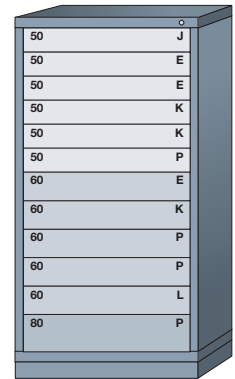

**Pre-Engineered Modular Drawer Cabinets — Standard 30" Wide**

**Eye-Level (59-1/4" High)**

17 drawers with 591 compartments

680A

15 drawers with 336 compartments

6801001

14 drawers with 300 compartments

6801002

13 drawers with 256 compartments

6801003

12 drawers with 240 compartments

6801005

12 drawers with 224 compartments

6801004

11 drawers with 269 compartments

680F

11 drawers with 222 compartments

680B

11 drawers with 204 compartments

6801008

11 drawers with 200 compartments

6801007

11 drawers with 192 compartments

6801006