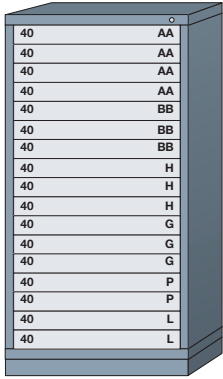

**Modular Drawer Cabinets**

Drawer Number	40	50	60	70	80	90	100	110	120	130	140	150	160	170	180
Usable Height	2-1/4"	3"	3-7/8"	4-5/8"	5-3/8"	6-1/4"	7"	7-3/4"	8-1/2"	9-3/8"	10-1/8"	10-7/8"	11-3/4"	12-1/2"	13-1/4"
Drawer Size	SMALL		MEDIUM		LARGE			EXTRA LARGE							

**Pre-Engineered Modular Drawer Cabinets — Standard 30" Wide**

**Eye-Level (59-1/4" High)**

17 drawers with 591 compartments

680A

15 drawers with 336 compartments

6801001

14 drawers with 300 compartments

6801002