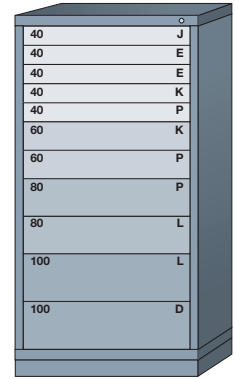

**Pre-Engineered Modular Drawer Cabinets — Standard 30" Wide**

**Eye-Level (59-1/4" High)**

17 drawers with 591 compartments

680A

15 drawers with 336 compartments

6801001

14 drawers with 300 compartments

6801002

13 drawers with 256 compartments

6801003

12 drawers with 240 compartments

6801005

12 drawers with 224 compartments

6801004

11 drawers with 269 compartments

680F

11 drawers with 222 compartments

680B

11 drawers with 204 compartments

6801008

11 drawers with 200 compartments

6801007

11 drawers with 192 compartments

6801006