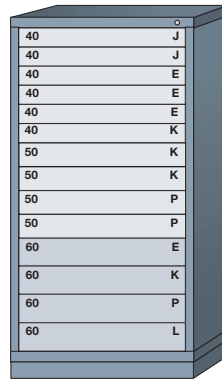

**Modular Drawer Cabinets**

Drawer Number	40	50	60	70	80	90	100	110	120	130	140	150	160	170	180
Usable Height	2-1/4"	3"	3-7/8"	4-5/8"	5-3/8"	6-1/4"	7"	7-3/4"	8-1/2"	9-3/8"	10-1/8"	10-7/8"	11-3/4"	12-1/2"	13-1/4"
Drawer Size	SMALL		MEDIUM		LARGE			EXTRA LARGE							

**Pre-Engineered Modular Drawer Cabinets — Standard 30" Wide**

**Eye-Level (59-1/4" High)**

17 drawers with 591 compartments

680A

15 drawers with 336 compartments

6801001

14 drawers with 300 compartments

6801002

13 drawers with 256 compartments

6801003

12 drawers with 240 compartments

6801005

12 drawers with 224 compartments

6801004

11 drawers with 269 compartments

680F