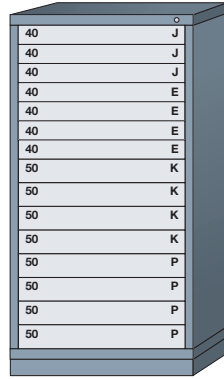

**Modular Drawer Cabinets**

Drawer Number	40	50	60	70	80	90	100	110	120	130	140	150	160	170	180
Usable Height	2-1/4"	3"	3-7/8"	4-5/8"	5-3/8"	6-1/4"	7"	7-3/4"	8-1/2"	9-3/8"	10-1/8"	10-7/8"	11-3/4"	12-1/2"	13-1/4"
Drawer Size	SMALL		MEDIUM		LARGE			EXTRA LARGE							

**Pre-Engineered Modular Drawer Cabinets — Standard 30" Wide**

**Eye-Level (59-1/4" High)**

17 drawers with 591 compartments

680A

15 drawers with 336 compartments

6801001

14 drawers with 300 compartments

6801002