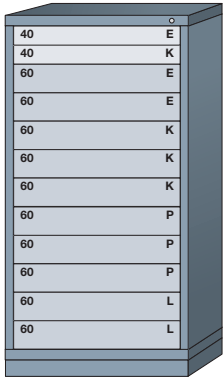

**Modular Drawer Cabinets**

Drawer Number	40	50	60	70	80	90	100	110	120	130	140	150	160	170	180
Usable Height	2-1/4"	3"	3-7/8"	4-5/8"	5-3/8"	6-1/4"	7"	7-3/4"	8-1/2"	9-3/8"	10-1/8"	10-7/8"	11-3/4"	12-1/2"	13-1/4"
Drawer Size	SMALL		MEDIUM		LARGE			EXTRA LARGE							

**Pre-Engineered Modular Drawer Cabinets — Standard 30" Wide**

**Eye-Level (59-1/4" High)**

17 drawers with 591 compartments

680A

15 drawers with 336 compartments

6801001

14 drawers with 300 compartments

6801002

13 drawers with 256 compartments

6801003

12 drawers with 240 compartments

6801005

12 drawers with 224 compartments

6801004

11 drawers with 269 compartments

680F

11 drawers with 222 compartments

680B

11 drawers with 204 compartments

6801008

11 drawers with 200 compartments

6801007

11 drawers with 192 compartments

6801006