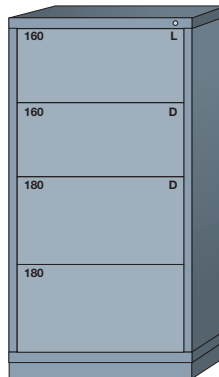

Pre-Engineered Modular Drawer Cabinets — Standard 30" Wide

Eye-Level (59-1/4" High)

10 drawers with 168 compartments

6801009

10 drawers with 164 compartments

6801010

9 drawers with 144 compartments

6801013

9 drawers with 144 compartments

6801011

9 drawers with 140 compartments

6801012

8 drawers with 184 compartments

680D

8 drawers with 181 compartments

680E

8 drawers with 104 compartments

6801014

7 drawers with 80 compartments

6801015

7 drawers with 77 compartments

680G

6 drawers with 64 compartments

6801016

5 drawers with 37 compartments

6801017

4 drawers with 29 compartments

6801018

Base shelf and two (2) adjustable shelves behind lockable swing door

2516801022

Base shelf and two (2) adjustable shelves

2516801023