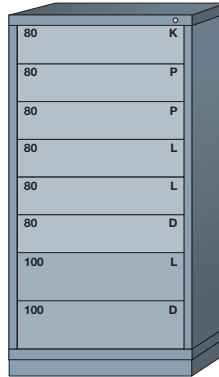

Pre-Engineered Modular Drawer Cabinets — Standard 30" Wide

Eye-Level (59-1/4" High)

10 drawers with 168 compartments

6801009

10 drawers with 164 compartments

6801010

9 drawers with 144 compartments

6801013

9 drawers with 144 compartments

6801011

9 drawers with 140 compartments

6801012

8 drawers with 184 compartments

680D

8 drawers with 181 compartments

680E

8 drawers with 104 compartments

6801014

7 drawers with 80 compartments

6801015

7 drawers with 77 compartments

680G

6 drawers with 64 compartments

6801016