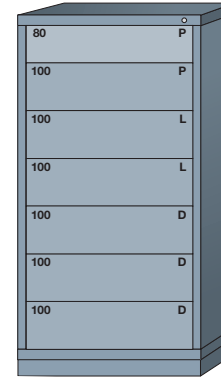

NEED MORE OPTIONS?
Ask your Lyon dealer for a MDC CATALOG today!

Modular Drawer Cabinets

Drawer Number	40	50	60	70	80	90	100	110	120	130	140	150	160	170	180
Usable Height	2-1/4"	3"	3-7/8"	4-5/8"	5-3/8"	6-1/4"	7"	7-3/4"	8-1/2"	9-3/8"	10-1/8"	10-7/8"	11-3/4"	12-1/2"	13-1/4"
Drawer Size	SMALL		MEDIUM		LARGE			EXTRA LARGE							

Pre-Engineered Modular Drawer Cabinets — Standard 30" Wide

Eye-Level (59-1/4" High)

10 drawers with 168 compartments

6801009

10 drawers with 164 compartments

6801010

9 drawers with 144 compartments

6801013

9 drawers with 144 compartments

6801011

9 drawers with 140 compartments

6801012

8 drawers with 184 compartments

680D

8 drawers with 181 compartments

680E

8 drawers with 104 compartments

6801014

7 drawers with 80 compartments

6801015

7 drawers with 77 compartments

680G

6 drawers with 64 compartments

6801016