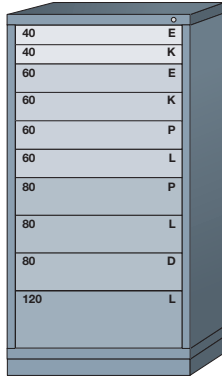

NEED MORE OPTIONS?
Ask your Lyon dealer for a MDC CATALOG today!

Modular Drawer Cabinets

Drawer Number	40	50	60	70	80	90	100	110	120	130	140	150	160	170	180
Usable Height	2-1/4"	3"	3-7/8"	4-5/8"	5-3/8"	6-1/4"	7"	7-3/4"	8-1/2"	9-3/8"	10-1/8"	10-7/8"	11-3/4"	12-1/2"	13-1/4"
Drawer Size	SMALL		MEDIUM		LARGE			EXTRA LARGE							

Pre-Engineered Modular Drawer Cabinets — Standard 30" Wide

Eye-Level (59-1/4" High)

10 drawers with 168 compartments

6801009

10 drawers with 164 compartments

6801010

9 drawers with 144 compartments

6801013