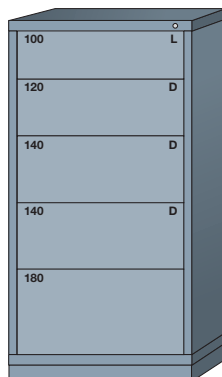

Pre-Engineered Modular Drawer Cabinets — Standard 30" Wide

Eye-Level (59-1/4" High)

10 drawers with 168 compartments

6801009

10 drawers with 164 compartments

6801010

9 drawers with 144 compartments

6801013

9 drawers with 144 compartments

6801011

9 drawers with 140 compartments

6801012

8 drawers with 184 compartments

680D

8 drawers with 181 compartments

680E

8 drawers with 104 compartments

6801014

7 drawers with 80 compartments

6801015

7 drawers with 77 compartments

680G

6 drawers with 64 compartments

6801016

5 drawers with 37 compartments

6801017

4 drawers with 29 compartments

6801018

Base shelf and two (2) adjustable shelves behind lockable swing door

2516801022

Base shelf and two (2) adjustable shelves

2516801023