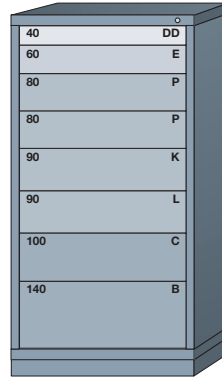

Pre-Engineered Modular Drawer Cabinets — Standard 30" Wide

Eye-Level (59-1/4" High)

10 drawers with 168 compartments

6801009

10 drawers with 164 compartments

6801010

9 drawers with 144 compartments

6801013

9 drawers with 144 compartments

6801011

9 drawers with 140 compartments

6801012

8 drawers with 184 compartments

680D

8 drawers with 181 compartments

680E

8 drawers with 104 compartments

6801014

7 drawers with 80 compartments

6801015

7 drawers with 77 compartments

680G

6 drawers with 64 compartments

6801016