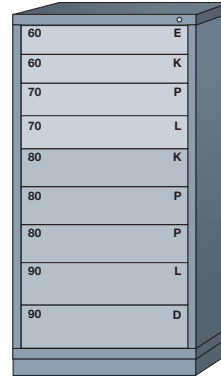

NEED MORE OPTIONS?
Ask your Lyon dealer for a MDC CATALOG today!

Modular Drawer Cabinets

Drawer Number	40	50	60	70	80	90	100	110	120	130	140	150	160	170	180
Usable Height	2-1/4"	3"	3-7/8"	4-5/8"	5-3/8"	6-1/4"	7"	7-3/4"	8-1/2"	9-3/8"	10-1/8"	10-7/8"	11-3/4"	12-1/2"	13-1/4"
Drawer Size	SMALL		MEDIUM		LARGE			EXTRA LARGE							

Pre-Engineered Modular Drawer Cabinets — Standard 30" Wide

Eye-Level (59-1/4" High)

10 drawers with 168 compartments

6801009

10 drawers with 164 compartments

6801010

9 drawers with 144 compartments

6801013

9 drawers with 144 compartments

6801011

9 drawers with 140 compartments

6801012

8 drawers with 184 compartments

680D

8 drawers with 181 compartments

680E