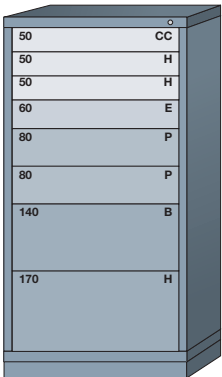

NEED MORE OPTIONS?
Ask your Lyon dealer for a MDC CATALOG today!

Modular Drawer Cabinets

Drawer Number	40	50	60	70	80	90	100	110	120	130	140	150	160	170	180
Usable Height	2-1/4"	3"	3-7/8"	4-5/8"	5-3/8"	6-1/4"	7"	7-3/4"	8-1/2"	9-3/8"	10-1/8"	10-7/8"	11-3/4"	12-1/2"	13-1/4"
Drawer Size	SMALL		MEDIUM		LARGE			EXTRA LARGE							

Pre-Engineered Modular Drawer Cabinets — Standard 30" Wide

Eye-Level (59-1/4" High)

10 drawers with 168 compartments

6801009

10 drawers with 164 compartments

6801010

9 drawers with 144 compartments

6801013

9 drawers with 144 compartments

6801011

9 drawers with 140 compartments

6801012

8 drawers with 184 compartments

680D

8 drawers with 181 compartments

680E