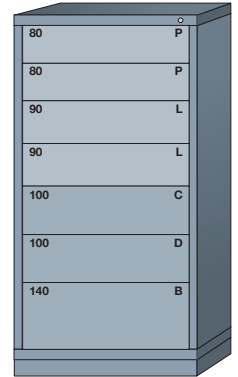

Pre-Engineered Modular Drawer Cabinets — Standard 30" Wide

Eye-Level (59-1/4" High)

10 drawers with 168 compartments

6801009

10 drawers with 164 compartments

6801010

9 drawers with 144 compartments

6801013

9 drawers with 144 compartments

6801011

9 drawers with 140 compartments

6801012

8 drawers with 184 compartments

680D

8 drawers with 181 compartments

680E

8 drawers with 104 compartments

6801014

7 drawers with 80 compartments

6801015

7 drawers with 77 compartments

680G

6 drawers with 64 compartments

6801016

5 drawers with 37 compartments

6801017

4 drawers with 29 compartments

6801018

Base shelf and two (2) adjustable shelves behind lockable swing door

2516801022

Base shelf and two (2) adjustable shelves

2516801023