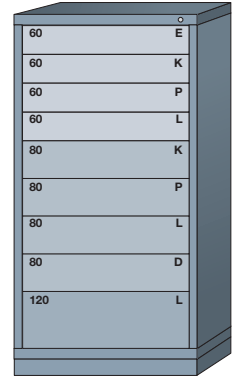

NEED MORE OPTIONS?
Ask your Lyon dealer for a MDC CATALOG today!

Modular Drawer Cabinets

Drawer Number	40	50	60	70	80	90	100	110	120	130	140	150	160	170	180
Usable Height	2-1/4"	3"	3-7/8"	4-5/8"	5-3/8"	6-1/4"	7"	7-3/4"	8-1/2"	9-3/8"	10-1/8"	10-7/8"	11-3/4"	12-1/2"	13-1/4"
Drawer Size	SMALL		MEDIUM		LARGE			EXTRA LARGE							

Pre-Engineered Modular Drawer Cabinets — Standard 30" Wide

Eye-Level (59-1/4" High)

10 drawers with 168 compartments

6801009

10 drawers with 164 compartments

6801010

9 drawers with 144 compartments

6801013

9 drawers with 144 compartments

6801011

9 drawers with 140 compartments

6801012

8 drawers with 184 compartments

680D

8 drawers with 181 compartments

680E