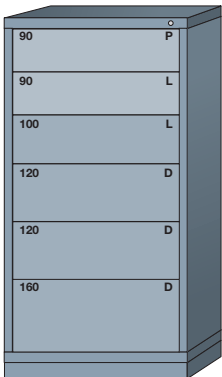

Pre-Engineered Modular Drawer Cabinets — Standard 30" Wide

Eye-Level (59-1/4" High)

10 drawers with 168 compartments

6801009

10 drawers with 164 compartments

6801010

9 drawers with 144 compartments

6801013

8 drawers with 104 compartments

6801014

7 drawers with 80 compartments

6801015

7 drawers with 77 compartments

680G

6 drawers with 64 compartments

6801016

5 drawers with 37 compartments

6801017

4 drawers with 29 compartments

6801018

Base shelf and two (2) adjustable shelves behind lockable swing door

2516801022

Base shelf and two (2) adjustable shelves

2516801023