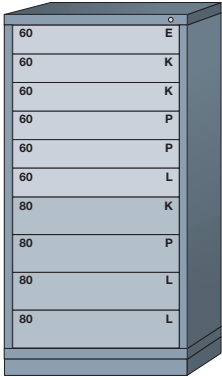

NEED MORE OPTIONS?
Ask your Lyon dealer for a MDC CATALOG today!

Modular Drawer Cabinets

Drawer Number	40	50	60	70	80	90	100	110	120	130	140	150	160	170	180
Usable Height	2-1/4"	3"	3-7/8"	4-5/8"	5-3/8"	6-1/4"	7"	7-3/4"	8-1/2"	9-3/8"	10-1/8"	10-7/8"	11-3/4"	12-1/2"	13-1/4"
Drawer Size	SMALL		MEDIUM		LARGE			EXTRA LARGE							

Pre-Engineered Modular Drawer Cabinets — Standard 30" Wide

Eye-Level (59-1/4" High)

10 drawers with 168 compartments

6801009

10 drawers with 164 compartments

6801010

9 drawers with 144 compartments

6801013

9 drawers with 144 compartments

6801011

9 drawers with 140 compartments

6801012

8 drawers with 184 compartments

680D

8 drawers with 181 compartments

680E