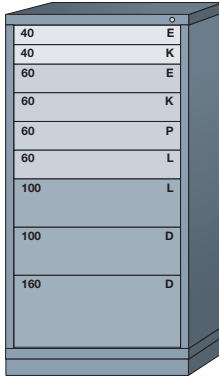

NEED MORE OPTIONS?
Ask your Lyon dealer for a MDC CATALOG today!

Modular Drawer Cabinets

Drawer Number	40	50	60	70	80	90	100	110	120	130	140	150	160	170	180
Usable Height	2-1/4"	3"	3-7/8"	4-5/8"	5-3/8"	6-1/4"	7"	7-3/4"	8-1/2"	9-3/8"	10-1/8"	10-7/8"	11-3/4"	12-1/2"	13-1/4"
Drawer Size	SMALL		MEDIUM		LARGE			EXTRA LARGE							

Pre-Engineered Modular Drawer Cabinets — Standard 30" Wide

Eye-Level (59-1/4" High)

10 drawers with 168 compartments

6801009

10 drawers with 164 compartments

6801010

9 drawers with 144 compartments

6801013

9 drawers with 144 compartments

6801011

9 drawers with 140 compartments

6801012

8 drawers with 184 compartments

680D

8 drawers with 181 compartments

680E