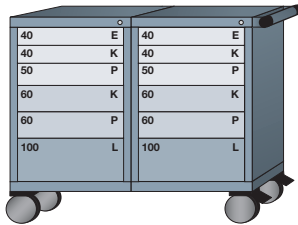

Pre-Engineered Mobile Cabinets and Workstations

- A workshop on wheels
- Drawer units feature single drawer access
- Includes tubular handle and rubber end caps
- Includes (2) fixed and (2) swivel w/brake, 6" dia. x 2"w casters (2800 lb. capacity)
- Polyolefin caster tread does not mar floors
- Cabinet ships pre-assembled. Assembly required for casters and handle
- Drawer layout kits include black polyester mesh insert
- All units below are 28-1/4" d

Mobile Cabinets

4 drawers with
21 compartments
Overall: 30"w x 35-1/2"h

■ ■ **2503101009** ■ ■

6 drawers with
75 compartments
Overall: 30"w x 38-5/8"h

■ ■ **2503501019** ■ ■

5 drawers with
92 compartments
Overall: 30"w x 38-5/8"h

■ ■ **2503501020** ■ ■

8 drawers with
24 compartments
Overall: 30"w x 42-9/16"h

■ ■ **2504001020** ■ ■

Mobile Workstations

12 drawers with 216 compartments
Overall: 45-5/8"w x 39-3/4"h

■ ■ **250350W1004** ■ ■