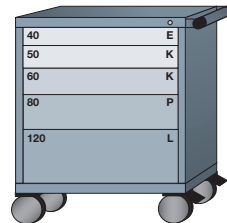

Pre-Engineered Mobile Cabinets and Workstations

- A workshop on wheels
- Drawer units feature single drawer access
- Includes tubular handle and rubber end caps
- Includes (2) fixed and (2) swivel w/brake, 6" dia. x 2"w casters (2800 lb. capacity)
- Polyolefin caster tread does not mar floors
- Cabinet ships pre-assembled. Assembly required for casters and handle
- Drawer layout kits include black polyester mesh insert
- All units below are 28-1/4" d

Mobile Cabinets

4 drawers with
21 compartments
Overall: 30"w x 35-1/2"h

■ ■ **2503101009** ■ ■

6 drawers with
75 compartments
Overall: 30"w x 38-5/8"h

■ ■ **2503501019** ■ ■

5 drawers with
92 compartments
Overall: 30"w x 38-5/8"h

■ ■ **2503501020** ■ ■

8 drawers with
24 compartments
Overall: 30"w x 42-9/16"h

■ ■ **2504001020** ■ ■

Mobile Workstations

12 drawers with 216 compartments
Overall: 45-5/8"w x 39-3/4"h

■ ■ **250350W1004** ■ ■