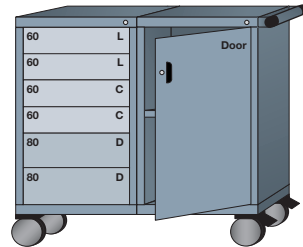

6 drawers with 58 compartments
base shelf and adjustable shelf
behind lockable swing door
Overall: 45-5/8"w x 43-3/4"h

■ ■ **250400W1001** ■ ■