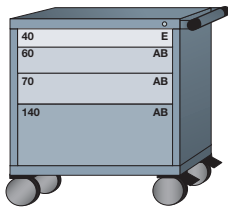

Modular Drawer Cabinets

Drawer Table	Drawer Number	40	50	60	70	80	90	100	110	120	130	140	150	160	170	180
	Usable Height	2-1/4"	3"	3-7/8"	4-5/8"	5-3/8"	6-1/4"	7"	7-3/4"	8-1/2"	9-3/8"	10-1/8"	10-7/8"	11-3/4"	12-1/2"	13-1/4"
	Drawer Size	SMALL			MEDIUM			LARGE			EXTRA LARGE					

Pre-Engineered Mobile Cabinets and Workstations

- A workshop on wheels
- Drawer units feature single drawer access
- Includes tubular handle and rubber end caps
- Includes (2) fixed and (2) swivel w/brake, 6" dia. x 2"w casters (2800 lb. capacity)
- Polyolefin caster tread does not mar floors
- Cabinet ships pre-assembled. Assembly required for casters and handle
- Drawer layout kits include black polyester mesh insert
- All units below are 28-1/4" d

Mobile Cabinets

4 drawers with
21 compartments
Overall: 30"w x 35-1/2"h

■ ■ **2503101009** ■ ■

6 drawers with
75 compartments
Overall: 30"w x 38-5/8"h

■ ■ **2503501019** ■ ■

5 drawers with
92 compartments
Overall: 30"w x 38-5/8"h