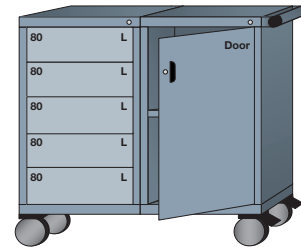

Pre-Engineered Mobile Cabinets and Workstations

- A workshop on wheels
- Drawer units feature single drawer access
- Includes tubular handle and rubber end caps
- Includes (2) fixed and (2) swivel w/brake, 6" dia. x 2"w casters (2800 lb. capacity)
- Polyolefin caster tread does not mar floors
- Cabinet ships pre-assembled. Assembly required for casters and handle
- Drawer layout kits include black polyester mesh insert
- All units below are 28-1/4" d

■ ■ **2503501020** ■ ■

8 drawers with
24 compartments
Overall: 30"w x 42-9/16"h

■ ■ **2504001020** ■ ■

Mobile Workstations

12 drawers with 216 compartments
Overall: 45-5/8"w x 39-3/4"h

■ ■ **250350W1004** ■ ■

10 drawers with 208 compartments
Overall: 45-5/8"w x 39-3/4"h

■ ■ **250350W1005** ■ ■

5 drawers with 104 compartments
base shelf and adjustable shelf
behind lockable swing door
Overall: 45-5/8"w x 39-3/4"h

■ ■ **250350W1002** ■ ■

6 drawers with 58 compartments
base shelf and adjustable shelf
behind lockable swing door
Overall: 45-5/8"w x 43-3/4"h

■ ■ **250400W1001** ■ ■

5 drawers with 60 compartments
base shelf and adjustable shelf
behind lockable swing door
Overall: 45-5/8"w x 43-3/4"h