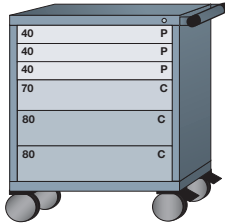

Modular Drawer Cabinets

Drawer Table	Drawer Number	40	50	60	70	80	90	100	110	120	130	140	150	160	170	180
	Usable Height	2-1/4"	3"	3-7/8"	4-5/8"	5-3/8"	6-1/4"	7"	7-3/4"	8-1/2"	9-3/8"	10-1/8"	10-7/8"	11-3/4"	12-1/2"	13-1/4"
	Drawer Size	SMALL			MEDIUM			LARGE			EXTRA LARGE					

Pre-Engineered Mobile Cabinets and Workstations

- A workshop on wheels
- Drawer units feature single drawer access
- Includes tubular handle and rubber end caps
- Includes (2) fixed and (2) swivel w/brake, 6" dia. x 2"w casters (2800 lb. capacity)
- Polyolefin caster tread does not mar floors
- Cabinet ships pre-assembled. Assembly required for casters and handle
- Drawer layout kits include black polyester mesh insert
- All units below are 28-1/4" d

Mobile Cabinets

4 drawers with
21 compartments
Overall: 30"w x 35-1/2"h

■ ■ **2503101009** ■ ■

6 drawers with
75 compartments
Overall: 30"w x 38-5/8"h

■ ■ **2503501019** ■ ■

5 drawers with
92 compartments
Overall: 30"w x 38-5/8"h