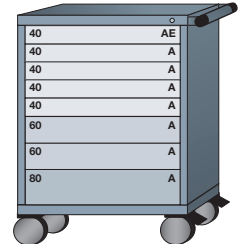

8 drawers with
24 compartments
Overall: 30"w x 42-9/16"h

■ ■ **2504001020** ■ ■