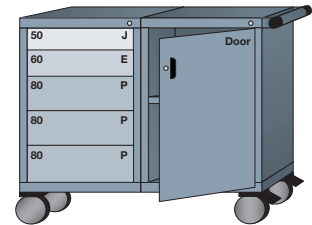

Pre-Engineered Mobile Cabinets and Workstations

- A workshop on wheels
- Drawer units feature single drawer access
- Includes tubular handle and rubber end caps
- Includes (2) fixed and (2) swivel w/brake, 6" dia. x 2"w casters (2800 lb. capacity)
- Polyolefin caster tread does not mar floors
- Cabinet ships pre-assembled. Assembly required for casters and handle
- Drawer layout kits include black polyester mesh insert
- All units below are 28-1/4" d

Mobile Cabinets

4 drawers with
21 compartments
Overall: 30"w x 35-1/2"h

■ ■ **2503101009** ■ ■

6 drawers with
75 compartments
Overall: 30"w x 38-5/8"h

■ ■ **2503501019** ■ ■

5 drawers with
92 compartments
Overall: 30"w x 38-5/8"h

■ ■ **2503501020** ■ ■

8 drawers with
24 compartments
Overall: 30"w x 42-9/16"h

■ ■ **2504001020** ■ ■

Mobile Workstations

12 drawers with 216 compartments
Overall: 45-5/8"w x 39-3/4"h

■ ■ **250350W1004** ■ ■

10 drawers with 208 compartments
Overall: 45-5/8"w x 39-3/4"h

■ ■ **250350W1005** ■ ■

5 drawers with 104 compartments
base shelf and adjustable shelf
behind lockable swing door
Overall: 45-5/8"w x 39-3/4"h