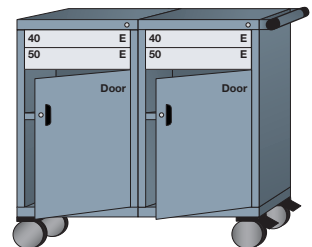

10 drawers with 208 compartments
Overall: 45-5/8"w x 39-3/4"h

■ ■ **250350W1005** ■ ■

5 drawers with 104 compartments
base shelf and adjustable shelf
behind lockable swing door
Overall: 45-5/8"w x 39-3/4"h

■ ■ **250350W1002** ■ ■

6 drawers with 58 compartments
base shelf and adjustable shelf
behind lockable swing door
Overall: 45-5/8"w x 43-3/4"h

■ ■ **250400W1001** ■ ■

5 drawers with 60 compartments
base shelf and adjustable shelf
behind lockable swing door
Overall: 45-5/8"w x 43-3/4"h

■ ■ **250400W1002** ■ ■

4 drawers with 96 compartments
2 base shelves and 2 adjustable shelves
behind 2 lockable swing doors
Overall: 45-5/8"w x 43-3/4"h

■ ■ **250400W1003** ■ ■

NEED MORE OPTIONS?
Ask your Lyon dealer for a
MDC CATALOG today!