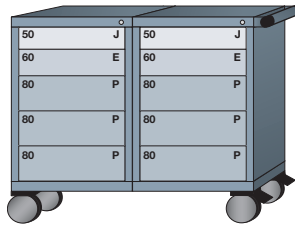

Mobile Cabinets

4 drawers with
21 compartments
Overall: 30"w x 35-1/2"h

■ ■ **2503101009** ■ ■

6 drawers with
75 compartments
Overall: 30"w x 38-5/8"h

■ ■ **2503501019** ■ ■

5 drawers with
92 compartments
Overall: 30"w x 38-5/8"h

■ ■ **2503501020** ■ ■

8 drawers with
24 compartments
Overall: 30"w x 42-9/16"h

■ ■ **2504001020** ■ ■

Mobile Workstations

12 drawers with 216 compartments
Overall: 45-5/8"w x 39-3/4"h

■ ■ **250350W1004** ■ ■

10 drawers with 208 compartments
Overall: 45-5/8"w x 39-3/4"h

■ ■ **250350W1005** ■ ■

5 drawers with 104 compartments
base shelf and adjustable shelf
behind lockable swing door
Overall: 45-5/8"w x 39-3/4"h