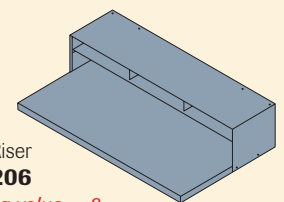

Top & Riser
No. 2206
Stacking value = 0

**Must be ordered in groups of three, stacked for shop desk configuration.