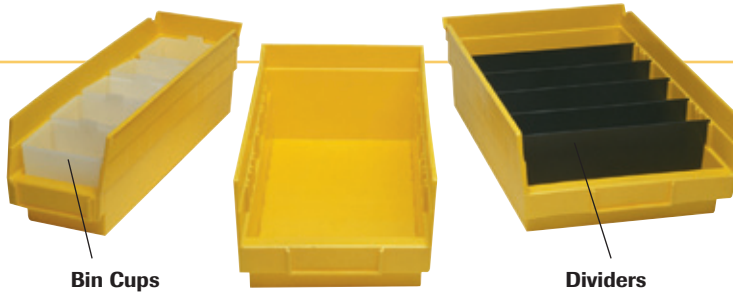

IN STOCK
ALL ITEMS ON THIS PAGE ARE FOR IMMEDIATE SHIPMENT

Steel Shelving

8000 Series Shelving Accessories

Heavy-Duty Steel Shelf Boxes

Designed and manufactured for maximum durability! Tough, steel boxes feature flanged backs that allow boxes to hang at an angle for 100% access. Sides are slotted for adjustable galvanized dividers (included). Integral label holders on front of each box make identification easy.

Color Selection

- In Stock**
- DD** Dove Gray
- Also Available**
- PP** Putty

Standard 22 Ga. Shelf Boxes

Cat. No.	To Fit Shelves	W x D x H	Dividers included
8116	12" Deep	5 ²¹ / ₃₂ " x 11 ¹ / ₄ " x 4 ⁵ / ₁₆ "	Two
8117	18" Deep	5 ²¹ / ₃₂ " x 17 ¹ / ₄ " x 4 ⁵ / ₁₆ "	Three
8115	24" Deep	5 ²¹ / ₃₂ " x 23 ¹ / ₄ " x 4 ⁵ / ₁₆ "	Three
8118	Extra Dividers for 8115, 8116, 8117 (galvanized finish)		

Extra-Large 20 Ga. Shelf Boxes

Cat. No.	To Fit Shelves	W x D x H	Dividers included
8108	18" Deep	11 ³ / ₈ " x 17 ¹ / ₄ " x 10 ⁵ / ₁₆ "	Three
8111	18" Deep	8 ¹⁷ / ₃₂ " x 17 ¹ / ₄ " x 7 ⁹ / ₁₆ "	Three
8109	24" Deep	11 ³ / ₈ " x 23 ¹ / ₄ " x 10 ⁵ / ₁₆ "	Three
8112	24" Deep	8 ¹⁷ / ₃₂ " x 23 ¹ / ₄ " x 7 ⁹ / ₁₆ "	Three
8110	Extra Dividers for 8108, 8109 (galvanized finish)		
8113	Extra Dividers for 8111, 8112 (galvanized finish)		

Bin Cups

Dividers

Yellow Plastic Shelf Boxes

Durable, one-piece molded polypropylene is impervious to moisture, grease and oils. Sides and bottoms reinforced for added strength. Molded front handle includes 3" x 3/4" slot for labeling. Use up to 7 dividers in each box (available separately). Nest empty boxes to save space. Each box is 4" high. Yellow finish only.