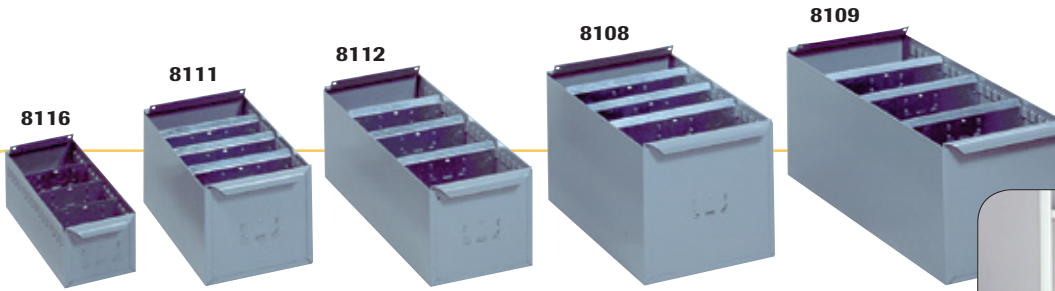

IN STOCK
ALL ITEMS ON THIS PAGE ARE FOR IMMEDIATE SHIPMENT

Steel Shelving

8000 Series Shelving Accessories

Heavy-Duty Steel Shelf Boxes

Designed and manufactured for maximum durability! Tough, steel boxes feature flanged backs that allow boxes to hang at an angle for 100% access. Sides are slotted for adjustable galvanized dividers (included). Integral label holders on front of each box make identification easy.

Color Selection

- In Stock**
- DD** Dove Gray
- Also Available**
- PP** Putty

Standard 22 Ga. Shelf Boxes

Cat. No.	To Fit Shelves	W x D x H	Dividers included
8116	12" Deep	5 ²¹ / ₃₂ " x 11 ¹ / ₄ " x 4 ⁵ / ₁₆ "	Two
8117	18" Deep	5 ²¹ / ₃₂ " x 17 ¹ / ₄ " x 4 ⁵ / ₁₆ "	Three
8115	24" Deep	5 ²¹ / ₃₂ " x 23 ¹ / ₄ " x 4 ⁵ / ₁₆ "	Three
8118	Extra Dividers for 8115, 8116, 8117 (galvanized finish)		

Extra-Large 20 Ga. Shelf Boxes

Cat. No.	To Fit Shelves	W x D x H	Dividers included
8108	18" Deep	11 ³ / ₈ " x 17 ¹ / ₄ " x 10 ⁵ / ₁₆ "	Three
8111	18" Deep	8 ¹⁷ / ₃₂ " x 17 ¹ / ₄ " x 7 ⁹ / ₁₆ "	Three
8109	24" Deep	11 ³ / ₈ " x 23 ¹ / ₄ " x 10 ⁵ / ₁₆ "	Three
8112	24" Deep	8 ¹⁷ / ₃₂ " x 23 ¹ / ₄ " x 7 ⁹ / ₁₆ "	Three
8110	Extra Dividers for 8108, 8109 (galvanized finish)		
8113	Extra Dividers for 8111, 8112 (galvanized finish)		

Bin Cups

Dividers

Yellow Plastic Shelf Boxes

Durable, one-piece molded polypropylene is impervious to moisture, grease and oils. Sides and bottoms reinforced for added strength. Molded front handle includes 3" x 3/4" slot for labeling. Use up to 7 dividers in each box (available separately). Nest empty boxes to save space. Each box is 4" high. Yellow finish only.