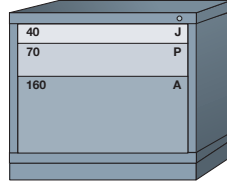

Drawer Number	40	50	60	70	80	90	100	110	120	130	140	150	160	170	180
Usable Height	2-1/4"	3"	3-7/8"	4-5/8"	5-3/8"	6-1/4"	7"	7-3/4"	8-1/2"	9-3/8"	10-1/8"	10-7/8"	11-3/4"	12-1/2"	13-1/4"
Drawer Size	SMALL		MEDIUM		LARGE			EXTRA LARGE							

Pre-Engineered Modular Drawer Cabinets — Standard 30" Wide

Desk (26-7/8" High)

5 drawers with
144 compartments

■ ■ ■ 270B ■

4 drawers with
41 compartments

■ ■ ■ 2701001 ■

3 drawers with
50 compartments

■ ■ ■ 270A ■

Base shelf and
adjustable shelf behind
lockable swing door

■ ■ ■ 2512701002

Base shelf and
adjustable shelf

■ ■ ■ 2512701003

Table (30-1/8" High)

7 drawers with
160 compartments

■ ■ ■ 310A ■

5 drawers with
112 compartments