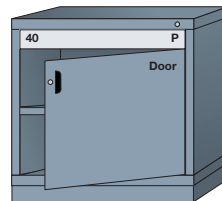

Pre-Engineered Modular Drawer Cabinets — Standard 30" Wide

Desk (26-7/8" High)

5 drawers with
144 compartments

■ ■ ■ 270B ■

4 drawers with
41 compartments

■ ■ ■ 2701001 ■

3 drawers with
50 compartments

■ ■ ■ 270A ■

Base shelf and
adjustable shelf behind
lockable swing door

■ ■ ■ 2512701002

Base shelf and
adjustable shelf

■ ■ ■ 2512701003

Table (30-1/8" High)

7 drawers with
160 compartments

■ ■ ■ 310A ■

5 drawers with
112 compartments

■ ■ ■ 310B ■

1 drawer with 16
compartments, base shelf
and adjustable shelf behind
lockable swing door

■ ■ ■ 2513101006 ■

Base shelf and
adjustable shelf behind
lockable swing door

■ ■ ■ 2513101007

Base shelf and
adjustable shelf