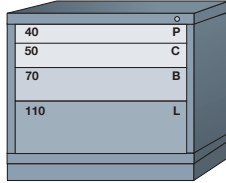

Drawer Number	40	50	60	70	80	90	100	110	120	130	140	150	160	170	180
Usable Height	2-1/4"	3"	3-7/8"	4-5/8"	5-3/8"	6-1/4"	7"	7-3/4"	8-1/2"	9-3/8"	10-1/8"	10-7/8"	11-3/4"	12-1/2"	13-1/4"
Drawer Size	SMALL		MEDIUM		LARGE			EXTRA LARGE							

Pre-Engineered Modular Drawer Cabinets — Standard 30" Wide

Desk (26-7/8" High)

5 drawers with
144 compartments

■ ■ ■ 270B ■

4 drawers with
41 compartments

■ ■ ■ 2701001 ■

3 drawers with
50 compartments

■ ■ ■ 270A ■