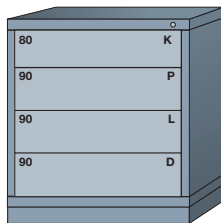

■ ■ ■ 310B ■

1 drawer with 16
compartments, base shelf
and adjustable shelf behind
lockable swing door

■ ■ ■ 2513101006 ■

Base shelf and
adjustable shelf behind
lockable swing door

■ ■ ■ 2513101007

Base shelf and
adjustable shelf

■ ■ ■ 2513101008

Bench (33-1/4" High)

7 drawers with
152 compartments

■ ■ ■ 3501001 ■

6 drawers with
108 compartments

■ ■ ■ 3501002 ■

5 drawers with
104 compartments

■ ■ ■ 350B ■

5 drawers with
92 compartments

■ ■ ■ 3501004 ■

4 drawers with
88 compartments

■ ■ ■ 350A ■

4 drawers with
56 compartments

■ ■ ■ 3501008 ■

3 drawers with
36 compartments

■ ■ ■ 3501010 ■