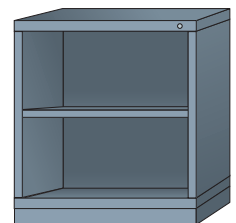

Pre-Engineered Modular Drawer Cabinets — Standard 30" Wide

Desk (26-7/8" High)

5 drawers with
144 compartments

■ ■ ■ 270B ■

4 drawers with
41 compartments

■ ■ ■ 2701001 ■

3 drawers with
50 compartments

■ ■ ■ 270A ■

■ ■ ■ 2513101008

Bench (33-1/4" High)

7 drawers with
152 compartments

■ ■ ■ 3501001 ■

6 drawers with
108 compartments

■ ■ ■ 3501002 ■

5 drawers with
104 compartments

■ ■ ■ 350B ■

5 drawers with
92 compartments

■ ■ ■ 3501004 ■

4 drawers with
88 compartments

■ ■ ■ 350A ■

4 drawers with
56 compartments

■ ■ ■ 3501008 ■

3 drawers with
36 compartments

■ ■ ■ 3501010 ■

2 drawers with 52
compartments, base shelf
and adjustable shelf behind
lockable swing door

■ ■ ■ 3501011 ■

Base shelf and adjustable
shelf behind lockable
swing door

■ ■ ■ 2513501006

Base shelf and
adjustable shelf