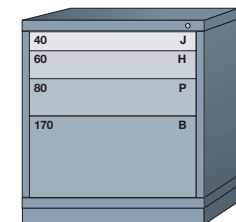

Pre-Engineered Modular Drawer Cabinets — Standard 30" Wide

Desk (26-7/8" High)

5 drawers with
144 compartments

■ ■ ■ 270B ■

4 drawers with
41 compartments

■ ■ ■ 2701001 ■

3 drawers with
50 compartments

■ ■ ■ 270A ■

■ ■ ■ 310B ■

1 drawer with 16
compartments, base shelf
and adjustable shelf behind
lockable swing door

■ ■ ■ 2513101006 ■

Base shelf and
adjustable shelf behind
lockable swing door

■ ■ ■ 2513101007

Base shelf and
adjustable shelf

■ ■ ■ 2513101008

Bench (33-1/4" High)

7 drawers with
152 compartments

■ ■ ■ 3501001 ■

6 drawers with
108 compartments

■ ■ ■ 3501002 ■

5 drawers with
104 compartments

■ ■ ■ 350B ■

5 drawers with
92 compartments

■ ■ ■ 3501004 ■

4 drawers with
88 compartments

■ ■ ■ 350A ■

4 drawers with
56 compartments

■ ■ ■ 3501008 ■

3 drawers with
36 compartments

■ ■ ■ 3501010 ■