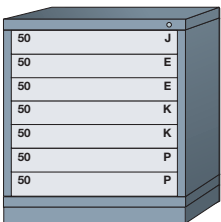

Pre-Engineered Modular Drawer Cabinets — Standard 30" Wide

Desk (26-7/8" High)

5 drawers with
144 compartments

■ ■ ■ 270B ■

4 drawers with
41 compartments

■ ■ ■ 2701001 ■

3 drawers with
50 compartments

■ ■ ■ 270A ■

Base shelf and
adjustable shelf behind
lockable swing door

■ ■ ■ 2512701002

Base shelf and
adjustable shelf

■ ■ ■ 2512701003

Table (30-1/8" High)

7 drawers with
160 compartments

■ ■ ■ 310A ■

5 drawers with
112 compartments

■ ■ ■ 310B ■

1 drawer with 16
compartments, base shelf
and adjustable shelf behind
lockable swing door

■ ■ ■ 2513101006 ■

Base shelf and
adjustable shelf behind
lockable swing door

■ ■ ■ 2513101007

Base shelf and
adjustable shelf

■ ■ ■ 2513101008

Bench (33-1/4" High)

7 drawers with
152 compartments

■ ■ ■ 3501001 ■

6 drawers with
108 compartments

■ ■ ■ 3501002 ■

5 drawers with
104 compartments

■ ■ ■ 350B ■