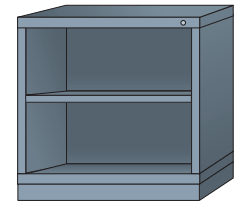

Pre-Engineered Modular Drawer Cabinets — Standard 30" Wide

Desk (26-7/8" High)

5 drawers with
144 compartments

■ ■ ■ 270B ■

4 drawers with
41 compartments

■ ■ ■ 2701001 ■

3 drawers with
50 compartments

■ ■ ■ 270A ■

Base shelf and
adjustable shelf behind
lockable swing door

■ ■ ■ 2512701002

Base shelf and
adjustable shelf

■ ■ ■ 2512701003

Table (30-1/8" High)

7 drawers with
160 compartments

■ ■ ■ 310A ■

5 drawers with
112 compartments

■ ■ ■ 310B ■

1 drawer with 16
compartments, base shelf
and adjustable shelf behind
lockable swing door

■ ■ ■ 2513101006 ■

Base shelf and
adjustable shelf behind
lockable swing door

■ ■ ■ 2513101007

Base shelf and
adjustable shelf

■ ■ ■ 2513101008

Bench (33-1/4" High)

7 drawers with
152 compartments

■ ■ ■ 3501001 ■

6 drawers with
108 compartments

■ ■ ■ 3501002 ■

5 drawers with
104 compartments

■ ■ ■ 350B ■