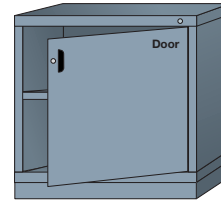

Pre-Engineered Modular Drawer Cabinets — Standard 30" Wide

Desk (26-7/8" High)

5 drawers with
144 compartments

■ ■ ■ 270B ■

4 drawers with
41 compartments

■ ■ ■ 2701001 ■

3 drawers with
50 compartments

■ ■ ■ 270A ■

Base shelf and
adjustable shelf behind
lockable swing door

■ ■ ■ 2512701002

Base shelf and
adjustable shelf

■ ■ ■ 2512701003

Table (30-1/8" High)

7 drawers with
160 compartments

■ ■ ■ 310A ■

5 drawers with
112 compartments

■ ■ ■ 310B ■

1 drawer with 16
compartments, base shelf
and adjustable shelf behind
lockable swing door

■ ■ ■ 2513101006 ■

Base shelf and
adjustable shelf behind
lockable swing door

■ ■ ■ 2513101007

Base shelf and
adjustable shelf