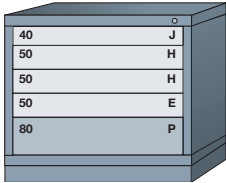

Drawer Number	40	50	60	70	80	90	100	110	120	130	140	150	160	170	180
Usable Height	2-1/4"	3"	3-7/8"	4-5/8"	5-3/8"	6-1/4"	7"	7-3/4"	8-1/2"	9-3/8"	10-1/8"	10-7/8"	11-3/4"	12-1/2"	13-1/4"
Drawer Size	SMALL		MEDIUM		LARGE			EXTRA LARGE							

Pre-Engineered Modular Drawer Cabinets — Standard 30" Wide

Desk (26-7/8" High)

5 drawers with
144 compartments

■ ■ ■ 270B ■

4 drawers with
41 compartments

■ ■ ■ 2701001 ■

3 drawers with
50 compartments

■ ■ ■ 270A ■