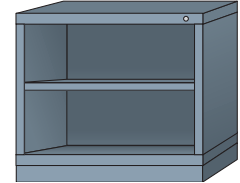

Pre-Engineered Modular Drawer Cabinets — Standard 30" Wide

Desk (26-7/8" High)

5 drawers with
144 compartments

■ ■ ■ 270B ■

4 drawers with
41 compartments

■ ■ ■ 2701001 ■

3 drawers with
50 compartments

■ ■ ■ 270A ■

Base shelf and
adjustable shelf behind
lockable swing door

■ ■ ■ 2512701002

Base shelf and
adjustable shelf

■ ■ ■ 2512701003

Table (30-1/8" High)

7 drawers with
160 compartments

■ ■ ■ 310A ■

5 drawers with
112 compartments

■ ■ ■ 310B ■

1 drawer with 16
compartments, base shelf
and adjustable shelf behind
lockable swing door

■ ■ ■ 2513101006 ■

Base shelf and
adjustable shelf behind
lockable swing door

■ ■ ■ 2513101007

Base shelf and
adjustable shelf