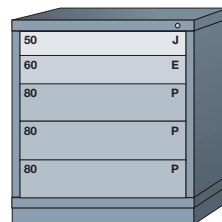

■ ■ ■ 2513101008

Bench (33-1/4" High)

7 drawers with
152 compartments

■ ■ ■ 3501001 ■

6 drawers with
108 compartments

■ ■ ■ 3501002 ■

5 drawers with
104 compartments

■ ■ ■ 350B ■