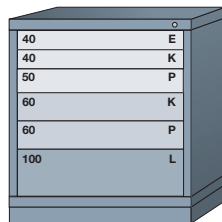

Pre-Engineered Modular Drawer Cabinets — Standard 30" Wide

Desk (26-7/8" High)

5 drawers with
144 compartments

■ ■ ■ 270B ■

4 drawers with
41 compartments

■ ■ ■ 2701001 ■

3 drawers with
50 compartments

■ ■ ■ 270A ■

Base shelf and
adjustable shelf behind
lockable swing door

■ ■ ■ 2512701002

Base shelf and
adjustable shelf

■ ■ ■ 2512701003

Table (30-1/8" High)

7 drawers with
160 compartments

■ ■ ■ 310A ■

5 drawers with
112 compartments

■ ■ ■ 310B ■

1 drawer with 16
compartments, base shelf
and adjustable shelf behind
lockable swing door

■ ■ ■ 2513101006 ■

Base shelf and
adjustable shelf behind
lockable swing door

■ ■ ■ 2513101007

Base shelf and
adjustable shelf

■ ■ ■ 2513101008

Bench (33-1/4" High)

7 drawers with
152 compartments

■ ■ ■ 3501001 ■

6 drawers with
108 compartments

■ ■ ■ 3501002 ■

5 drawers with
104 compartments

■ ■ ■ 350B ■