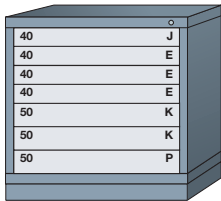

Pre-Engineered Modular Drawer Cabinets — Standard 30" Wide

Desk (26-7/8" High)

5 drawers with
144 compartments

■ ■ ■ 270B ■

4 drawers with
41 compartments

■ ■ ■ 2701001 ■

3 drawers with
50 compartments

■ ■ ■ 270A ■

Base shelf and
adjustable shelf behind
lockable swing door

■ ■ ■ 2512701002

Base shelf and
adjustable shelf

■ ■ ■ 2512701003

Table (30-1/8" High)

7 drawers with
160 compartments

■ ■ ■ 310A ■

5 drawers with
112 compartments

■ ■ ■ 310B ■

1 drawer with 16
compartments, base shelf
and adjustable shelf behind
lockable swing door

■ ■ ■ 2513101006 ■

Base shelf and
adjustable shelf behind
lockable swing door

■ ■ ■ 2513101007

Base shelf and
adjustable shelf