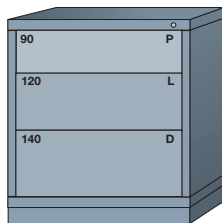

Pre-Engineered Modular Drawer Cabinets — Standard 30" Wide

Desk (26-7/8" High)

5 drawers with
144 compartments

■ ■ ■ 270B ■

4 drawers with
41 compartments

■ ■ ■ 2701001 ■

3 drawers with
50 compartments

■ ■ ■ 270A ■

■ ■ ■ 2513101008

Bench (33-1/4" High)

7 drawers with
152 compartments

■ ■ ■ 3501001 ■

6 drawers with
108 compartments

■ ■ ■ 3501002 ■

5 drawers with
104 compartments

■ ■ ■ 350B ■

5 drawers with
92 compartments

■ ■ ■ 3501004 ■

4 drawers with
88 compartments

■ ■ ■ 350A ■

4 drawers with
56 compartments

■ ■ ■ 3501008 ■

3 drawers with
36 compartments

■ ■ ■ 3501010 ■

2 drawers with 52
compartments, base shelf
and adjustable shelf behind
lockable swing door

■ ■ ■ 3501011 ■

Base shelf and adjustable
shelf behind lockable
swing door

■ ■ ■ 2513501006

Base shelf and
adjustable shelf