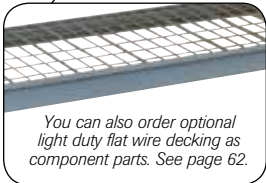

**Starter with Waterfall H. D. Wire Decking**  
Front-To-Back supports per level:  
60"w-1, 72", 84", 96"w-2

**Starter with Particle Board**  
Front-To-Back supports per level:  
60"w-2, 72"w-3, 96"w-4

You can also order optional light duty flat wire decking as component parts. See page 62.

Bulk Storage Racks integrates seamlessly with 8000 Series shelving for a complete storage system.

8000 Series/BSR Integration Clip  
**No. 65160**