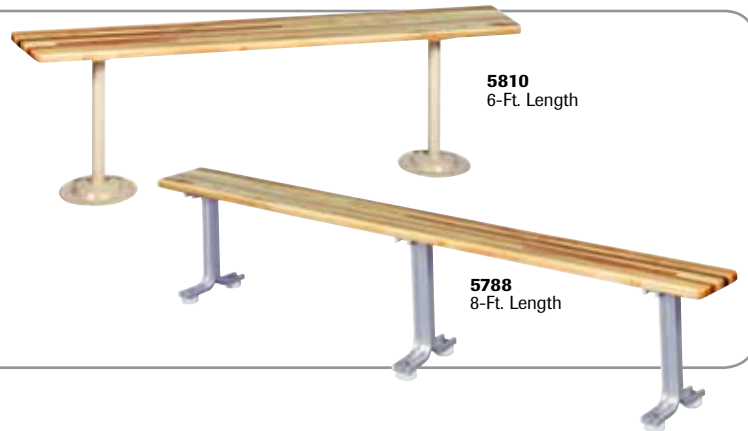

Hardwood and Plastic Laminate Top Locker Room Benches

- Selected hardwoods or smooth plastic laminates deliver strength and beauty
- Lightweight, anodized aluminum or painted steel pedestals
- Painted steel pedestals are stocked in Dove Gray and Putty
- Eight different sizes, from three feet to ten feet in length deliver all the versatility, styling and performance required

Note: Each pedestal shall be attached to top by screws and shall be anchored to floor by suitable anchors.