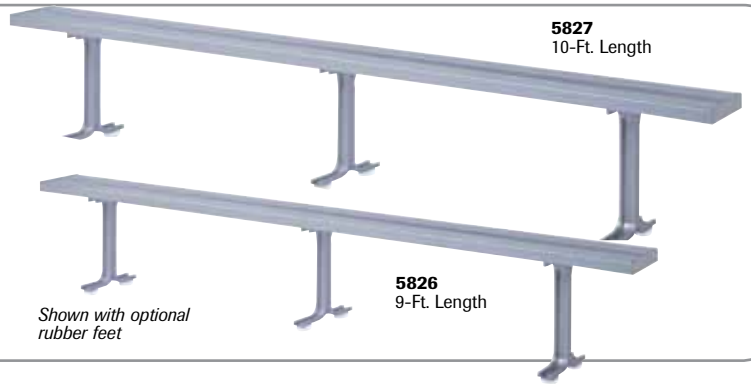

All Aluminum Locker Room Benches

- Sleek, new contemporary design
- Lightweight, corrosion resistant anodized aluminum bench and pedestals meet virtually any requirement for strength and durability
- Easy to maintain 9½" w x 2" h bench planks have softly rounded edges and center braces for comfortable seating
- Optional rubber feet and/or concrete wedge anchors

Note: Each pedestal shall be attached to top by screws and shall be anchored to floor by suitable anchors.

Hardwood and Plastic Laminate Top Locker Room Benches

- Selected hardwoods or smooth plastic laminates deliver strength and beauty
- Lightweight, anodized aluminum or painted steel pedestals
- Painted steel pedestals are stocked in Dove Gray and Putty
- Eight different sizes, from three feet to ten feet in length deliver all the versatility, styling and performance required