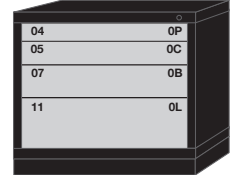

4 drawers with
41 compartments

■ ■ ■ 2730301001 ■ ■ ■