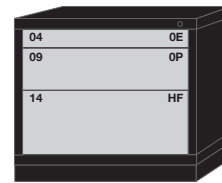

3 drawers with
42 compartments

■ ■ ■ 2730301005 ■ ■ ■