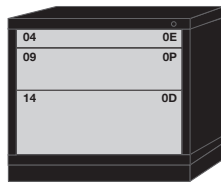

3 drawers with
48 compartments

■ ■ ■ 2730301007 ■ ■ ■