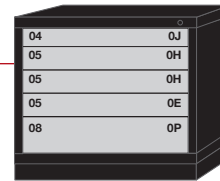

5 DRAWERS

5 drawers with
144 compartments

■ ■ ■ 273030000B ■ ■ ■