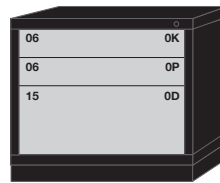

3 drawers with
44 compartments

■ ■ ■ 2730301008 ■ ■ ■