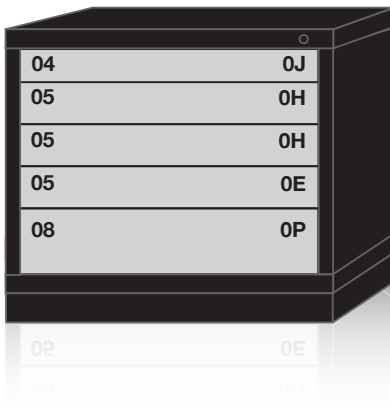

MIDC

Modular Drawer Cabinets

STANDARD CABINET - 30" WIDE DESK HEIGHT - 26-7/8" H X 28-1/4" D

Drawer Number	04	05	06	07	08	09	10	11	12	13	14	15	16	17	18
Usable Height	2-1/4"	3"	3-7/8"	4-5/8"	5-3/8"	6-1/4"	7"	7-3/4"	8-1/2"	9-3/8"	10-1/8"	10-7/8"	11-3/4"	12-1/2"	13-1/4"
Side Height	1-7/8"		3"		4-3/8"			6-1/4"							

All Pre-Engineered Modular Drawer 30" Wide Standard Cabinets on these pages feature:

- Fork Lift Base

5 DRAWERS

5 drawers with
144 compartments

■ ■ ■ 273030000B ■ ■ ■

4 DRAWERS

4 drawers with
70 compartments