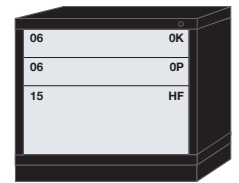

3 drawers with
38 compartments

■ ■ ■ 2730301006 ■ ■ ■