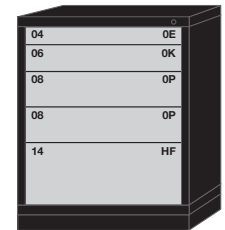

All Pre-Engineered Modular Drawer 30" Wide Standard Cabinets on these pages feature:

- Fork Lift Base

10 Drawers

10 drawers with 342 compartments

4030301010

8 Drawers

8 drawers with 176 compartments

403030000A

4030301003

5 drawers with 84 compartments

4030301011

5 drawers with 84 compartments

4030301012

5 drawers with 80 compartments

4030301002

5 drawers with 78 compartments