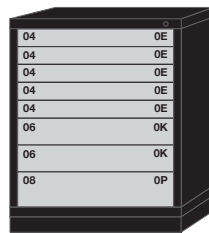

MIDC

Modular Drawer Cabinets

STANDARD CABINET - 30" WIDE MID-RANGE - 37-3/16" H X 28-1/4" D

Drawer Number	04	05	06	07	08	09	10	11	12	13	14	15	16	17	18
Usable Height	2-1/4"	3"	3-7/8"	4-5/8"	5-3/8"	6-1/4"	7"	7-3/4"	8-1/2"	9-3/8"	10-1/8"	10-7/8"	11-3/4"	12-1/2"	13-1/4"
Side Height	1-7/8"		3"		4-3/8"			6-1/4"							

All Pre-Engineered Modular Drawer 30" Wide Standard Cabinets on these pages feature:

- Fork Lift Base

10 Drawers

10 drawers with 342 compartments

4030301010

8 Drawers

8 drawers with 176 compartments

403030000A