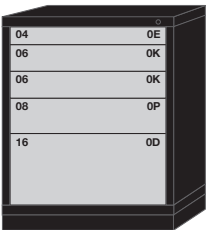

5 Drawers

5 drawers with 88 compartments

4030301003