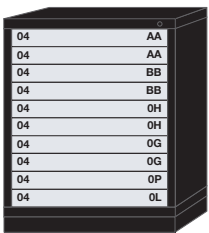

MIDC

Modular Drawer Cabinets

STANDARD CABINET - 30" WIDE MID-RANGE - 37-3/16" H X 28-1/4" D

Drawer Number	04	05	06	07	08	09	10	11	12	13	14	15	16	17	18
Usable Height	2-1/4"	3"	3-7/8"	4-5/8"	5-3/8"	6-1/4"	7"	7-3/4"	8-1/2"	9-3/8"	10-1/8"	10-7/8"	11-3/4"	12-1/2"	13-1/4"
Side Height	1-7/8"		3"		4-3/8"			6-1/4"							

All Pre-Engineered Modular Drawer 30" Wide Standard Cabinets on these pages feature:

- Fork Lift Base

10 Drawers

10 drawers with 342 compartments

4030301010

8 Drawers

8 drawers with 176 compartments

403030000A