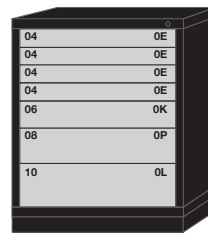

7 Drawers

7 drawers with 144 compartments

4030301007