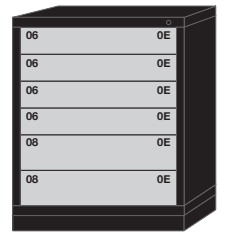

6 Drawers

6 drawers with 144 compartments

4030301001