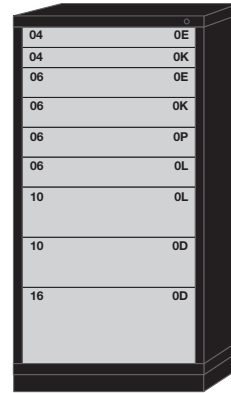

STANDARD CABINET - 30" WIDE
EYE-LEVEL – 59-1/4" H X 28-1/4" D

Modular Drawer Cabinets

Drawer Number	04	05	06	07	08	09	10	11	12	13	14	15	16	17	18
Usable Height	2-1/4"	3"	3-7/8"	4-5/8"	5-3/8"	6-1/4"	7"	7-3/4"	8-1/2"	9-3/8"	10-1/8"	10-7/8"	11-3/4"	12-1/2"	13-1/4"
Side Height	1-7/8"		3"		4-3/8"			6-1/4"							

All Pre-Engineered Modular Drawer 30" Wide Standard Cabinets on these pages feature:

- Fork Lift Base

9 Drawers

9 drawers with 156 compartments

6830301028

9 drawers with 144 compartments

6830301013

9 drawers with 144 compartments