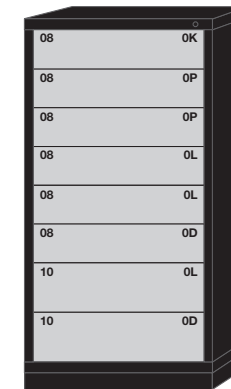

8 drawers with 104 compartments

6830301014