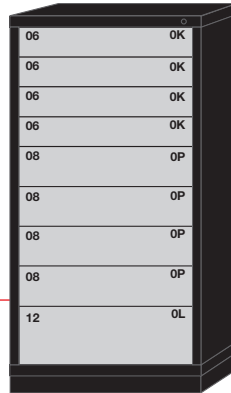

STANDARD CABINET - 30" WIDE
EYE-LEVEL – 59-1/4" H X 28-1/4" D

Modular Drawer Cabinets

Drawer Number	04	05	06	07	08	09	10	11	12	13	14	15	16	17	18
Usable Height	2-1/4"	3"	3-7/8"	4-5/8"	5-3/8"	6-1/4"	7"	7-3/4"	8-1/2"	9-3/8"	10-1/8"	10-7/8"	11-3/4"	12-1/2"	13-1/4"
Side Height	1-7/8"		3"		4-3/8"			6-1/4"							

All Pre-Engineered Modular Drawer 30" Wide Standard Cabinets on these pages feature:

- Fork Lift Base

9 Drawers

9 drawers with 156 compartments

6830301028

9 drawers with 144 compartments

6830301013

9 drawers with 144 compartments