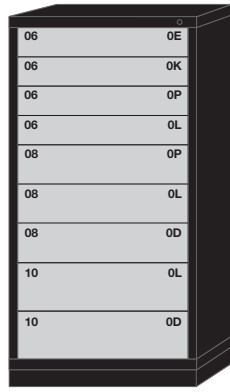

9 drawers with 128 compartments

6830301029

8 Drawers