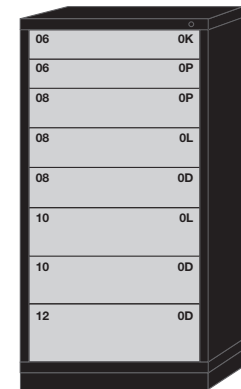

8 drawers with 100 compartments

6830301032