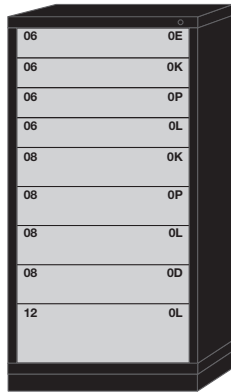

9 drawers with 140 compartments

6830301012