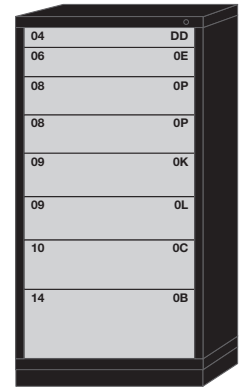

8 drawers with 181 compartments

683030000E