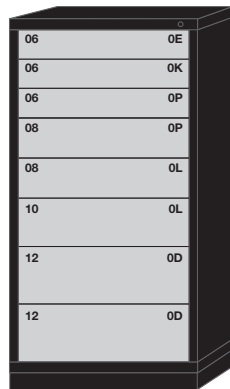

8 drawers with 116 compartments

6830301033