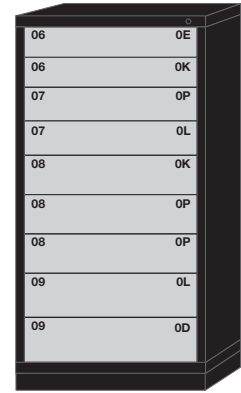

All Pre-Engineered Modular Drawer 30" Wide Standard Cabinets on these pages feature:

- Fork Lift Base

9 Drawers

9 drawers with 156 compartments

6830301028

9 drawers with 144 compartments

6830301013

9 drawers with 144 compartments