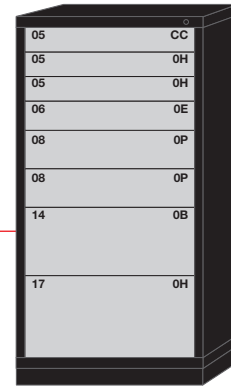

8 drawers with 184 compartments

683030000D