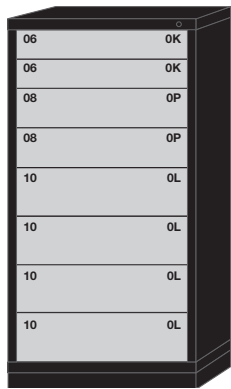

8 drawers with 120 compartments

6830301031