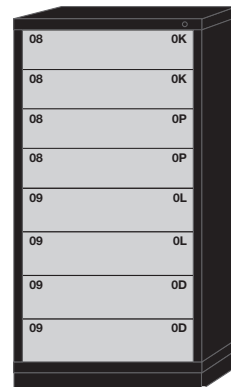

8 drawers with 112 compartments

6830301030