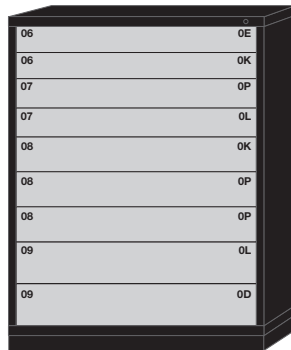

9 drawers with
144 compartments

6845301011