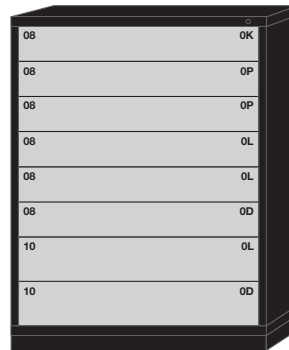

8 Drawers

8 drawers with
104 compartments

6845301014