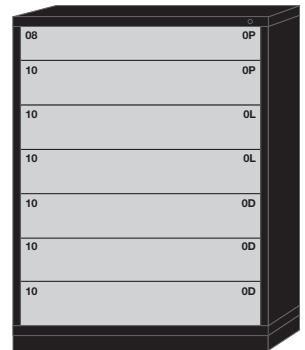

7 Drawers

7 drawers with
80 compartments

6845301015