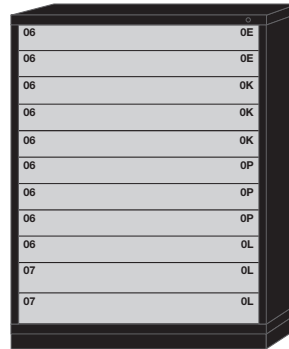

11 drawers with
192 compartments

6845301006