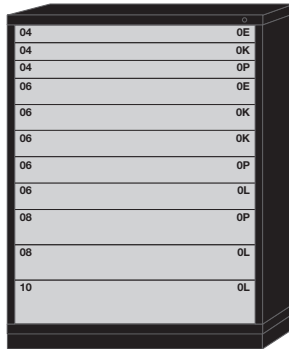

MIDC

Modular Drawer Cabinets

**EXTRA WIDE CABINET - 44-3/8" WIDE
EYE-LEVEL HEIGHT - 59-1/4" H X 28-1/4" D**

12 Drawers

12 drawers with
224 compartments

6845301004

11 Drawers

11 drawers with
192 compartments