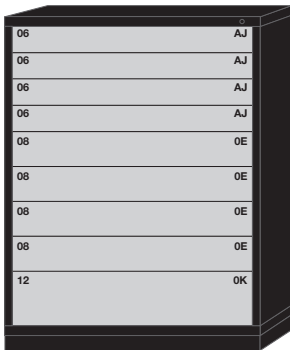

9 Drawers

9 drawers with
244 compartments

6845301012