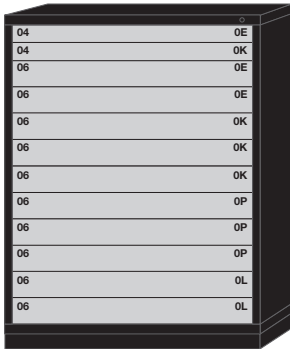

MIDC

Modular Drawer Cabinets

**EXTRA WIDE CABINET - 44-3/8" WIDE
EYE-LEVEL HEIGHT - 59-1/4" H X 28-1/4" D**

12 Drawers

12 drawers with
224 compartments

6845301004

11 Drawers

11 drawers with
192 compartments