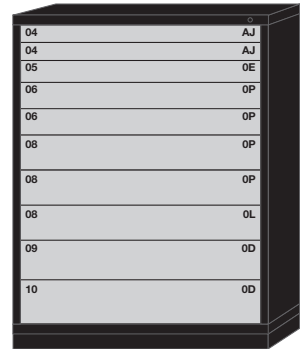

10 Drawers

10 drawers with
180 compartments

684530000C