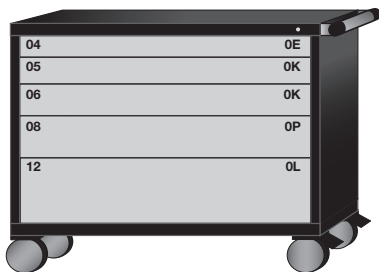

Extra (44-3/8" Wide)

5 drawers with
92 compartments
overall height = 38-5/8"

■ ■ S3545301020 ■ ■