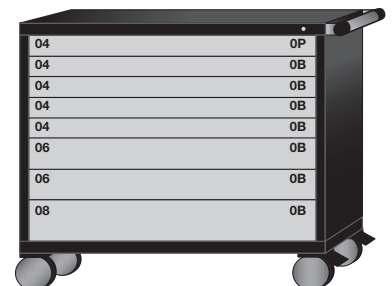

8 drawers with
44 compartments
overall height = 42-9/16"

■ ■ S4045301020 ■ ■