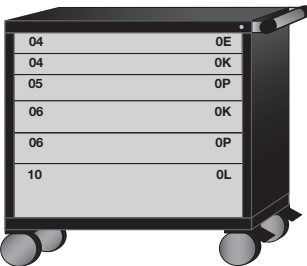

Standard (30" Wide)

4 drawers with
21 compartments
overall height = 35-1/2"

■ ■ S3130301009 ■ ■

6 drawers with
75 compartments
overall height = 38-5/8"

■ ■ S3530301019 ■ ■

5 drawers with
92 compartments
overall height = 38-5/8"

■ ■ S3530301020 ■ ■

8 drawers with
24 compartments
overall height = 42-9/16"

■ ■ S4030301020 ■ ■

Medium (36-3/8" Wide)

6 drawers with
108 compartments
overall height = 38-5/8"

■ ■ S3536301021 ■ ■

5 drawers with
104 compartments
overall height = 38-5/8"