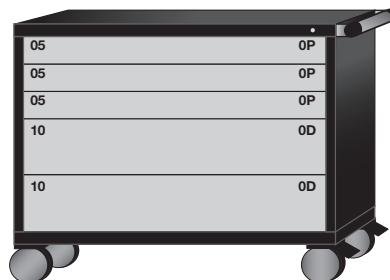

■ ■ S3536301022 ■ ■

5 drawers with
84 compartments
overall height = 42-9/16"

■ ■ S4036301021 ■ ■

Extra (44-3/8" Wide)

5 drawers with
92 compartments
overall height = 38-5/8"

■ ■ S3545301020 ■ ■

5 drawers with
64 compartments
overall height = 38-5/8"