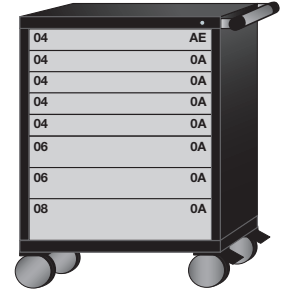

Standard (30" Wide)

4 drawers with
21 compartments
overall height = 35-1/2"

■ ■ S3130301009 ■ ■

6 drawers with
75 compartments
overall height = 38-5/8"

■ ■ S3530301019 ■ ■

5 drawers with
92 compartments
overall height = 38-5/8"

■ ■ S3530301020 ■ ■

8 drawers with
24 compartments
overall height = 42-9/16"

■ ■ S4030301020 ■ ■

Medium (36-3/8" Wide)

6 drawers with
108 compartments
overall height = 38-5/8"

■ ■ S3536301021 ■ ■

5 drawers with
104 compartments
overall height = 38-5/8"