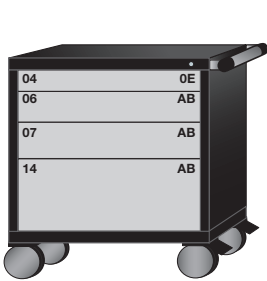

Standard (30" Wide)

4 drawers with
21 compartments
overall height = 35-1/2"

■ ■ S3130301009 ■ ■

6 drawers with
75 compartments
overall height = 38-5/8"

■ ■ S3530301019 ■ ■

5 drawers with
92 compartments
overall height = 38-5/8"

■ ■ S3530301020 ■ ■

8 drawers with
24 compartments
overall height = 42-9/16"

■ ■ S4030301020 ■ ■

Medium (36-3/8" Wide)

6 drawers with
108 compartments
overall height = 38-5/8"

■ ■ S3536301021 ■ ■

5 drawers with
104 compartments
overall height = 38-5/8"