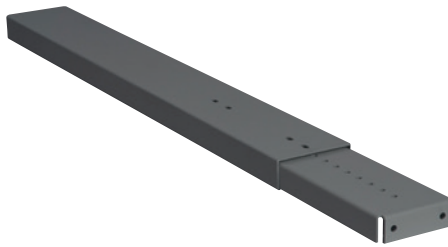

Outlet Strip

- Easily attaches to any flanged surface
- UL approved for 15 AMPS @ 125V
- Match the length of the Outlet Strip to the work surface width chosen
- Color = Light Gray only
- NO. 2662** - 5 outlets - 60" w
- NO. 2663** - 8 outlets - 72" w

Adjustable Footrest

- Multi-formed, reinforced steel channels pre-punched for assembly
- Sleeved and adjustable for many length combinations

Specify color

- NO. 240853** - 27" to 46-1/4"
- NO. 240854** - 46-1/4" to 69"
- NO. 240855** - 18" to 29"

Hi-Lo Bracket Kit

- Allows for mounting worksurface directly to the side of a cabinet
- Includes mounting fasteners
- Galvanized finish
- NO. 250HILO**

Splice Plate Kit

- Allows for attaching two (2) worksurfaces into a corner, creating an "L"
- Includes mounting fasteners
- Galvanized finish
- NO. 250SPICE**