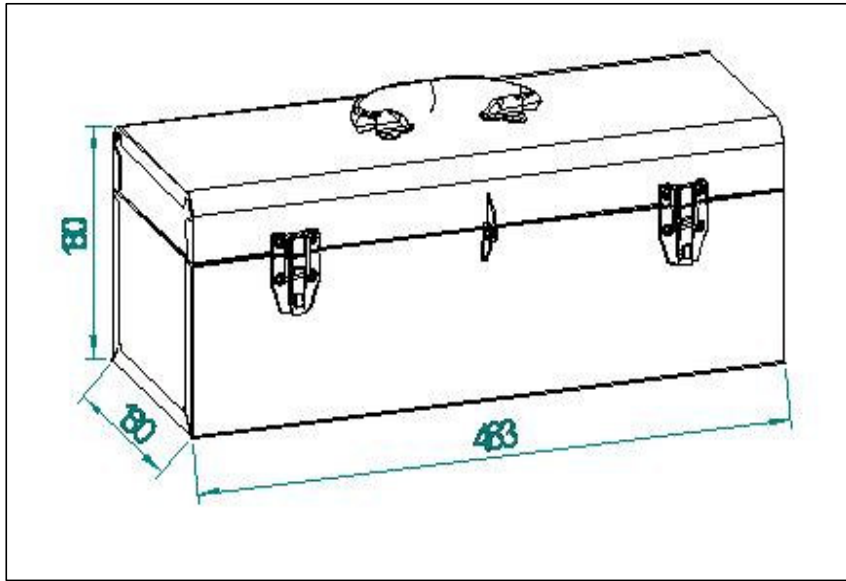

**RR1453**

**19" Tool Box w/Tray**

**Dimensions**

	Width in(cm)	Depth in(cm)	Height in(cm)	Part No.	Pull P/N
Overall	17-13/16"(45.3)	18-7/8"(18.0)	18-7/8"(18.0)	TBP139	

Tray Size

**Characteristics**

Weight:	7.5 lbs(3.4kgs)	Slides:	
Storage Capacity:	xxx	Lock:	"A" Shape Drawbolt
Load Rating of Top:	22 lbs(10kgs)		
Load Rating of Tray:	17.6 lbs(8kgs)		

**Gauge Steel**

Side Wall:	23gauge
Top:	24gauge
Bottom:	24gauge
Tray:	28gauge