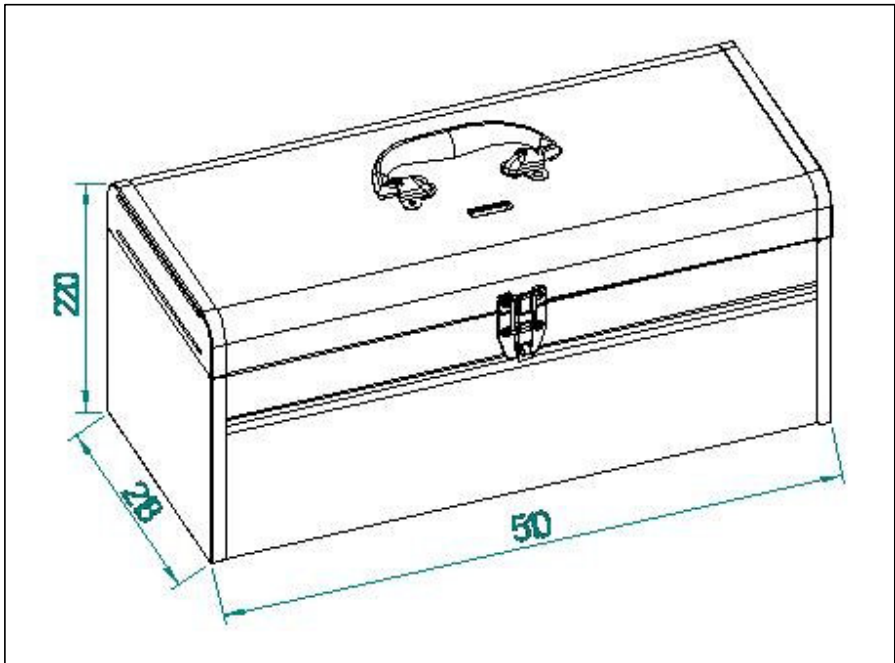

RR1454

20" Tool Box w/Tray

Dimensions

	Width in(cm)	Depth in(cm)	Height in(cm)	Part No.	Pull P/N
Overall	20-1/16"(51.0)	8-9/16"(21.8)	8-11/16"(22.0)	TBP136	

Tray Size

Characteristics

Weight:	5.2 lbs(11.5kgs)	Slides:	
Storage Capacity:	xxx	Lock:	"A" Shape Drawbolt
Load Rating of Top:	33 lbs(15kgs)		
Load Rating of Tray:	22 lbs(10kgs)		

Gauge Steel

Side Wall:	22gauge
Top:	22gauge
Bottom:	22gauge
Tray:	26gauge