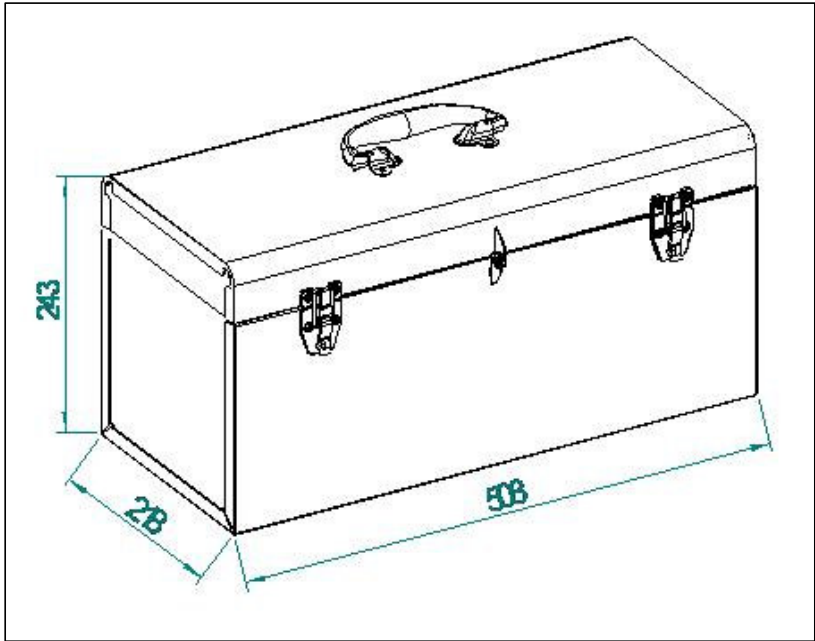

RR1456

21" Tool Box w/Tray

Dimensions

	Width in(cm)	Depth in(cm)	Height in(cm)	Part No.	Pull P/N
Overall	20"(50.8)	8-9/16"(21.8)	9-9/16"(24.3)	TBP135	

Tray Size

Characteristics

Weight:	11.5 lbs(5.2kgs)	Slides:	
Storage Capacity:	xxx		
Load Rating of Top:	33 lbs(15kgs)	Lock:	"A" Shape Drawbolt
Load Rating of Tray:	22 lbs(10kgs)		

Gauge Steel

Side Wall:	23gauge
Top:	24gauge
Bottom:	24gauge
Tray:	26gauge