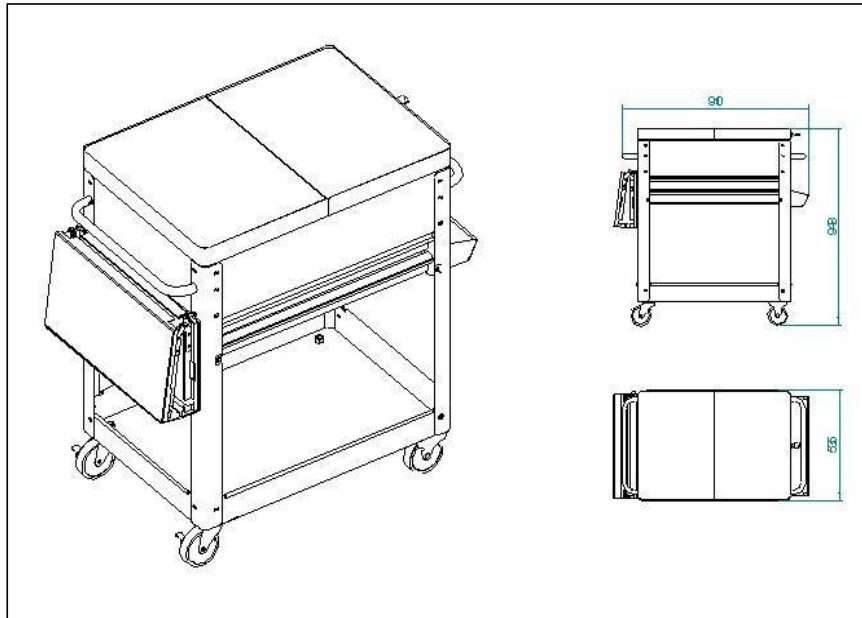

**RR1458**

**Rollmaster w/2 BBS Drawers**

**Dimensions**

	Width in(cm)	Depth in(cm)	Height in(cm)	Part No.	Pull P/N
Overall	35-13/16"(91.0)	21-1/16"(53.5)	37-5/16"(94.8)	TC311C	
Drawer	24"(61.0)	18-1/2"(47.0)	2-5/16"(5.9)		

**Characteristics**

Weight:	93.7 lbs(42.5 kgs)	Slides:
Storage Capacity:	xxx	
Load Rating of Topside:	22 lbs(10kgs)	
Load Rating of Drawer	44 lbs(20kgs) per Drawer	
Load Rating of Tray:	66 lbs(30kgs)-Top, 88 lbs(40kgs)-Bottom.	

**Gauge Steel**

Side Wall:	22gauge
Tray:	19gauge
Drawers:	22gauge

**Wheels:** 5"(12.5cm)x2"(5cm), 2 Swivels, 2 Rigid, 353lbs(160kgs) Support Capacity.