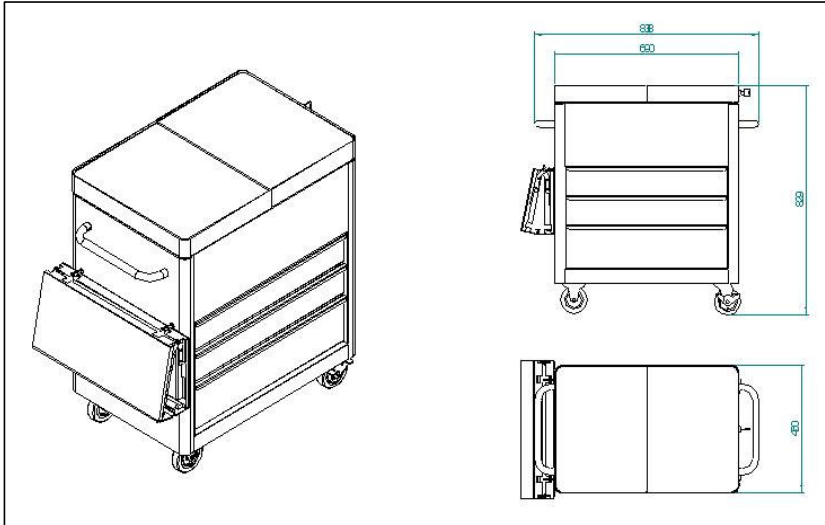

**RR1459**

**Rollmaster w/3 BBS Drawers**

**Dimensions**

	Width in(cm)	Depth in(cm)	Height in(cm)	Part No.	Pull P/N
Overall	27-3/16"(69.0)	18-1/8"(46.0)	28-1/8"(71.5)	TBR3303B-X	
1 Bottom Drawer	22-3/4"(57.8)	16-9/16"(42.1)	6-1/16"(15.4)		
2 Middle Drawer	22-3/4"(57.8)	16-9/16"(42.1)	4"(10.2)		

**Characteristics**

Weight:	120.1 lbs(54.5 kgs)	Slides:
Storage Capacity:	xxx	
Load Rating:	xxx	
Load Rating per Drawer:	33 lbs(15kgs)	

**Gauge Steel**

Side Wall:	19gauge
Top:	16gauge
Bottom:	19gauge
Back:	19gauge
Drawers:	22gauge

**Wheels:** 4"(10.0cm)x1"(2.5cm), 2 Swivels, 2 Rigid, 110lbs(50kgs) Support Capacity.