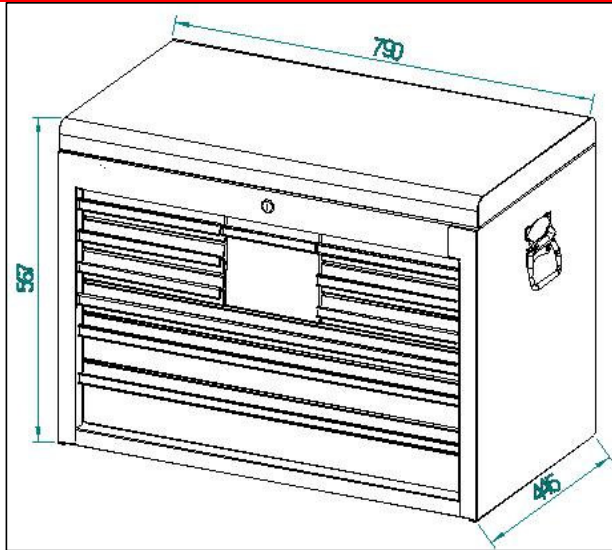

RR1461

Top Chest 10 BBS Drawers

Dimensions

	Width in(cm)	Depth in(cm)	Height in(cm)	Part No.	Pull P/N
Overall	31-1/8"(79.0)	17-1/2"(44.5)	22-5/16"(56.7)	TBT2110A-X	
6 Drawers	9-1/2"(24.1)	16-13/16"(42.7)	2-1/16"(5.2)		
1 Drawer	5-15/16"(15.1)	16-13/16"(42.7)	6-7/16"(16.4)		
1 Drawer	27-1/4"(69.15)	16-13/16"(42.7)	2-1/16"(5.2)		
1 Drawer	27-1/4"(69.15)	16-13/16"(42.7)	3-1/8"(8.0)		
1 Drawer	27-1/4"(69.15)	16-13/16"(42.7)	4-1/4"(10.8)		

Characteristics

Weight:	113.4 lbs(51.5kgs)	Slides:
Storage Capacity:	xxx	
Load Rating of S.Size Drawer	17.6 lbs(8kgs) per Drawer	
Load Rating of M.Size Drawer	33 lbs(15kgs) per Drawer	
Load Rating of L.Size Drawer	44 lbs(20kgs) per Drawer	