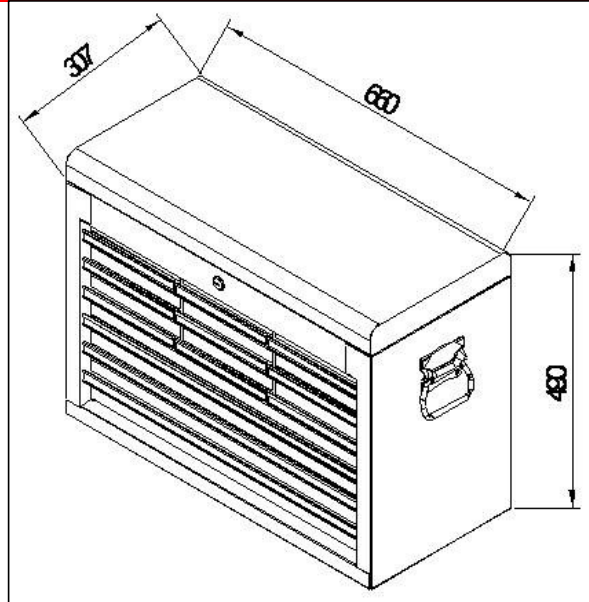

RR1462

Top Chest 12 BBS Drawers

Dimensions

	Width in(cm)	Depth in(cm)	Height in(cm)	Part No.	Pull P/N
Overall	26"(66.0)	12-1/16"(30.7)	19-3/16"(48.7)	TBT4012-X	
9 Drawers	6-11/16"(17.05)	10-3/4"(27.3)	1-7/8"(4.8)		
2 Drawers	22-7/16"(57.0)	10-3/4"(27.3)	1-7/8"(4.8)		
1 Drawer	22-7/16"(57.0)	10-3/4"(27.3)	2-15/16"(7.45)		

Characteristics

Weight:	79.4 lbs(36.0kgs)	Slides:
Storage Capacity:	xxx	
Load Rating of Tray:	44 lbs(20kgs) per Drawer	
Load Rating of S.Size Drawer	17.6 lbs(8kgs) per Drawer	
Load Rating of M.Size Drawer	33 lbs(15kgs) per Drawer	
Load Rating of L.Size Drawer	44 lbs(20kgs) per Drawer	

Gauge Steel

Side Wall:	19gauge
Bottom:	19gauge
Back	19gauge
Cover:	19gauge
Tray:	26gauge
Drawers:	24gauge