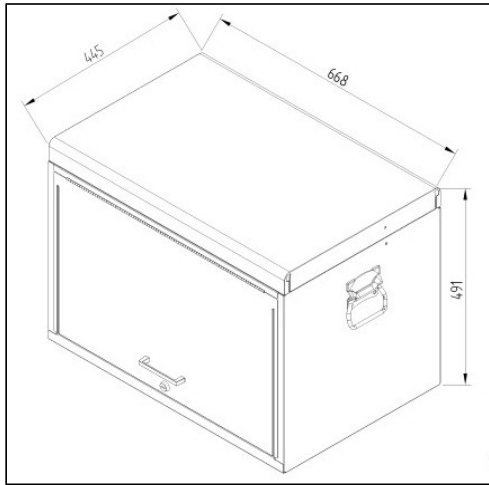

RR1463

Top Chest 12 BBS Drawers

Dimensions

	Width in(cm)	Depth in(cm)	Height in(cm)	Part No.	Pull P/N
Overall	26-5/16"(66.8)	17-1/2"(44.5)	19-5/16"(49.1)	TBT3012B-X	
8 Drawers	4-15/16"(12.5)	16-1/8"(40.9)	1-7/8"(4.8)		
1 Drawer	11"(27.95)	16-1/8"(40.9)	3-15/16"(10.05)		
2 Drawers	23-3/16"(58.9)	16-1/8"(40.9)	1-7/8"(4.8)		
1 Drawer	23-3/16"(58.9)	16-1/8"(40.9)	3-15/16"(10.05)		

Characteristics

Weight:	110.1 lbs(50.0kgs)	Slides:
Storage Capacity:	xxx	
Load Rating of S.Size Drawer	17.6 lbs(8kgs) per Drawer	
Load Rating of M.Size Drawer	33 lbs(15kgs) per Drawer	
Load Rating of L.Size Drawer	44 lbs(20kgs) per Drawer	