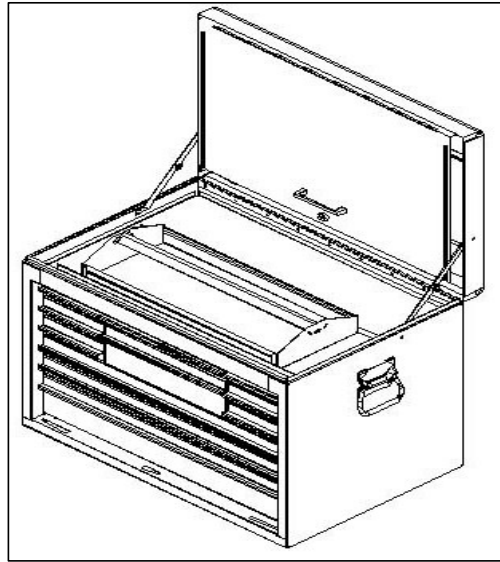

RR1463

Top Chest 12 BBS Drawers

Dimensions

	Width in(cm)	Depth in(cm)	Height in(cm)	Part No.	Pull P/N
Overall	26-5/16"(66.8)	17-1/2"(44.5)	19-5/16"(49.1)	TBT3012B-X	
8 Drawers	4-15/16"(12.5)	16-1/8"(40.9)	1-7/8"(4.8)		
1 Drawer	11"(27.95)	16-1/8"(40.9)	3-15/16"(10.05)		
2 Drawers	23-3/16"(58.9)	16-1/8"(40.9)	1-7/8"(4.8)		
1 Drawer	23-3/16"(58.9)	16-1/8"(40.9)	3-15/16"(10.05)		

Characteristics

Weight:	110.1 lbs(50.0kgs)	Slides:
Storage Capacity:	xxx	
Load Rating of S.Size Drawer	17.6 lbs(8kgs) per Drawer	
Load Rating of M.Size Drawer	33 lbs(15kgs) per Drawer	
Load Rating of L.Size Drawer	44 lbs(20kgs) per Drawer	