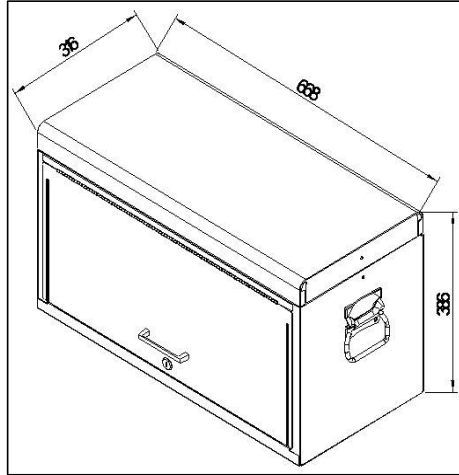

**RR1464**

**Top Chest 6 BBS Drawers**

**Dimensions**

	Width in(cm)	Depth in(cm)	Height in(cm)	Part No.	Pull P/N
Overall	26-5/16"(66.8)	12-7/16"(31.6)	15-3/16"(38.6)	TBT3006B-X	
2 Drawers	4-15/16"(12.5)	11"(27.9)	1-7/8"(4.8)		
1 Drawer	11"(27.95)	11"(27.9)	1-7/8"(4.8)		
2 Drawers	23-3/16"(58.9)	11"(27.9)	1-7/8"(4.8)		
1 Drawer	23-3/16"(58.9)	11"(27.9)	3-15/16"(10.05)		

**Characteristics**

Weight:	61.7 lbs(28.0kgs)
Storage Capacity:	xxx
Load Rating of Tray:	22 lbs(10kgs) per Drawer
Load Rating of S.Size Drawer	22 lbs(10kgs) per Drawer
Load Rating of M.Size Drawer	33 lbs(15kgs) per Drawer
Load Rating of L.Size Drawer	44 lbs(20kgs) per Drawer

Slides:

**Gauge Steel**

Side Wall:	19gauge
Bottom:	22gauge
Back	22gauge
Cover:	22gauge
Door:	19gauge
Tray:	24gauge
Drawers:	20gauge