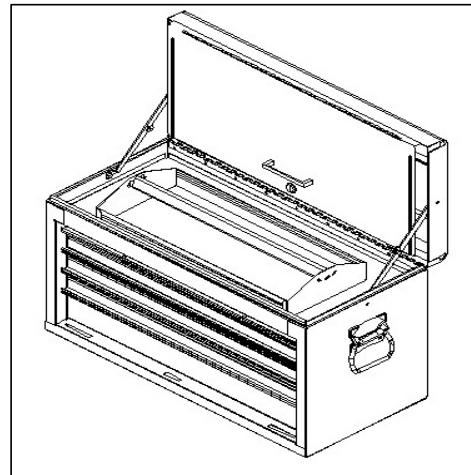

**RR1464**

**Top Chest 6 BBS Drawers**

**Dimensions**

	Width in(cm)	Depth in(cm)	Height in(cm)	Part No.	Pull P/N
Overall	26-5/16"(66.8)	12-7/16"(31.6)	15-3/16"(38.6)	TBT3006B-X	
2 Drawers	4-15/16"(12.5)	11"(27.9)	1-7/8"(4.8)		
1 Drawer	11"(27.95)	11"(27.9)	1-7/8"(4.8)		
2 Drawers	23-3/16"(58.9)	11"(27.9)	1-7/8"(4.8)		
1 Drawer	23-3/16"(58.9)	11"(27.9)	3-15/16"(10.05)		

**Characteristics**

Weight:	61.7 lbs(28.0kgs)
Storage Capacity:	xxx
Load Rating of Tray:	22 lbs(10kgs) per Drawer
Load Rating of S.Size Drawer	22 lbs(10kgs) per Drawer
Load Rating of M.Size Drawer	33 lbs(15kgs) per Drawer
Load Rating of L.Size Drawer	44 lbs(20kgs) per Drawer

Slides:

**Gauge Steel**

Side Wall:	19gauge
Bottom:	22gauge
Back	22gauge
Cover:	22gauge
Door:	19gauge
Tray:	24gauge
Drawers:	20gauge