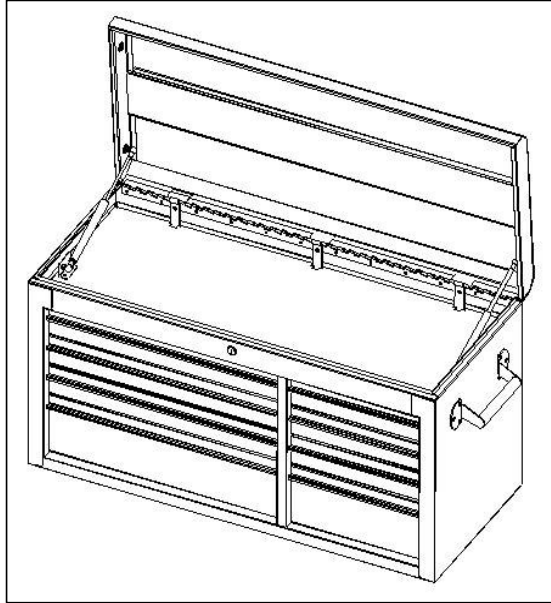

RR1465

Top Chest 8 BBS Drawers

Dimensions

	Width in(cm)	Depth in(cm)	Height in(cm)	Part No.	Pull P/N
Overall	41-3/8"(105.1)	17-1/2"(44.5)	21-3/4"(55.2)	TBT4408-X	
3 Drawers	22-7/16"(57.0)	16-1/8"(41.0)	2-15/16"(7.45)		
1 Drawer	22-7/16"(57.0)	16-1/8"(41.0)	6-1/16"(15.35)		
3 Drawers	12-5/16"(31.3)	16-1/8"(41.0)	2-15/16"(7.45)		
1 Drawer	12-5/16"(31.3)	16-1/8"(41.0)	6-1/16"(15.35)		

Characteristics

Weight:	135.5 lbs(61.5kgs)	Slides:
Storage Capacity:	xxx	
Load Rating of S.Size Drawer	44 lbs(20kgs) per Drawer	
Load Rating of L.Size Drawer	55 lbs(25kgs) per Drawer	

Gauge Steel

Side Wall:	19gauge
Bottom:	19gauge
Back	19gauge
Cover:	19gauge
Drawers:	22gauge