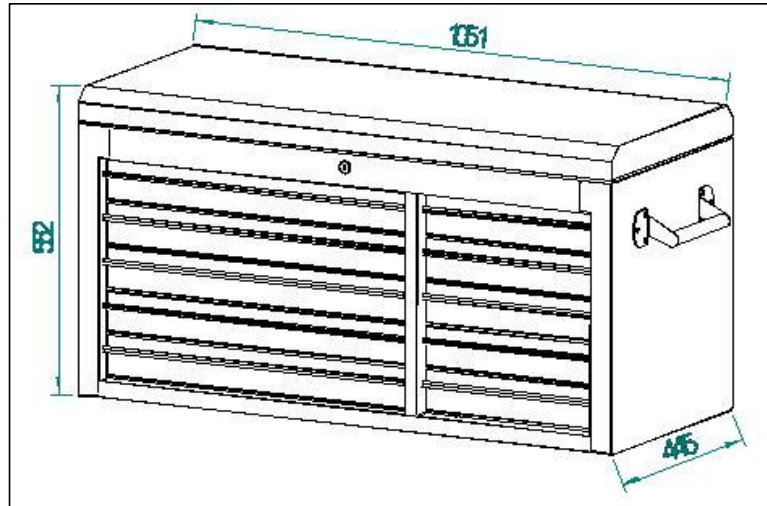

RR1466

Top Chest 10 BBS Drawers

Dimensions

	Width in(cm)	Depth in(cm)	Height in(cm)	Part No.	Pull P/N
Overall	41-3/8"(105.1)	17-1/2"(44.5)	21-3/4"(55.2)	TBT4410-X	
5 Drawers	22-7/16"(57.0)	16-1/8"(41.0)	2-15/16"(7.45)		
5 Drawers	12-5/16"(31.3)	16-1/8"(41.0)	2-15/16"(7.45)		

Characteristics

Weight:	146.0 lbs(66.3kgs)	Slides:
Storage Capacity:	xxx	
Load Rating of S.Size Drawer	44 lbs(20kgs) per Drawer	
Load Rating of L.Size Drawer	55 lbs(25kgs) per Drawer	

Gauge Steel

Side Wall:	19gauge
Bottom:	19gauge
Back	19gauge
Cover:	19gauge
Drawers:	22gauge