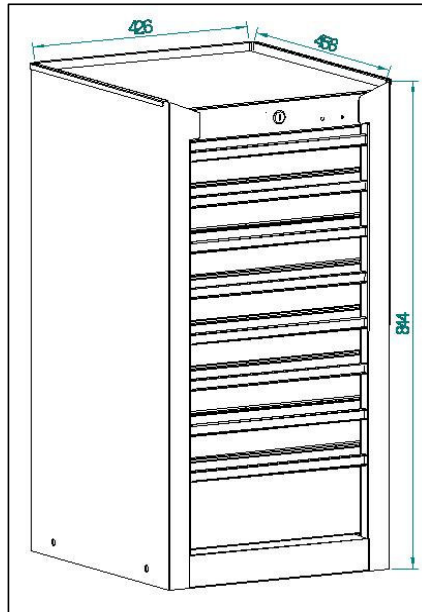

RR1467

Side Cabinet 8 BBS Drawers

Dimensions

	Width in(cm)	Depth in(cm)	Height in(cm)	Part No.	Pull P/N
Overall	16-3/4"(42.6)	18-1/16"(45.8)	33-1/4"(84.4)	TBS4008-X	
7 Drawers	22-7/16"(57.0)	16-1/8"(41.0)	2-15/16"(7.45)		
1 Drawers	22-7/16"(57.0)	16-1/8"(41.0)	6-1/16"(15.35)		

Characteristics

Weight:	108.0 lbs(49.0kgs)	Slides:
Storage Capacity:	xxx	
Load Rating of S.Size Drawer	22 lbs(10kgs) per Drawer	
Load Rating of L.Size Drawer	33 lbs(15kgs) per Drawer	

Gauge Steel

Side Wall:	19gauge
Top:	18gauge
Bottom:	18gauge
Back	19gauge
Drawers:	20gauge