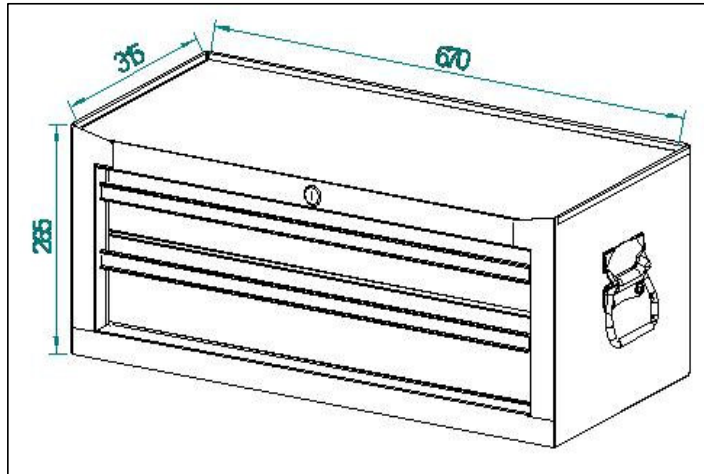

RR1468

Intermediate Chest 2 BBS Drawers

Dimensions

	Width in(cm)	Depth in(cm)	Height in(cm)	Part No.	Pull P/N
Overall	26-3/8"(67.0)	12-3/8"(31.5)	10-7/16"(26.5)	TBI4002-X	
1 Drawer	22-7/16"(57.0)	10-3/4"(27.3)	2-15/16"(7.45)		
1 Drawer	22-7/16"(57.0)	10-3/4"(27.3)	3-15/16"(10.05)		

Characteristics

Weight:	29.1 lbs(13.2kgs)	Slides:
Storage Capacity:	xxx	
Load Rating of Top:	33 lbs(15kgs)	
Load Rating of Drawer:	33 lbs(15kgs)	

Gauge Steel

Side Wall:	22gauge
Top:	22gauge
Bottom:	22gauge
Drawers:	24gauge