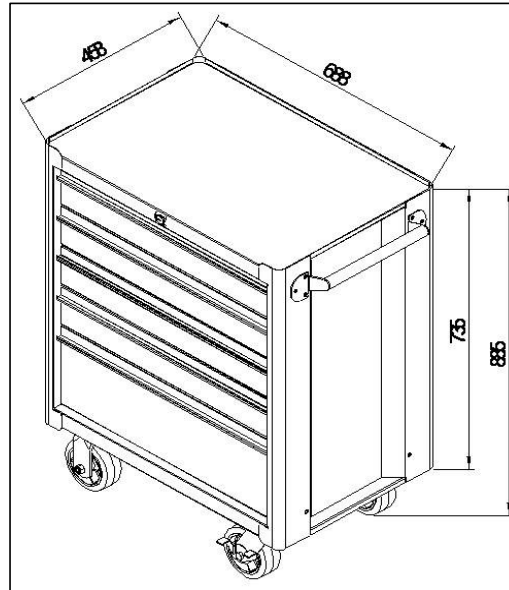

**RR1471**

**Roller Cabinet 5 BBS Drawers**

**Dimensions**

	Width in(cm)	Depth in(cm)	Height in(cm)	Part No.	Pull P/N
Overall	27-1/16"(68.8)	18-1/16"(45.8)	28-15/16"(73.5)	TBR3005C-X	
4 Top Drawer	23-3/16"(58.9)	16-1/8"(40.9)	3-15/16"(10.05)		
1 Bottom Drawer	23-3/16"(58.9)	16-1/8"(40.9)	8-1/16"(20.05)		

**Characteristics**

Weight:	136.7 lbs(62.0 kgs)	Slides:
Storage Capacity:	xxx	
Load Rating of Top Drawer	44 lbs(20kgs) per Drawer	
Load Rating of Btm Drawer	55 lbs(25kgs)	

**Gauge Steel**

Side Wall:	19gauge
Top:	16gauge
Bottom:	16gauge
Back:	22gauge
Drawers:	20gauge

**Wheels:** 5"(12.5cm)x2"(5cm), 2 Swivels, 2 Rigid, 353lbs(160kgs) Support Capacity.