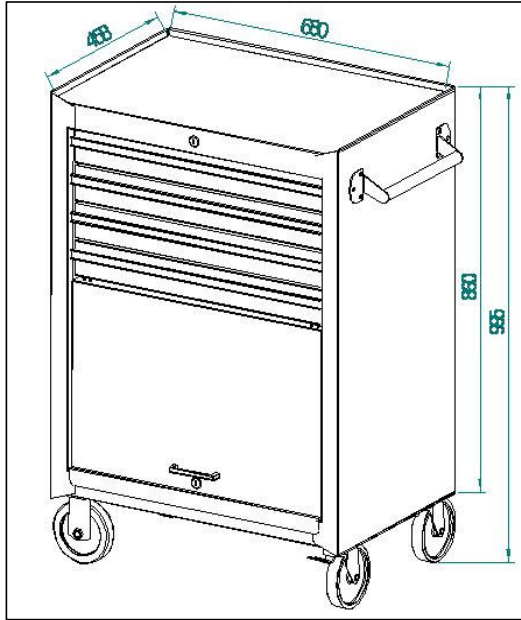

RR1472

Roller Cabinet 5 BBS Drawers & Cmp

Dimensions

	Width in(cm)	Depth in(cm)	Height in(cm)	Part No.	Pull P/N
Overall	26-3/4"(68.0)	18-1/16"(45.8)	33-7/8"(86.0)	TBR4004C-X	
4 Top Drawer	22-7/16"(57.0)	16-1/8"(41.0)	2-15/16"(74.5)		
Panel Area	26-3/4"(68.0)	18-1/16"(45.8)	15-9/16"(39.5)		

Characteristics

Weight:	125.6 lbs(57.0 kgs)	Slides:
Storage Capacity:	xxx	
Load Rating:	xxx	
Load Rating per Drawer:	48.5 lbs(22kgs)	

Gauge Steel

Side Wall:	19gauge
Top:	19gauge
Bottom:	19gauge
Back:	19gauge
Drawers:	22gauge

Wheels: 5"(12.5cm)x1"(2.5cm), 2 Swivels, 2 Rigid, 138lbs(63kgs) Support Capacity.