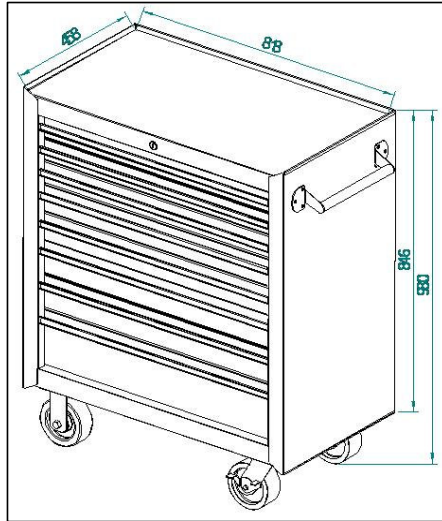

RR1473

Roller Cabinet 8 BBS Drawers

Dimensions

	Width in(cm)	Depth in(cm)	Height in(cm)	Part No.	Pull P/N
Overall	32-3/16"(81.8)	18-1/16"(45.8)	33-5/16"(84.6)	TBR2108A-X	
3 Drawers	27-1/4"(69.15)	16-13/16"(42.7)	2-3/8"(6.0)		
2 Drawers	27-1/4"(69.15)	16-13/16"(42.7)	3"(7.6)		
2 Drawers	27-1/4"(69.15)	16-13/16"(42.7)	3-5/8"(9.2)		
1 Drawer	27-1/4"(69.15)	16-13/16"(42.7)	6-1/8"(15.6)		

Characteristics

Weight:	181.9 lbs(82.6kgs)	Slides:
Storage Capacity:	xxx	
Load Rating of 3 Drawers	44 lbs(20kgs) per Drawer	
Load Rating of 2 Drawers	44 lbs(20kgs) per Drawer	
Load Rating of 2 Drawers	44 lbs(20kgs) per Drawer	
Load Rating of 1 Drawers	55 lbs(25kgs)	

Gauge Steel

Side Wall:	19gauge
Top:	18gauge
Bottom:	18gauge
Drawers:	20gauge

Wheels: 5"(12.5cm)x2"(5cm), 2 Swivels, 2 Rigid, 353lbs(160kgs) Support Capacity.