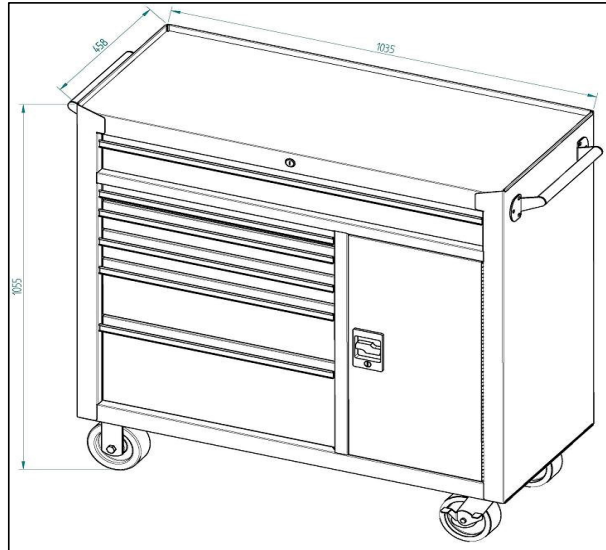

RR1474

Roller Cabinet 6 BBS Drawers & Cmpt w/2 BBS Drawers

Dimensions

	Width in(cm)	Depth in(cm)	Height in(cm)	Part No.	Pull P/N
Overall	40-3/4"(103.5)	18-1/16"(45.8)	35-5/16"(89.7)	TBR4108C-X	
1 Top Drawer(layer1)	35-9/16"(90.4)	16-1/8"(41.0)	7/16"(10.5)		
1 Drawer	21-7/16"(54.5)	16-1/8"(41.0)	2"(5.05)		
2 Drawers	21-7/16"(54.5)	16-1/8"(41.0)	3-1/16"(7.8)		
1 Drawer	21-7/16"(54.5)	16-1/8"(41.0)	6-5/16"(16.0)		
1 Drawer	21-7/16"(54.5)	16-1/8"(41.0)	9-1/2"(24.2)		
2 Drawers	11-3/4"(29.9)	16-1/16"(40.8)	3-1/16"(7.8)		
Door	12-11/16"(32.3)	16-1/16"(40.8)	24-11/16"(62.7)		

Characteristics

Weight:	203.7 lbs(92.5kgs)	Slides:
Storage Capacity:	xxx	
Load Rating of S.Size Drawer	44 lbs(20kgs) per Drawer	
Load Rating of M.Size Drawer	55 lbs(25kgs) per Drawer	
Load Rating of L.Size Drawer	66 lbs(30kgs) per Drawer	

Gauge Steel

Side Wall:	18gauge
Top:	19gauge
Bottom:	18gauge
Back:	19gauge
Drawers:	20gauge
Door:	22gauge

Wheels: 5"(12.5cm)x2"(5cm), 2 Swivels, 2 Rigid, 353lbs(160kgs) Support Capacity.