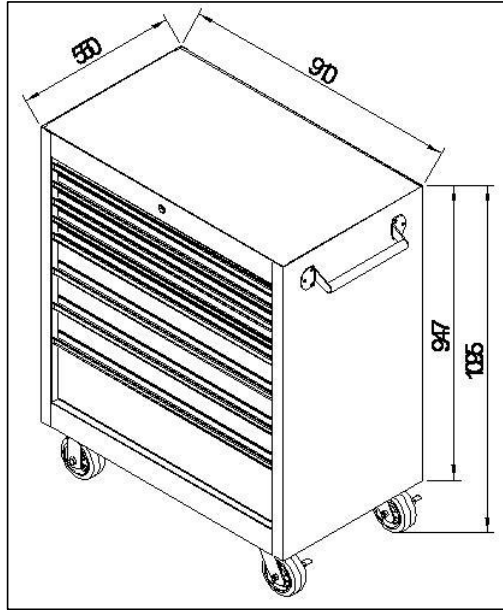

**RR1475**

**Roller Cabinet 8 BBS Drawers**

**Dimensions**

	Width in(cm)	Depth in(cm)	Height in(cm)	Part No.	Pull P/N
Overall	35-13/16"(91.0)	20-9/16"(52.3)	37-5/16"(94.7)	TBR5008B-X	
4 Top Drawers	31-1/8"(79.0)	18-7/8"(47.9)	2-1/16"(5.3)		
3 Middle Drawers	31-1/8"(79.0)	18-7/8"(47.9)	4-5/16"(10.9)		
1 Bottom Drawer	31-1/8"(79.0)	18-7/8"(47.9)	8-11/16"(22.1)		

**Characteristics**

Weight:	264.3 lbs(120.0kgs)	Slides:
Storage Capacity:	xxx	
Load Rating of S.Size Drawer	55 lbs(25kgs) per Drawer	
Load Rating of L.Size Drawer	66 lbs(30kgs) per Drawer	

**Gauge Steel**

Side Wall:	18gauge
Top:	18gauge
Bottom:	18gauge
Back	18gauge
Drawers:	18gauge

**Wheels:** 5"(12.5cm)x2"(5cm), 2 Swivels, 2 Rigid, 353lbs(160kgs) Support Capacity.