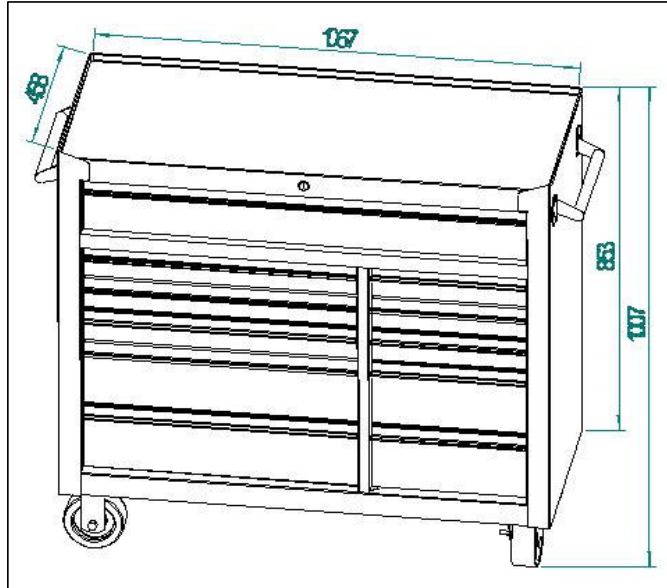

**RR1476**

**Roller Cabinet 11 BBS Drawers**

**Dimensions**

	Width in(cm)	Depth in(cm)	Height in(cm)	Part No.	Pull P/N
Overall	42"(106.7)	18-1/16"(45.8)	33-9/16"(85.3)	TBR4411-X	
1 Drawer	36-7/8"(93.7)	16-1/8"(41.0)	4-13/16"(12.25)		
3 Drawers	22-7/16"(57.0)	16-1/8"(41.0)	2-15/16"(7.45)		
2 Drawers	22-7/16"(57.0)	16-1/8"(41.0)	6-1/16"(15.35)		
3 Drawers	12-5/16"(31.3)	16-1/8"(41.0)	2-15/16"(7.45)		
2 Drawers	12-5/16"(31.3)	16-1/8"(41.0)	6-1/16"(15.35)		

**Characteristics**

Weight:	242.3 lbs(110.0kgs)	Slides:
Load Rating of S.Size Drawer	44 lbs(20kgs) per Drawer	
Load Rating of M.Size Drawer	55 lbs(25kgs) per Drawer	
Load Rating of L.Size Drawer	66 lbs(30kgs) per Drawer	

**Gauge Steel**

Side Wall:	19gauge
Top:	18gauge
Bottom:	18gauge
Back	19gauge
Drawers:	22gauge

**Wheels:** 5"(12.5cm)x2"(5cm), 2 Swivels, 2 Rigid, 353lbs(160kgs) Support Capacity.