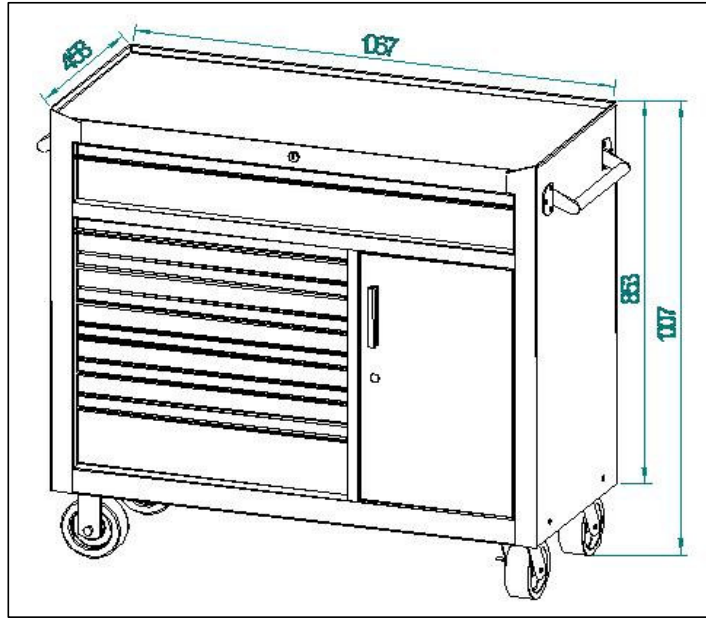

**RR1477**

**Roller Cabinet 7 BBS Drawers & 1 Cmpt w/ Shelf**

**Dimensions**

	Width in(cm)	Depth in(cm)	Height in(cm)	Part No.	Pull P/N
Overall	42"(106.7)	18-1/16"(45.8)	33-9/16"(85.3)	TBR4407-X	
1 Drawer	36-7/8"(93.7)	16-1/8"(41.0)	4-13/16"(12.25)		
5 Drawers	22-7/16"(57.0)	16-1/8"(41.0)	2-15/16"(7.45)		
1 Drawer	22-7/16"(57.0)	16-1/8"(41.0)	6-1/16"(15.35)		
Panel Area	16-1/4"(41.2)	16-3/8"(41.6)	21-3/4"(55.2)		

**Characteristics**

Weight:	215.9 lbs(98.0kgs)	Slides:
Storage Capacity:	xxx	
Load Rating of S.Size Drawer	44 lbs(20kgs) per Drawer	
Load Rating of M.Size Drawer	55 lbs(25kgs) per Drawer	
Load Rating of L.Size Drawer	66 lbs(30kgs) per Drawer	

**Gauge Steel**

Side Wall:	19gauge
Top:	18gauge
Bottom:	18gauge
Back	19gauge
Drawers:	22gauge
Door:	20gauge

**Wheels:** 5"(12.5cm)x2"(5cm), 2 Swivels, 2 Rigid, 353lbs(160kgs) Support Capacity.