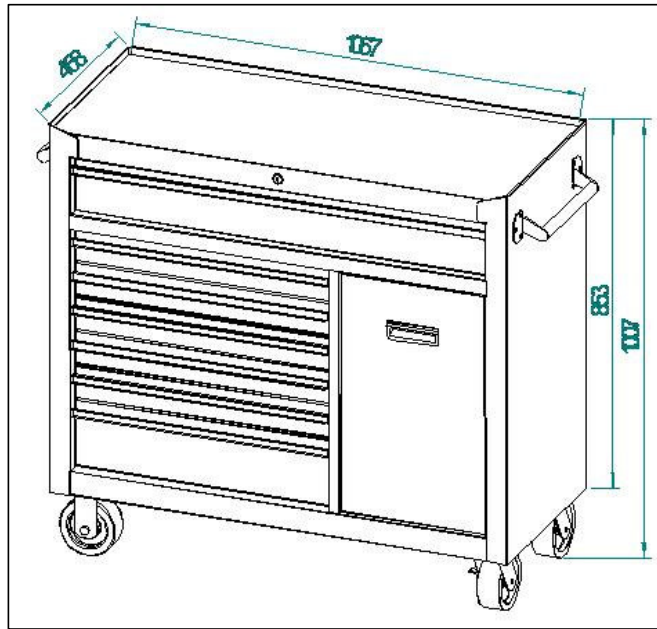

RR1478

Roller Cabinet 8 BBS Drawers

Dimensions

	Width in(cm)	Depth in(cm)	Height in(cm)	Part No.	Pull P/N
Overall	42"(106.7)	18-1/16"(45.8)	33-9/16"(85.3)	TBR4408-X	
1 Drawer	36-7/8"(93.7)	16-1/8"(41.0)	4-13/16"(12.25)		
5 Drawers	22-7/16"(57.0)	16-1/8"(41.0)	2-15/16"(7.45)		
1 Drawer	22-7/16"(57.0)	16-1/8"(41.0)	6-1/16"(15.35)		
Door Compartment	13-1/4"(33.6)	16-3/4"(42.5)	21-11/16"(55.15)		

Characteristics

Weight:	240.3 lbs(109.0kgs)	Slides:
Storage Capacity:	xxx	
Load Rating of S.Size Drawer	44 lbs(20kgs) per Drawer	
Load Rating of M.Size Drawer	55 lbs(25kgs) per Drawer	
Load Rating of L.Size Drawer	66 lbs(30kgs) per Drawer	

Gauge Steel

Side Wall:	19gauge
Top:	18gauge
Bottom:	18gauge
Back	19gauge
Drawers:	22gauge
Door:	20gauge

Wheels: 5"(12.5cm)x2"(5cm), 2 Swivels, 2 Rigid, 353lbs(160kgs) Support Capacity.