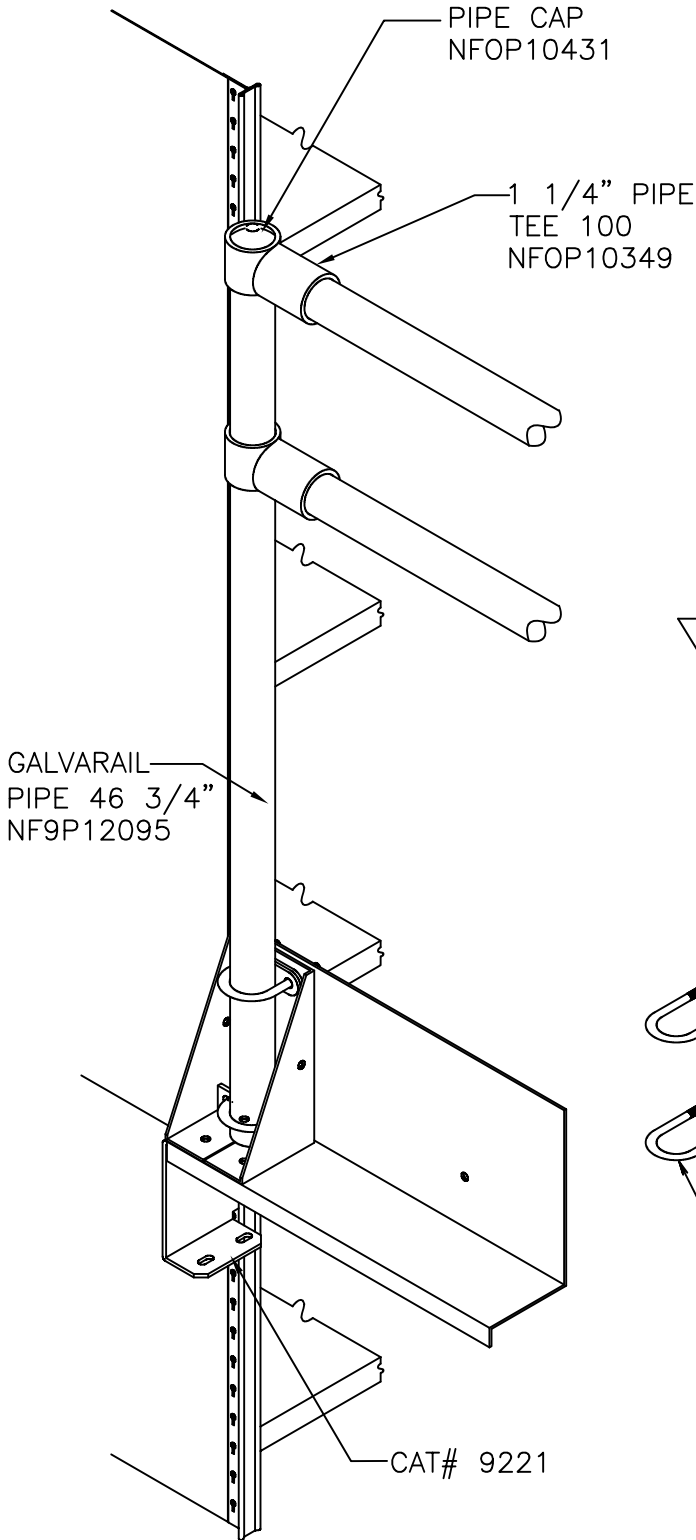

BILL OF MATERIALS		
QTY	DESCRIPTION	XX9230
1	HANDRAIL COLUMN SUPPORT	DD4832P11
1	GALVARAIL PAPE 46 3/4"	NF9P12095
8	NUT 5/16-18 WAFFLE HEX	NFOP10285
4	5/16 - 18 X 3/4 HHCS	NFOP10287
2	1 1/4 PIPE TEE 100	NFOP10349
2	5/16-18 X 2 3/8 "U" BOLT	NFOP10353
1	PIPE CAP (COLOR BLUE)	NFOP10431
4	SPACER PLATE - ZINC PLATED	NF4720P11

SHEET 1 OF 1

**MISSING PARTS OR IN NEED
OF
ASSEMBLY ASSISTANCE?**

Contact us direct for fast friendly service (800) 433-8488

ASSEMBLY INSTRUCTIONS
FOR LYON TWO LEVEL
8000 SERIES SHELVING

9230
HANDRAIL END COLUMN