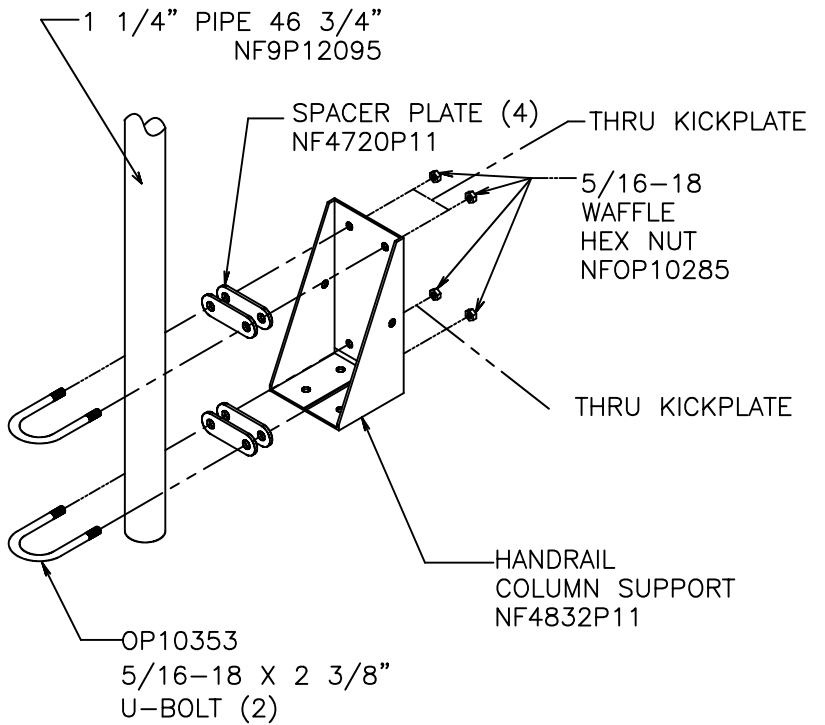

BILL OF MATERIALS		
QTY	DESCRIPTION	XX9230
1	HANDRAIL COLUMN SUPPORT	DD4832P11
1	GALVARAIL PAPE 46 3/4"	NF9P12095
8	NUT 5/16-18 WAFFLE HEX	NFOP10285
4	5/16 - 18 X 3/4 HHCS	NFOP10287
2	1 1/4 PIPE TEE 100	NFOP10349
2	5/16-18 X 2 3/8 "U" BOLT	NFOP10353
1	PIPE CAP (COLOR BLUE)	NFOP10431
4	SPACER PLATE - ZINC PLATED	NF4720P11

SHEET 1 OF 1

**MISSING PARTS OR IN NEED
OF
ASSEMBLY ASSISTANCE?**

Contact us direct for fast friendly service (800) 433-8488

ASSEMBLY INSTRUCTIONS
FOR LYON TWO LEVEL
8000 SERIES SHELVING

9230
HANDRAIL END COLUMN