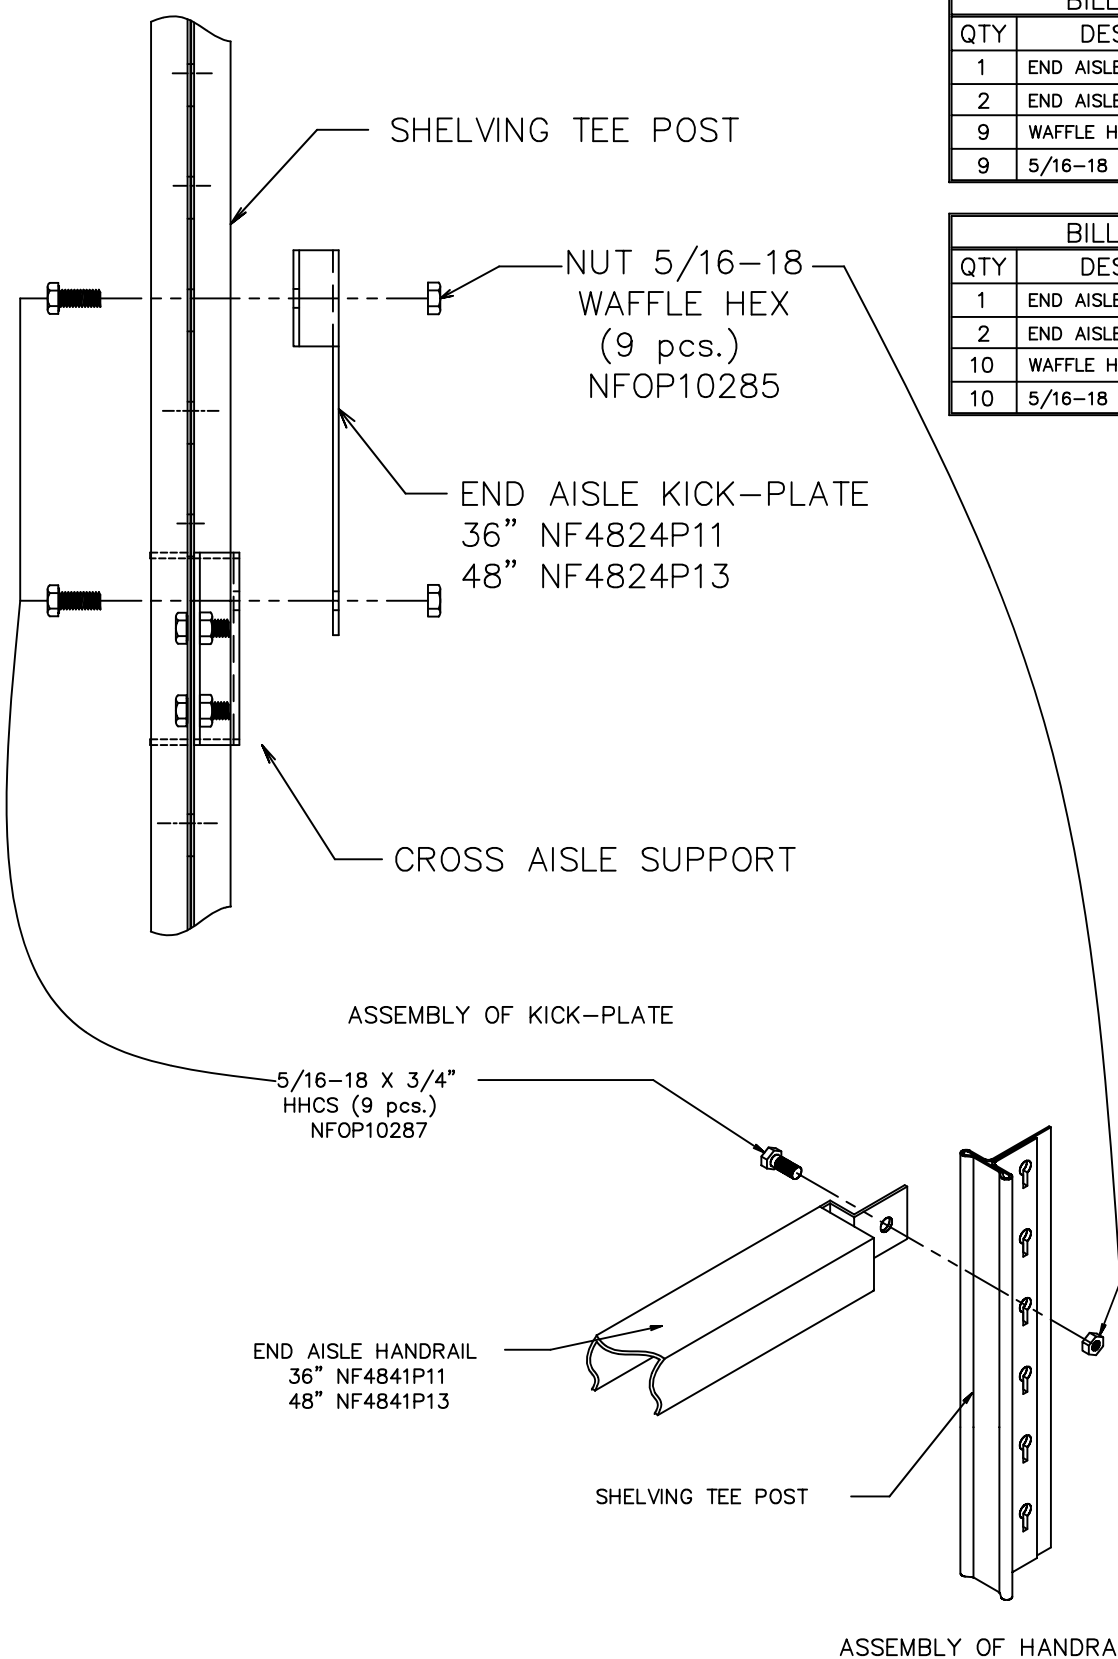

BILL OF MATERIALS		
QTY	DESCRIPTION	XX9254
1	END AISLE KICK PLATE	NF4824P11
2	END AISLE HANDRAIL	NF4841P11
9	WAFFLE HEX NUT 5/16-18	NFOP10285
9	5/16-18 X 3/4" HHCS	NFOP10287

BILL OF MATERIALS		
QTY	DESCRIPTION	XX9255
1	END AISLE KICK PLATE	NF4824P13
2	END AISLE HANDRAIL	NF4841P13
10	WAFFLE HEX NUT 5/16-18	NFOP10285
10	5/16-18 X 3/4" HHCS	NFOP10287

SHEET 1 OF 2

**MISSING PARTS OR IN NEED
OF
ASSEMBLY ASSISTANCE?**

Contact us direct for fast friendly service (800) 433-8488

Int'l calls (630) 892-8941 | WEB: WWW.LYONWORKSPACE.COM | Fax (800) 367-6681

ASSEMBLY INSTRUCTIONS
FOR LYON TWO LEVEL
8000 SERIES SHELVING

LYON LYON WORKSPACE PRODUCTS
P.O. BOX 671
80001 AURORA, IL 60507

9254/9255

END AISLE CLOSURE

BILL OF MATERIALS		
QTY	DESCRIPTION	XX9254
1	END AISLE KICK PLATE	NF4824P11
2	END AISLE HANDRAIL	NF4841P11
9	WAFFLE HEX NUT 5/16-18	NFOP10285
9	5/16-18 X 3/4" HHCS	NFOP10287

BILL OF MATERIALS		
QTY	DESCRIPTION	XX9255
1	END AISLE KICK PLATE	NF4824P13
2	END AISLE HANDRAIL	NF4841P13
10	WAFFLE HEX NUT 5/16-18	NFOP10285
10	5/16-18 X 3/4" HHCS	NFOP10287

SHEET 2 OF 2

**MISSING PARTS OR IN NEED
OF
ASSEMBLY ASSISTANCE?**