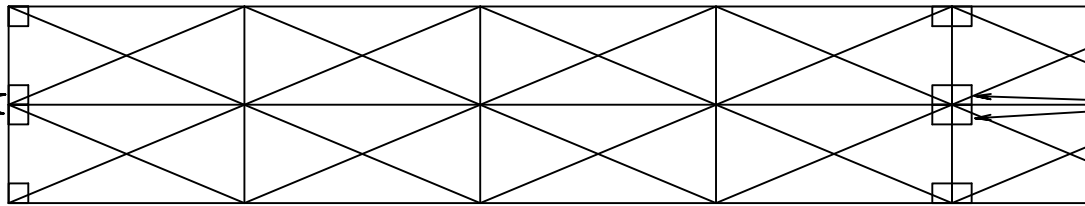

SINGLE ROW AT
END OF ROW

BILL OF MATERIALS		
QTY	DESCRIPTION	NF9274
8	UPR TO FLOOR ANGLE-GALV-8000	NF4761P11
7	UPR TO FLOOR SHIM - GALV	NF4767P12
7	NUT 5/16-18 WAFFLE HEX	NFOP10285
7	5/16 - 18 X 3/4 HHCS	NFOP10287

SINGLE ROW
AT INTERM.

BACK TO BACK
AT END OF ROW

BACK TO BACK
AT INTERMEDIATE

UPRIGHT SHIM
NF4767P12

UPRIGHT TO FLOOR
ANGLE NF4767P12

**MISSING PARTS OR IN NEED
OF
ASSEMBLY ASSISTANCE?**

Contact us direct for fast friendly service (800) 433-8488