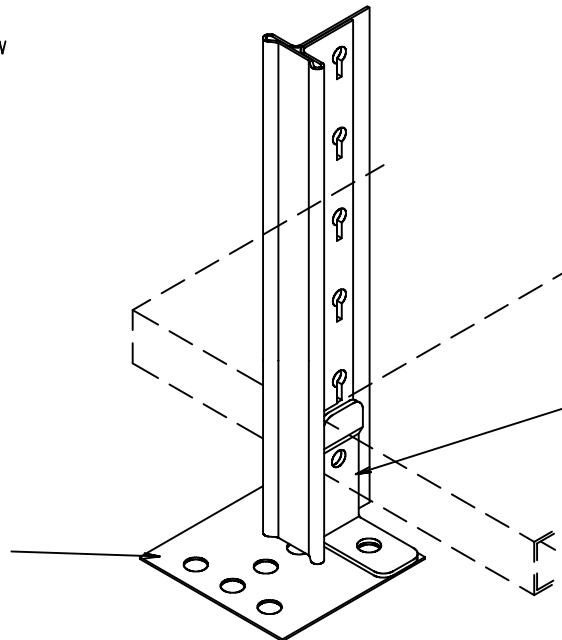

SINGLE ROW AT
END OF ROW

BILL OF MATERIALS		
QTY	DESCRIPTION	NF9274
8	UPR TO FLOOR ANGLE-GALV-8000	NF4761P11
7	UPR TO FLOOR SHIM - GALV	NF4767P12
7	NUT 5/16-18 WAFFLE HEX	NFOP10285
7	5/16 - 18 X 3/4 HHCS	NFOP10287

SINGLE ROW
AT INTERM.

BACK TO BACK
AT END OF ROW

BACK TO BACK
AT INTERMEDIATE

UPRIGHT SHIM
NF4767P12

UPRIGHT TO FLOOR
ANGLE NF4767P12

**MISSING PARTS OR IN NEED
OF
ASSEMBLY ASSISTANCE?**

Contact us direct for fast friendly service (800) 433-8488

Int'l calls (630) 892-8941 | WEB: WWW.LYONWORKSPACE.COM | Fax (800) 367-6681

ASSEMBLY INSTRUCTIONS
FOR LYON TWO LEVEL
8000 SERIES SHELVING

9274
SHELVING SHIM ASSEMBLY