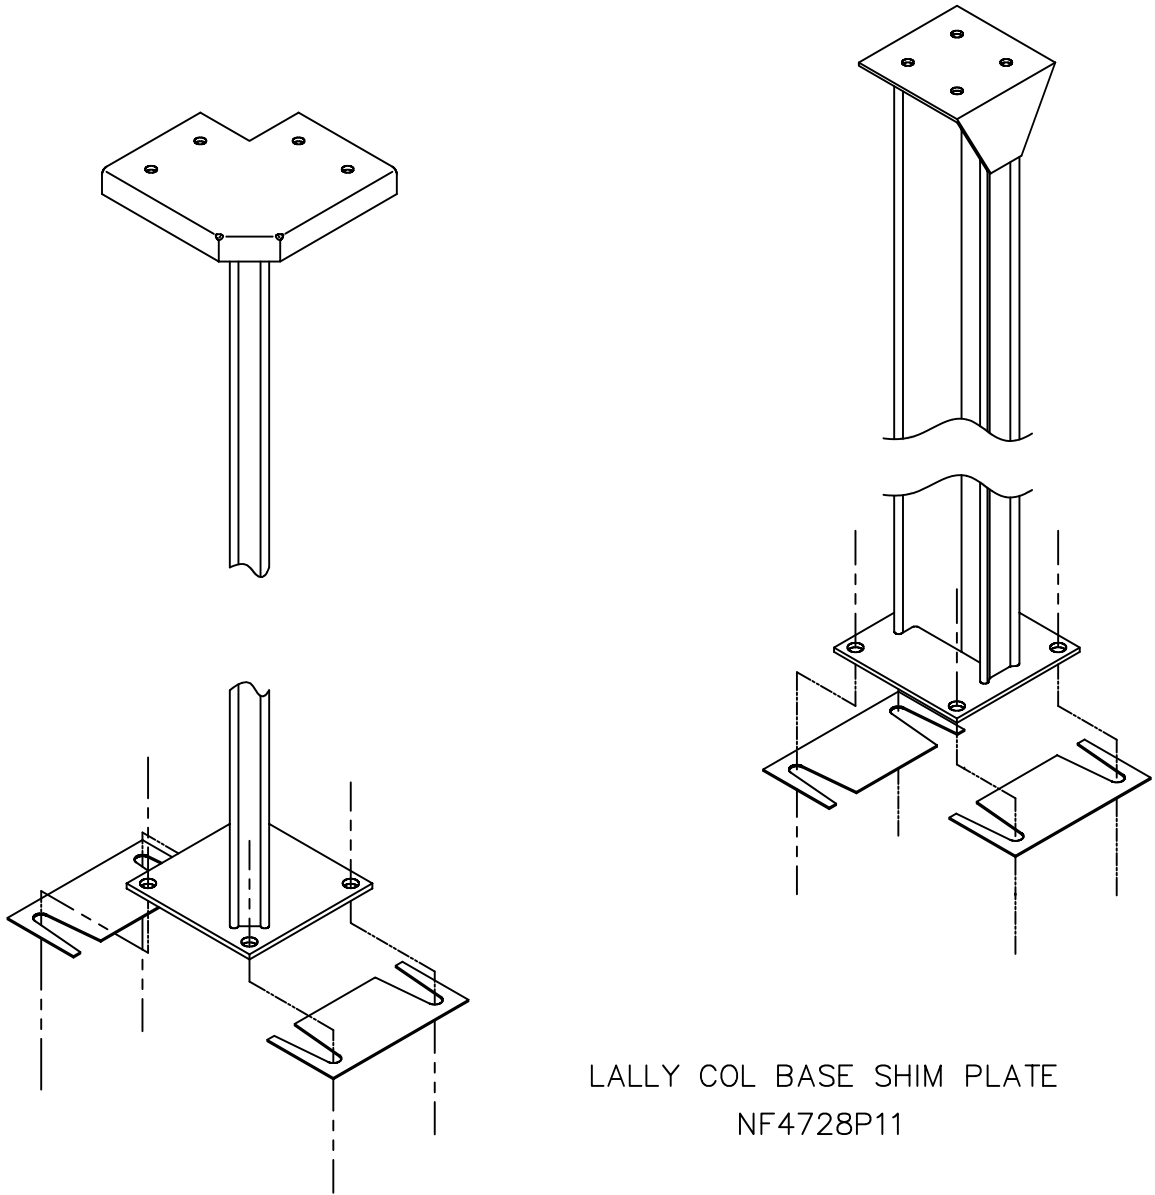

BILL OF MATERIALS		
QTY	DESCRIPTION	NF9279
1	LALLY COL BASE SHIM PLATE	NF4728P11

NOTE: LALLY COLUMNS INCLUDE 4 SHIM PLATES  
 WHEN ADDITIONAL SHIMS ARE  
 REQUIRED, ORDER CAT#9279  
 WHICH CONSISTS OF 24 SHIMS

LALLY COL BASE SHIM PLATE  
 NF4728P11

**MISSING PARTS OR IN NEED  
 OF  
 ASSEMBLY ASSISTANCE?**

Contact us direct for fast friendly service (800) 433-8488

Int'l calls (630) 892-8941 | WEB: [WWW.LYONWORKSPACE.COM](http://WWW.LYONWORKSPACE.COM) | Fax (800) 367-6681

ASSEMBLY INSTRUCTIONS  
 FOR LYON 8000 SEIRES  
 TWO LEVEL SHELVING

9279 SHIM FOR  
 LALLY COLUMN BASE