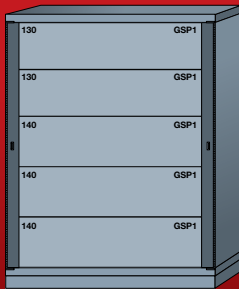

LYON[®]

Learn more at lyonworkspace.com or call Customer Service at **800-323-0082**

HIGH DENSITY WEAPONS STORAGE

Partitions (Rifle Storage)

Extra
(44-3/8" W)

251680XWPN3
(40 weapons)

Double
(59-5/8" W)

251680XLWPN3
(40 weapons)