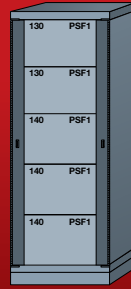

Available Inserts

Rifle Storage: Partitions and Foam Inserts

Pistol Storage: Foam Insert

Optional Feature

Choose a hardwood top work surface or add an Overhead Unit for the bulk storage of ancillary items

LYON[®]

Learn more at lyonworkspace.com or call Customer Service at **800-323-0082**

HIGH DENSITY WEAPONS STORAGE

Partitions (Rifle Storage)

Extra
(44-3/8" W)

251680XWPN3
(40 weapons)

Double
(59-5/8" W)

251680XLWPN3
(40 weapons)

Foam Insert

Slender
(22-13/16" W)

251680SLWPN3
(220 Pistols)

Standard
(30" W)

251680WPN3
(320 Pistols)

Medium
(36-3/8" W)

251680MWPN3
(400 Pistols)

A4, MP542, M1200, M16, M4, M4A1