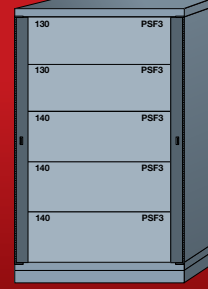

LYON[®]

Learn more at lyonworkspace.com or call Customer Service at **800-323-0082**

HIGH DENSITY WEAPONS STORAGE

Partitions (Rifle Storage)

Extra
(44-3/8" W)

251680XWPN3
(40 weapons)

Double
(59-5/8" W)

251680XLWPN3
(40 weapons)

Foam Insert

Slender
(22-13/16" W)

251680SLWPN3
(220 Pistols)

Standard
(30" W)

251680WPN3
(320 Pistols)

Medium
(36-3/8" W)

251680MWPN3
(400 Pistols)

A4, MP542, M1200, M16, M4, M4A1

CAR15, M-1A, M24, M16 w/M203

WEAPON MODEL	DRAWER INSERT PART NUMBER <i>(includes drawer liner)</i>	MINIMUM DRAWER HEIGHT	WEAPONS PER DRAWER	
			EXTRA (39-1/2"W)	DOUBLE (54-11/16"W)
Submachine Gun				
A4	250GSP1	130	8	---
A4	250GSP3	130	---	16
A5	250GSP1	140	8	---
A5	250GSP3	140	---	16
MP5A2	250GSP1	130	8	---
MP5A2	250GSP3	130	---	16
MP5A3	250GSP1	140	8	---
MP5A3	250GSP3	140	---	16
M3A1	250GSP5	120	11	---
M3A1	250GSP6	120	---	15
SD	250GSP1	140	8	---
SD	250GSP3	140	---	16
Carbine				
CAR15	250GSP2	130	---	8
M4	250GSP1	130	8	---
M4	250GSP2	130	---	8
M4A1	250GSP1	130	8	---
M4A1	250GSP2	130	---	8
Machine Gun				
MAG-58	250GSP4	160	---	5
M240B	250GSP4	160	---	5
M240G	250GSP4	160	---	5
M249	250GSP4	160	---	5
Shotgun				
M1200*	250GSP1	130	8	---
M1200	250GSP2	130	---	8
Rifle				
M16*	250GSP1	130	8	---
M16	250GSP2	130	---	8
M16 w/ M203	250GSP2	130	---	8
M-1A	250GSP2	130	---	8
Sniper Rifle				
M-24	250GSP2	130	---	8
Barrel				
M2	250GSP2	100	---	8

Foam Insert (Pistol Storage)

DRAWER WIDTH	DRAWER INSERT PART NUMBER <i>(includes drawer liner)</i>	MINIMUM DRAWER HEIGHT	WEAPONS PER DRAWER
Slender (17-15/16")	250PSF1	130	44
Standard (25-1/8")	250PSF2	130	64
Medium (31-1/2")	250PSF3	130	80
Extra (39-1/2")	250PSF4	130	100
Double (54-11/16")	250PSF5	130	140