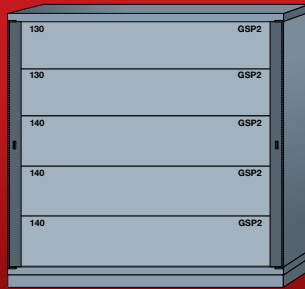

LYON[®]

Learn more at lyonworkspace.com or call Customer Service at **800-323-0082**

HIGH DENSITY WEAPONS STORAGE

Partitions (Rifle Storage)

Extra
(44-3/8" W)

251680XWPN3
(40 weapons)

Double
(59-5/8" W)

251680XLWPN3
(40 weapons)