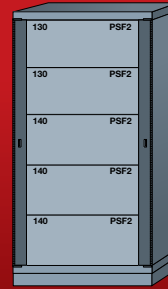

LYON[®]

Learn more at lyonworkspace.com or call Customer Service at **800-323-0082**

HIGH DENSITY WEAPONS STORAGE

Partitions (Rifle Storage)

Extra
(44-3/8" W)

251680XWPN3
(40 weapons)

Double
(59-5/8" W)

251680XLWPN3
(40 weapons)

Foam Insert

Slender
(22-13/16" W)

251680SLWPN3
(220 Pistols)

Standard
(30" W)

251680WPN3
(320 Pistols)

Medium
(36-3/8" W)

251680MWPN3
(400 Pistols)

A4, MP542, M1200, M16, M4, M4A1