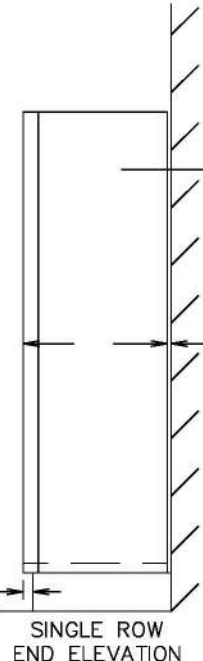

NUMBER PLATE
 SHELF
 1-DOUBLE & 3-SINGLE
 PRONG HOOKS
 RECESSED HANDLE
 LOCK HOLE FILLER
 6-6" LOUVERS AT TOP
 & BOTTOM OF DOOR

FRONT ELEVATION

SINGLE ROW
 END ELEVATION

ERECTOR TO ANCHOR
 ON 36" MAX. CENTERS