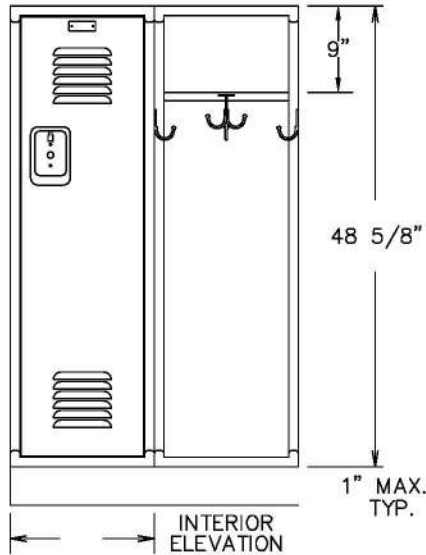

NUMBER PLATE
 SHELF
 1-DOUBLE & 3-SINGLE
 PRONG HOOKS
 RECESSED HANDLE
 LOCK HOLE FILLER
 6-6" LOUVERS AT TOP
 & BOTTOM OF DOOR

FRONT ELEVATION

SINGLE ROW
 END ELEVATION

ERECTOR TO ANCHOR
 ON 36" MAX. CENTERS