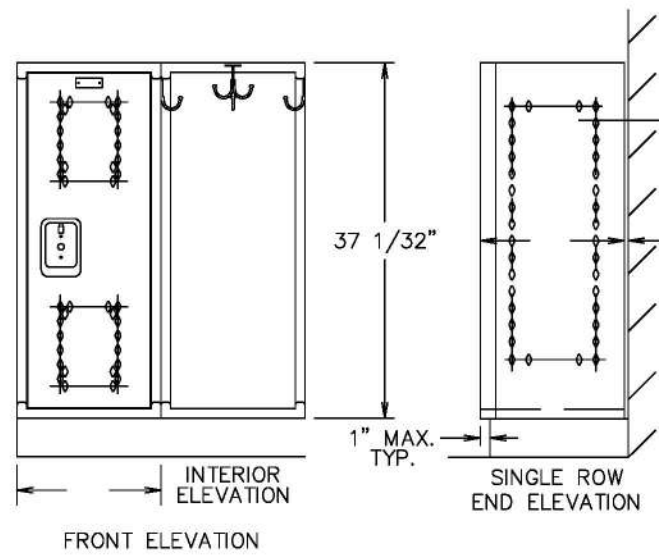

NUMBER PLATE
 1-DOUBLE & 3-SINGLE
 PRONG HOOKS

RECESSED HANDLE
 LOCK HOLE FILLER

DIAMOND PERFORATED DOORS

ERECTOR TO ANCHOR
 ON 36" MAX. CENTERS

DIAMOND PERFORATED SIDES

1/8"

LOCKERS SHALL BE
 ANCHORED IN AN
 APPROVED WORKMANLIKE
 MANNER